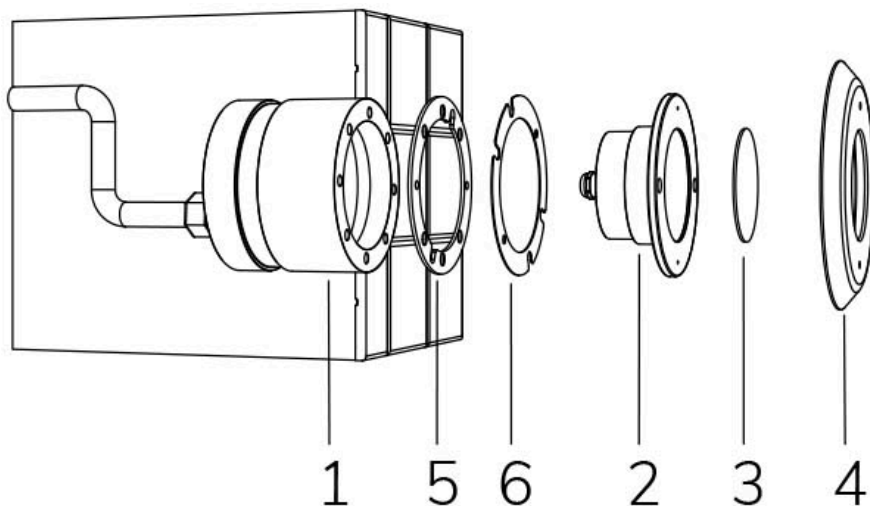

PERLA WHITE 120° 5300K WITH STAINLESS STEEL FLANGE AND NICHE

Cod. 2112342993

LAMP WITH STAINLESS STEEL FLANGE, NICHE, DIFFUSER and 4m of CABLE

Fixed colour LED lamp for pool, ideal for medium size pools. The niche included contains space to collect the cable for maintenance. For panel and reinforced concrete with tiles or pool liner.

Technical data:

Power supply	12 V AC
Current	4 A
Maximum real power consumption	48 W
Maximum apparent power consumption	57 VA
Electrical insulation class	III
Connections	4 m BLUE PBS-POOL CABLE 2X2.5
Maximum cable length	19 m
Coverage area m ²	20 - 25
Beam angle	120°
Number of LEDs	18
LED color	COOL WHITE (5300K)
Total luminous flux	4330 lumen
Body made of	AISI316L STEEL AND GLASS
Weight	1.5 kg
Ingress Protection rating	IP68
Working conditions	EXCLUSIVELY IN WATER
Maximum ambient temperature	(water) 40 °C