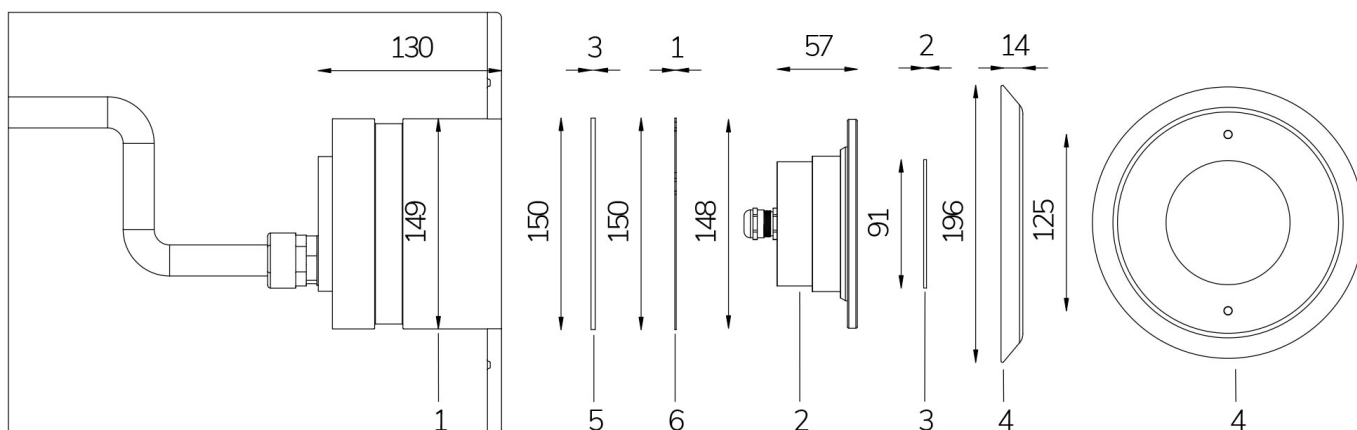

15/02/21 - All specifications included in this document, in the interest of continuous product improvement and to correct any error, can be changed without notice.