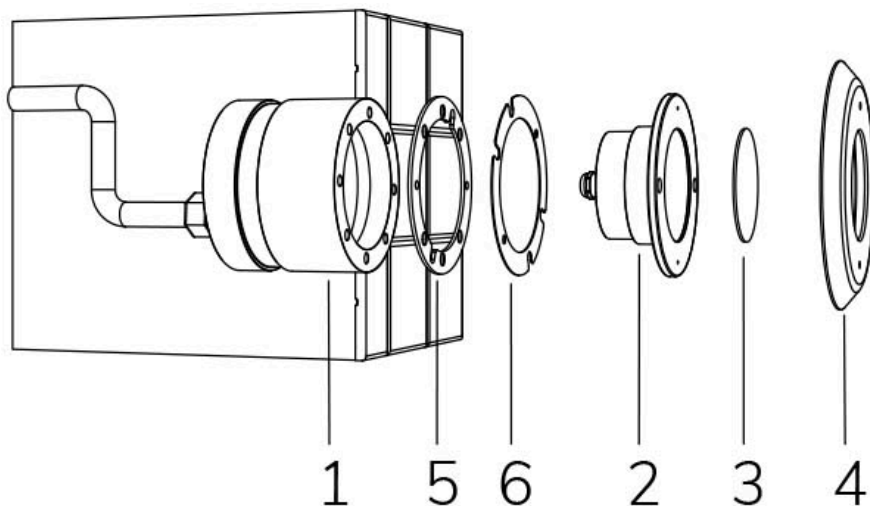

PERLA WHITE 120° 3000K WITH STAINLESS STEEL FLANGE AND NICHE

Cod. 2112342990

LAMP WITH STAINLESS STEEL FLANGE, NICHE, DIFFUSER and 4m of CABLE

Fixed colour LED lamp for pool, ideal for medium size pools. The niche included contains space to collect the cable for maintenance. For panel and reinforced concrete with tiles or pool liner.

Technical data:

Power supply	12 V AC
Current	4 A
Maximum real power consumption	48 W
Maximum apparent power consumption	57 VA
Electrical insulation class	III
Connections	4 m BLUE PBS-POOL CABLE 2X2.5
Maximum cable length	19 m
Coverage area m ²	20 - 25
Beam angle	120°
Number of LEDs	18
LED color	WARM WHITE (3000K)
Total luminous flux	3750 lumen
Body made of	AISI316L STEEL AND GLASS
Weight	1.5 kg
Ingress Protection rating	IP68
Working conditions	EXCLUSIVELY IN WATER
Maximum ambient temperature	(water) 40 °C