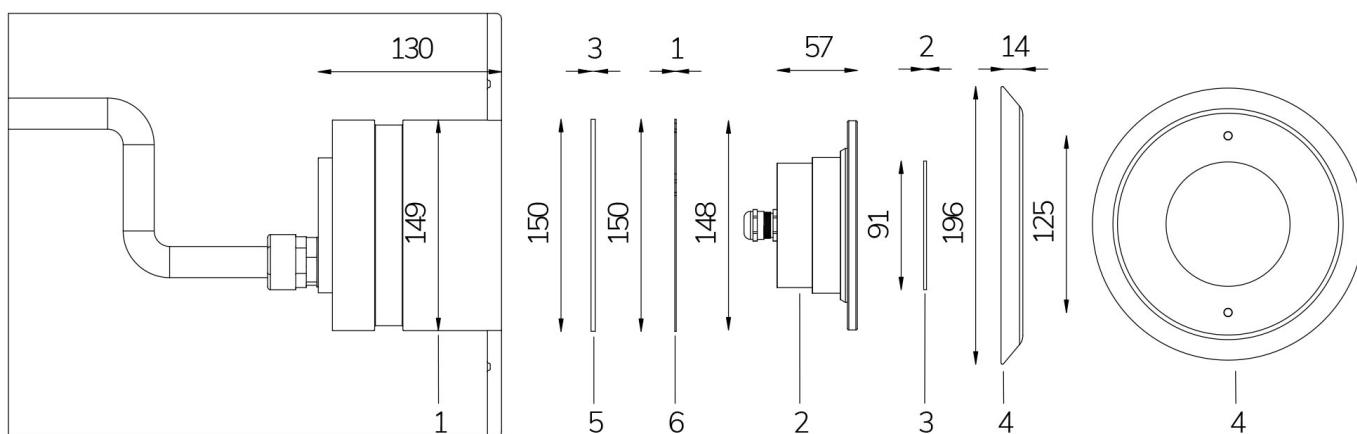

15/02/21 - All specifications included in this document, in the interest of continuous product improvement and to correct any error, can be changed without notice.