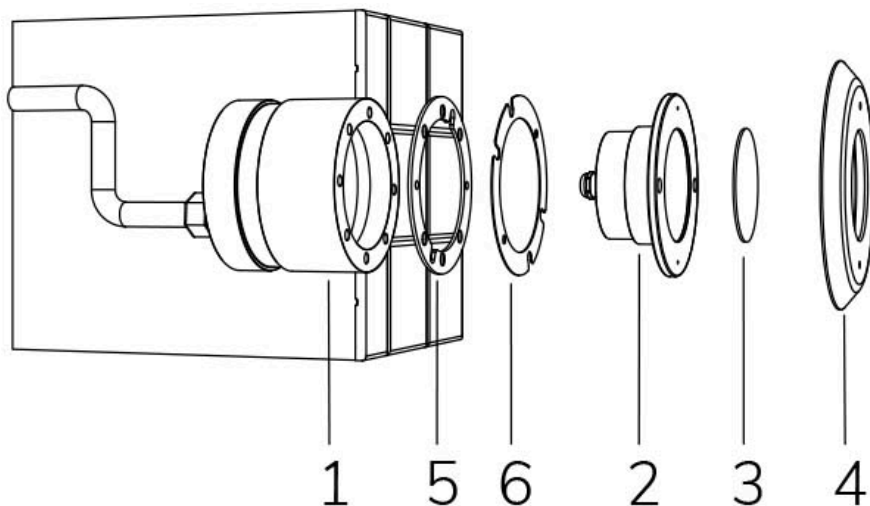

# PERLA BLU 120° WITH STAINLESS STEEL FLANGE AND NICHE

**Cod. 2112342910**

LAMP WITH STAINLESS STEEL FLANGE, NICHE, DIFFUSER and 4m of CABLE

Fixed colour LED lamp for pool, ideal for medium size pools. The niche included contains space to collect the cable for maintenance. For panel and reinforced concrete with tiles or pool liner.

**Technical data:**

Power supply	12 V AC
Current	4 A
Maximum real power consumption	48 W
Maximum apparent power consumption	57 VA
Electrical insulation class	III
Connections	4 m BLUE PBS-POOL CABLE 2X2.5
Maximum cable length	19 m
Coverage area m <sup>2</sup>	20 - 25
Beam angle	120°
Number of LEDs	18
LED color	BLUE
Body made of	AISI316L STEEL AND GLASS
Weight	1.5 kg
Ingress Protection rating	IP68
Working conditions	EXCLUSIVELY IN WATER
Maximum ambient temperature	(water) 40 °C