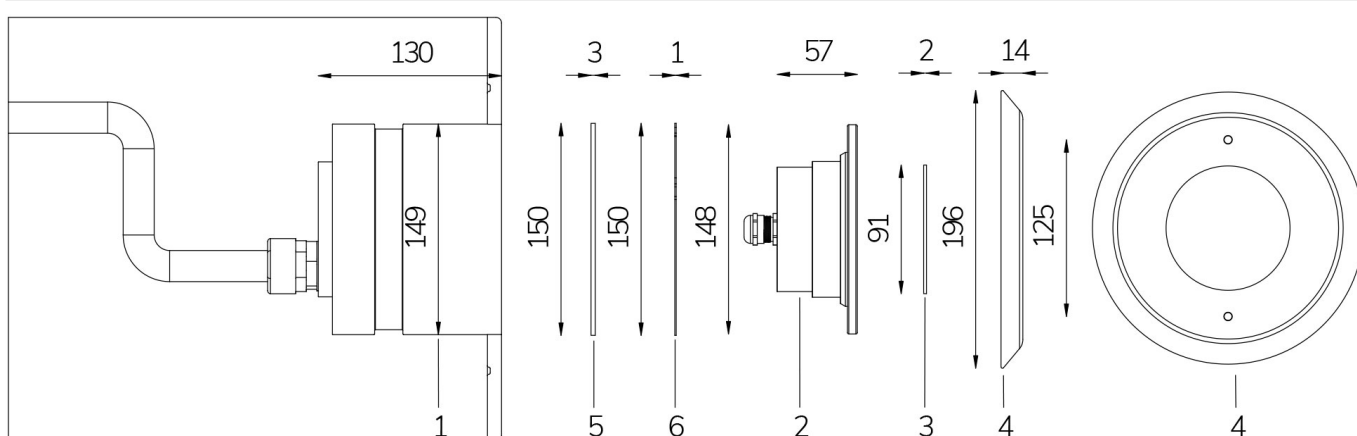

15/02/21 - All specifications included in this document, in the interest of continuous product improvement and to correct any error, can be changed without notice.