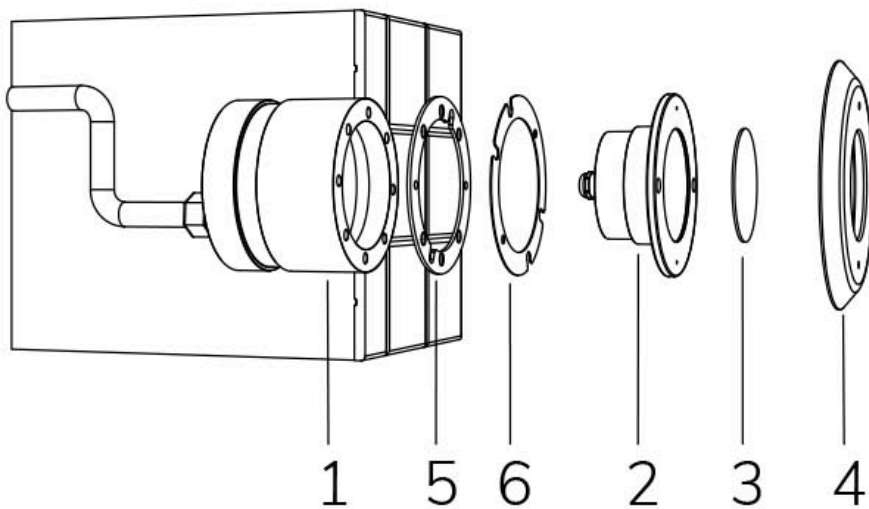

# PERLA WHITE 120° 5300K WITH STAINLESS STEEL FLANGE WITHOUT NICHE

**Cod. 2112342993L**

LAMP WITH STAINLESS STEEL FLANGE, DIFFUSER and 4m of CABLE

Fixed colour LED lamp for pool, ideal for medium size pools. For panel and reinforced concrete with tiles or pool liner. NICHE IS NOT INCLUDED.

**Technical data:**

Power supply	12 V AC
Current	4 A
Maximum real power consumption	48 W
Maximum apparent power consumption	57 VA
Electrical insulation class	III
Connections	4 m BLUE PBS-POOL CABLE 2X2.5
Maximum cable length	19 m
Coverage area m <sup>2</sup>	20 - 25
Beam angle	120°
Number of LEDs	18
LED color	COOL WHITE (5300K)
Total luminous flux	4330 lumen
Body made of	AISI316L STEEL AND GLASS
Weight	1.5 kg
Ingress Protection rating	IP68
Working conditions	EXCLUSIVELY IN WATER
Maximum ambient temperature	(water) 40 °C