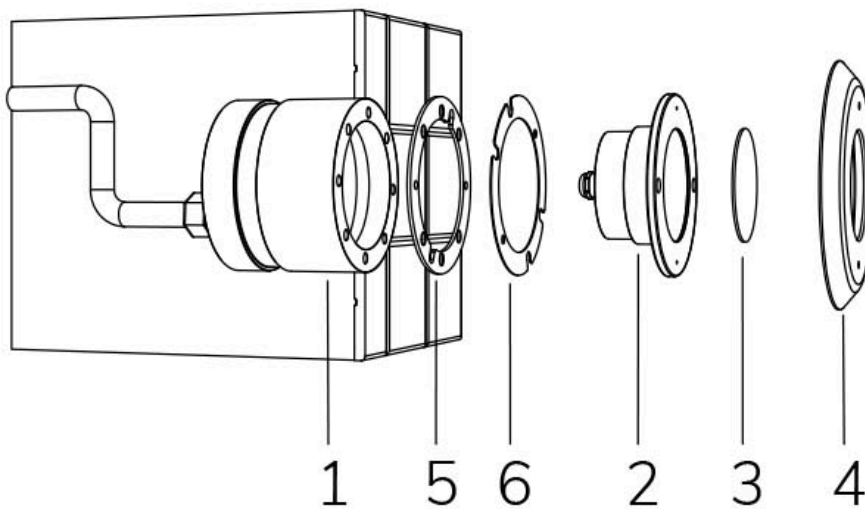

PERLA WHITE 120° 3000K WITH STAINLESS STEEL FLANGE WITHOUT NICHE

Cod. 2112342990L

LAMP WITH STAINLESS STEEL FLANGE, DIFFUSER and 4m of CABLE

Fixed colour LED lamp for pool, ideal for medium size pools. For panel and reinforced concrete with tiles or pool liner. NICHE IS NOT INCLUDED.

Technical data:

Power supply	12 V AC
Current	4 A
Maximum real power consumption	48 W
Maximum apparent power consumption	57 VA
Electrical insulation class	III
Connections	4 m BLUE PBS-POOL CABLE 2X2.5
Maximum cable length	19 m
Coverage area m ²	20 - 25
Beam angle	120°
Number of LEDs	18
LED color	WARM WHITE (3000K)
Total luminous flux	3750 lumen
Body made of	AISI316L STEEL AND GLASS
Weight	1.5 kg
Ingress Protection rating	IP68
Working conditions	EXCLUSIVELY IN WATER
Maximum ambient temperature	(water) 40 °C