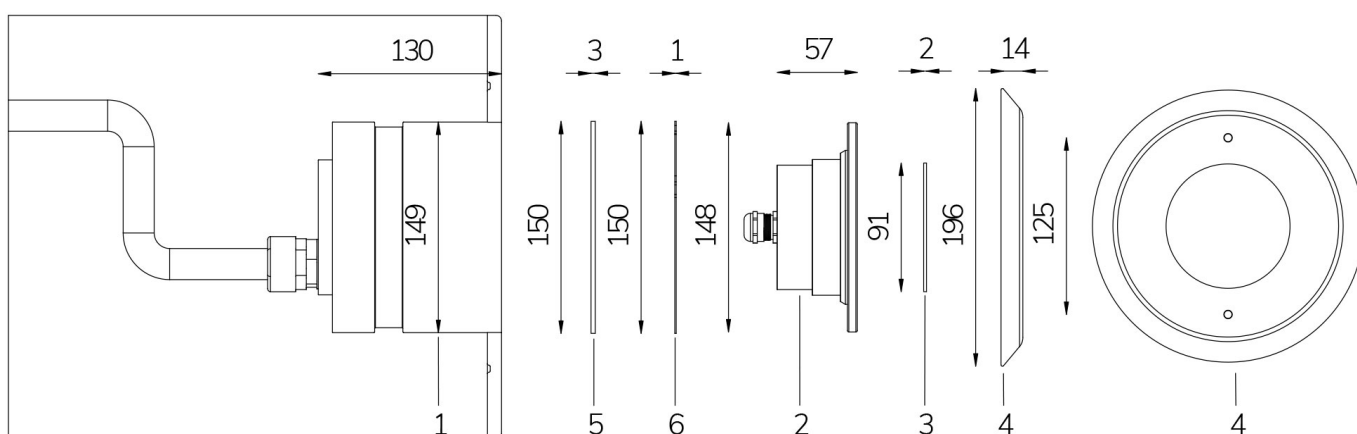

15/02/21 - All specifications included in this document, in the interest of continuous product improvement and to correct any error, can be changed without notice.