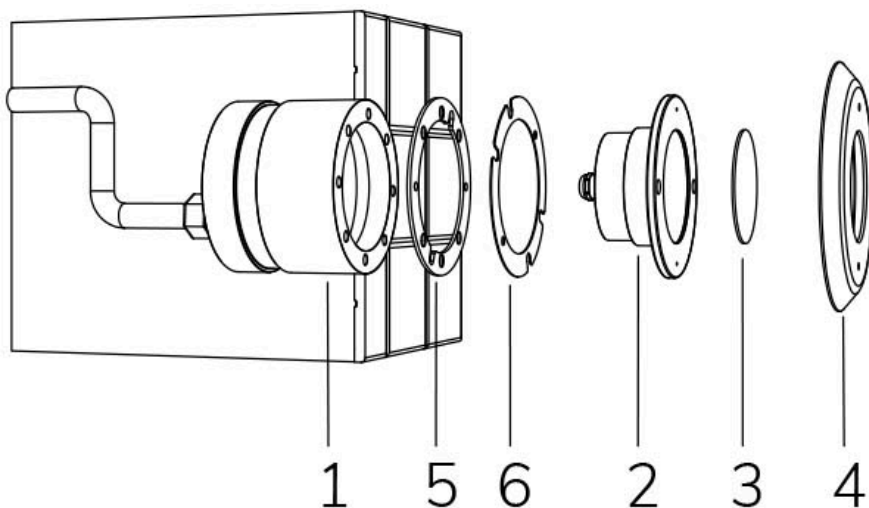

PERLA BLU 120° WITH STAINLESS STEEL FLANGE WITHOUT NICHE

Cod. 2112342910L

LAMP WITH STAINLESS STEEL FLANGE, DIFFUSER and 4m of CABLE

Fixed colour LED lamp for pool, ideal for medium size pools. For panel and reinforced concrete with tiles or pool liner. NICHE IS NOT INCLUDED.

Technical data:

Power supply	12 V AC
Current	4 A
Maximum real power consumption	48 W
Maximum apparent power consumption	57 VA
Electrical insulation class	III
Connections	4 m BLUE PBS-POOL CABLE 2X2.5
Maximum cable length	19 m
Coverage area m ²	20 - 25
Beam angle	120°
Number of LEDs	18
LED color	BLUE
Body made of	AISI316L STEEL AND GLASS
Weight	1.5 kg
Ingress Protection rating	IP68
Working conditions	EXCLUSIVELY IN WATER
Maximum ambient temperature	(water) 40 °C