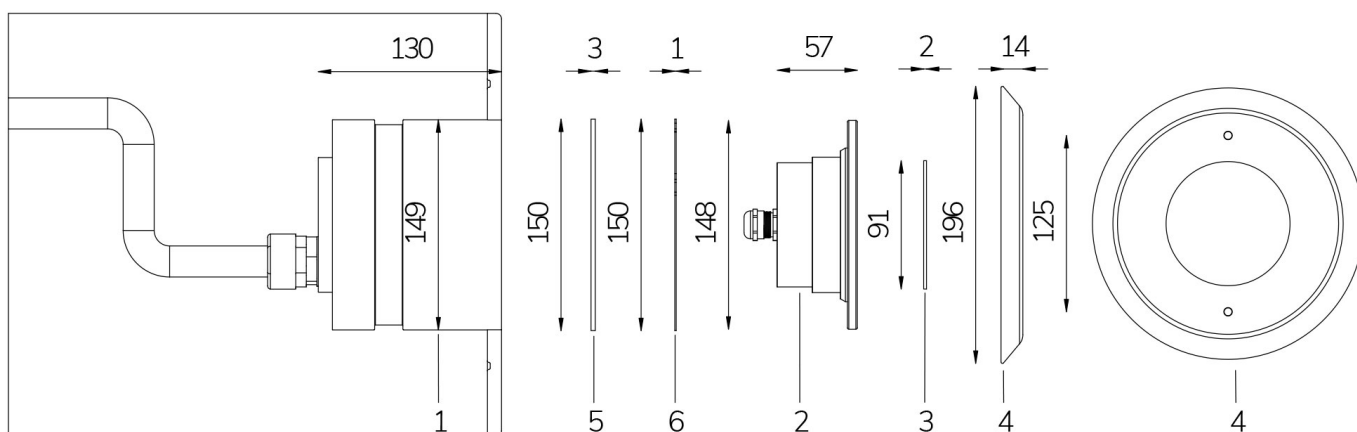

15/02/21 - All specifications included in this document, in the interest of continuous product improvement and to correct any error, can be changed without notice.