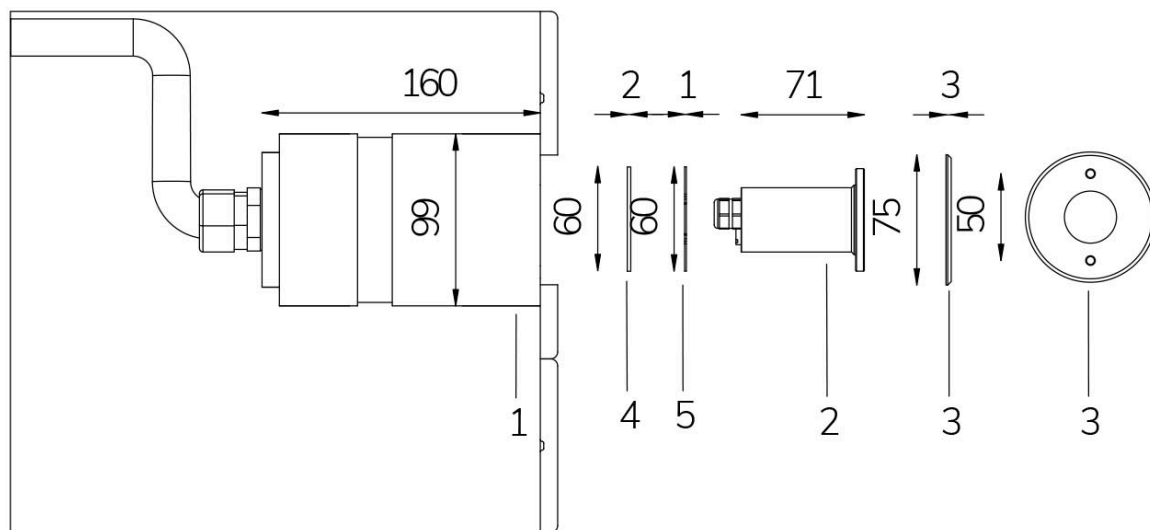

15/02/21 - All specifications included in this document, in the interest of continuous product improvement and to correct any error, can be changed without notice.