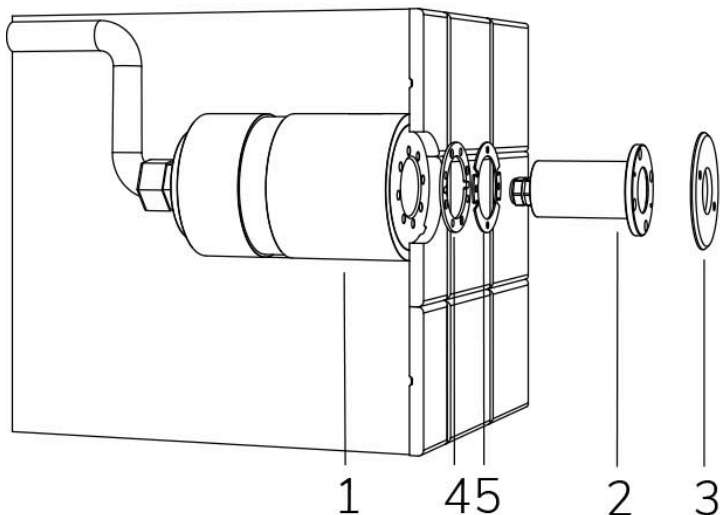

MICRO PERLA WHITE IN 5300K 120° WITH WATERTIGHT NICHE

Cod. 2101827391

LAMP WITH STAINLESS STEEL FLANGE, NICHE, DIFFUSER and 4m of CABLE

Fixed colour LED lamp for pool, ideal for small pools, jacuzzi areas and steps. The niche included contains space to collect the cable for maintenance. For recess installation in reinforced concrete with tiles or pool liner.

Technical data:

Power supply	12 V AC
Current	0.5 A
Maximum real power consumption	6 W
Maximum apparent power consumption	10 VA
Electrical insulation class	III
Connections	4 m BLUE PBS-POOL CABLE 2X0.75
Maximum cable length	35 m
Coverage area m ²	UP TO 5
Beam angle	120°
Number of LEDs	1
LED color	COOL WHITE (5300K)
Total luminous flux	286 lumen
Body made of	AISI316L STEEL AND GLASS
Weight	0.6 kg
Ingress Protection rating	IP68
Working conditions	EXCLUSIVELY IN WATER
Maximum ambient temperature	(water) 40 °C