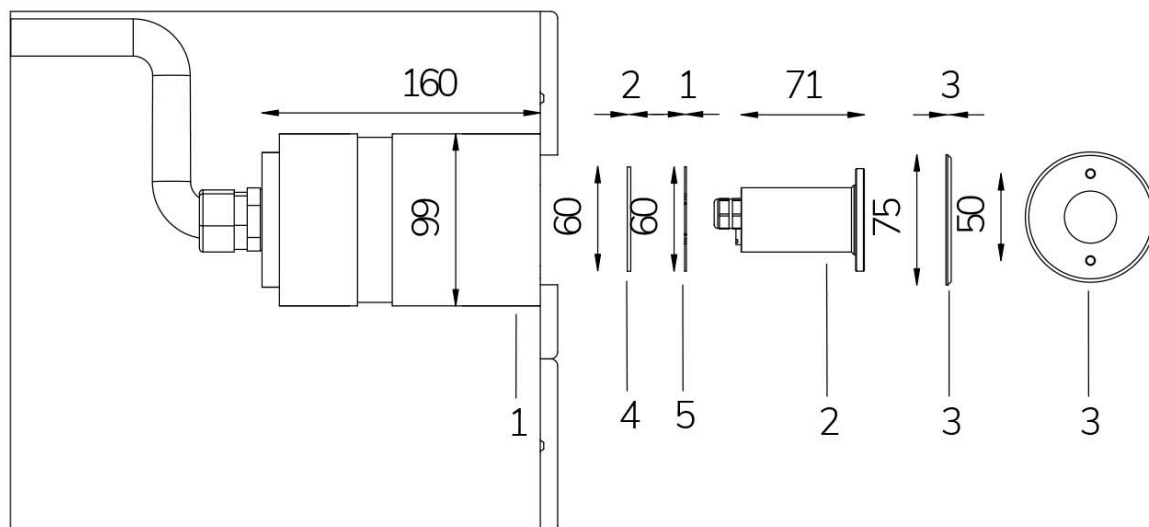

15/02/21 - All specifications included in this document, in the interest of continuous product improvement and to correct any error, can be changed without notice.