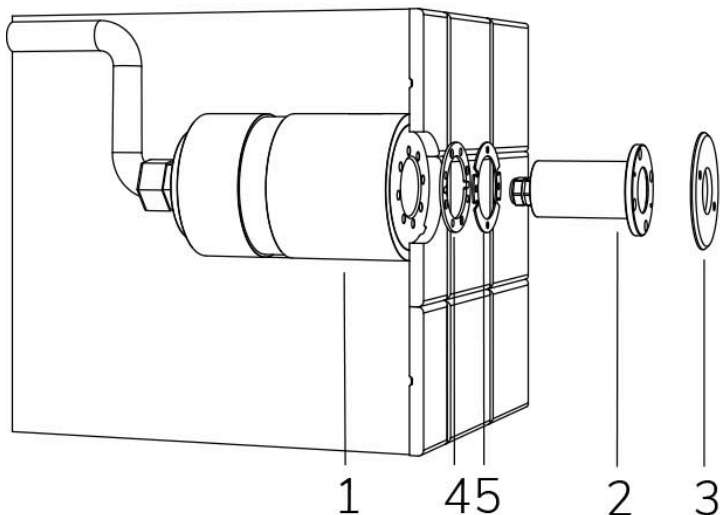

# MICRO PERLA WHITE IN 3000K 120° WITH WATERTIGHT NICHE

**Cod. 2101827390**

LAMP WITH STAINLESS STEEL FLANGE, NICHE, DIFFUSER and 4m of CABLE

Fixed colour LED lamp for pool, ideal for small pools, jacuzzi areas and steps. The niche included contains space to collect the cable for maintenance. For recess installation in reinforced concrete with tiles or pool liner.

**Technical data:**

Power supply	12 V AC
Current	0.5 A
Maximum real power consumption	6 W
Maximum apparent power consumption	10 VA
Electrical insulation class	III
Connections	4 m BLUE PBS-POOL CABLE 2X0.75
Maximum cable length	35 m
Coverage area m <sup>2</sup>	UP TO 5
Beam angle	120°
Number of LEDs	1
LED color	WARM WHITE (3000K)
Total luminous flux	256 lumen
Body made of	AISI316L STEEL AND GLASS
Weight	0.6 kg
Ingress Protection rating	IP68
Working conditions	EXCLUSIVELY IN WATER
Maximum ambient temperature	(water) 40 °C