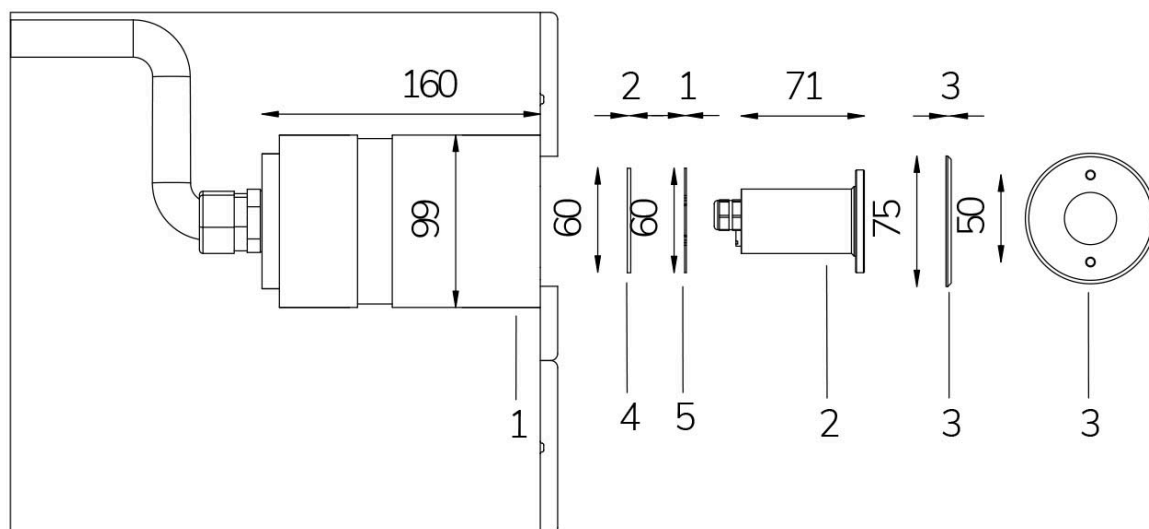

15/02/21 - All specifications included in this document, in the interest of continuous product improvement and to correct any error, can be changed without notice.