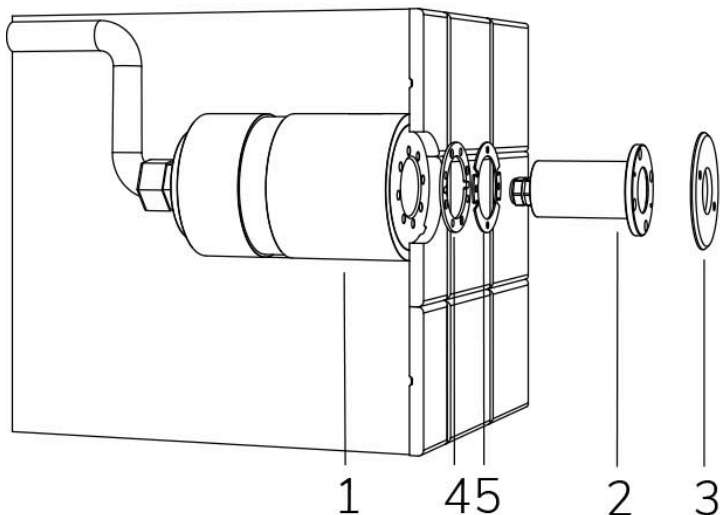

MICRO PERLA WHITE IN BLU 120° WITH WATERTIGHT NICHE

Cod. 2101827310

LAMP WITH STAINLESS STEEL FLANGE, NICHE, DIFFUSER and 4m of CABLE

Fixed colour LED lamp for pool, ideal for small pools, jacuzzi areas and steps. The niche included contains space to collect the cable for maintenance. For recess installation in reinforced concrete with tiles or pool liner.

Technical data:

Power supply	12 V AC
Current	0.5 A
Maximum real power consumption	6 W
Maximum apparent power consumption	10 VA
Electrical insulation class	III
Connections	4 m BLUE PBS-POOL CABLE 2X0.75
Maximum cable length	35 m
Coverage area m ²	UP TO 5
Beam angle	120°
Number of LEDs	1
LED color	BLUE
Body made of	AISI316L STEEL AND GLASS
Weight	0.6 kg
Ingress Protection rating	IP68
Working conditions	EXCLUSIVELY IN WATER
Maximum ambient temperature	(water) 40 °C