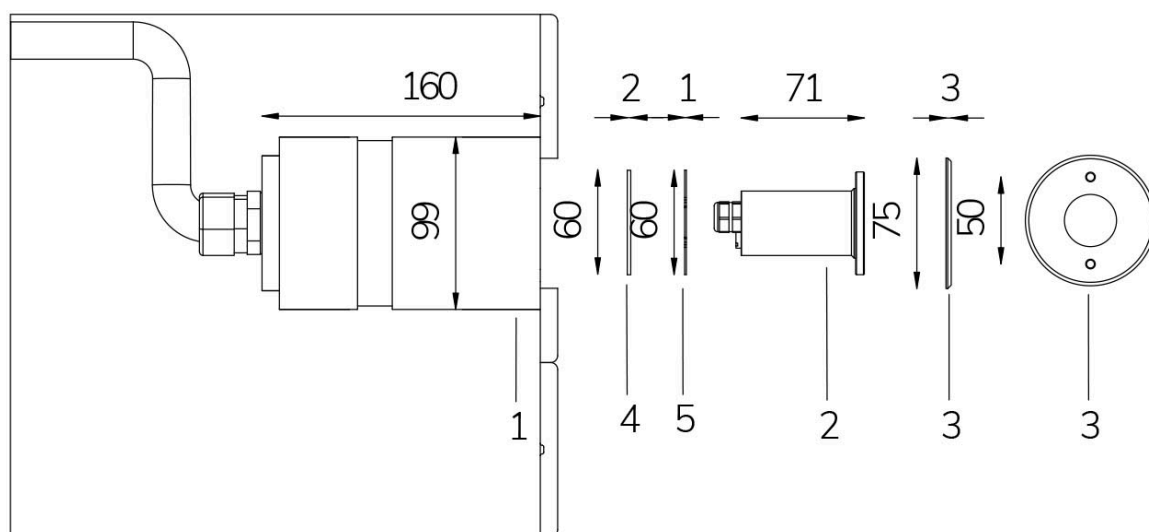

15/02/21 - All specifications included in this document, in the interest of continuous product improvement and to correct any error, can be changed without notice.