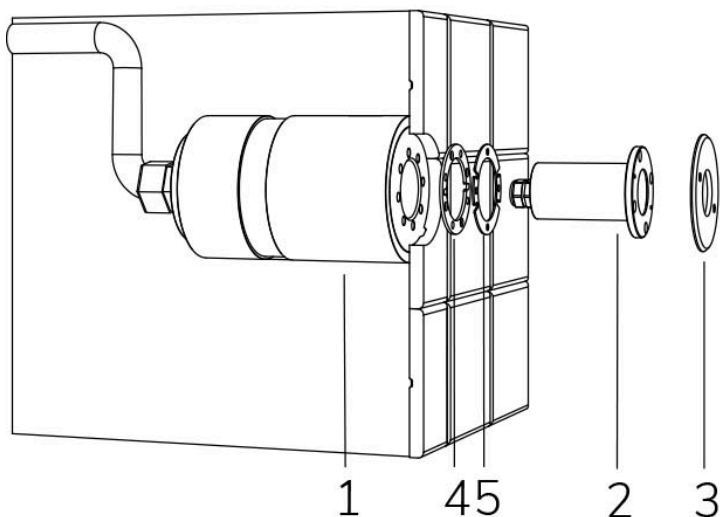

MICRO PERLA WHITE IN 5300K 120° WITHOUT NICHE

Cod. 2101827391L

LAMP WITH STAINLESS STEEL FLANGE, DIFFUSER and 4m of CABLE

Fixed colour LED lamp for pool, ideal for small pools, jacuzzi areas and steps. For recess installation in reinforced concrete with tiles or pool liner. NICHE IS NOT INCLUDED.

Technical data:

Power supply	12 V AC
Current	0.5 A
Maximum real power consumption	6 W
Maximum apparent power consumption	10 VA
Electrical insulation class	III
Connections	4 m BLUE PBS-POOL CABLE 2X0.75
Maximum cable length	35 m
Coverage area m ²	UP TO 5
Beam angle	120°
Number of LEDs	1
LED color	COOL WHITE (5300K)
Total luminous flux	286 lumen
Body made of	AISI316L STEEL AND GLASS
Weight	0.6 kg
Ingress Protection rating	IP68
Working conditions	EXCLUSIVELY IN WATER
Maximum ambient temperature	(water) 40 °C