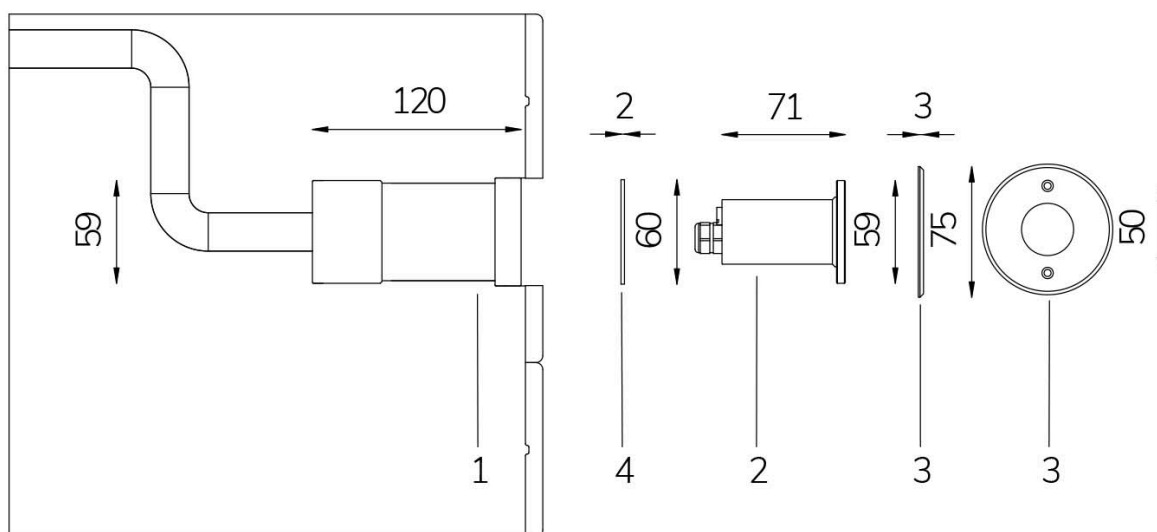

# MICRO PERLA WHITE IN 3000K 120° WITHOUT NICHE

**Cod. 2101827390L**

LAMP WITH STAINLESS STEEL FLANGE, DIFFUSER and 4m of CABLE

Fixed colour LED lamp for pool, ideal for small pools, jacuzzi areas and steps. For recess installation in reinforced concrete with tiles or pool liner. NICHE IS NOT INCLUDED.

**Technical data:**

Power supply	12 V AC
Current	0.5 A
Maximum real power consumption	6 W
Maximum apparent power consumption	10 VA
Electrical insulation class	III
Connections	4 m BLUE PBS-POOL CABLE 2X0.75
Maximum cable length	35 m
Coverage area m <sup>2</sup>	UP TO 5
Beam angle	120°
Number of LEDs	1
LED color	WARM WHITE (3000K)
Total luminous flux	256 lumen
Body made of	AISI316L STEEL AND GLASS
Weight	0.6 kg
Ingress Protection rating	IP68
Working conditions	EXCLUSIVELY IN WATER
Maximum ambient temperature	(water) 40 °C