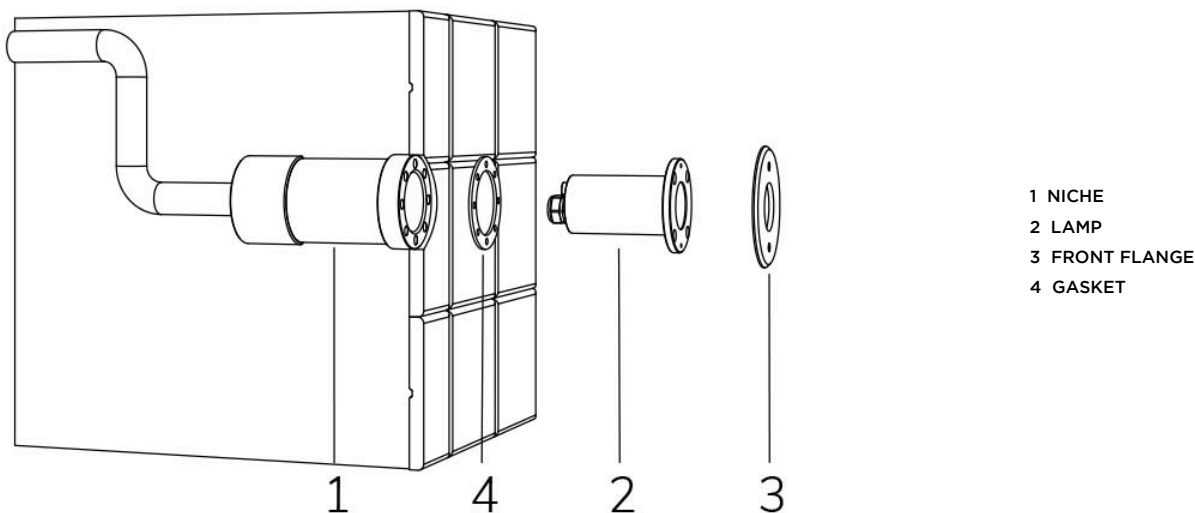

# MICRO PERLA WHITE IN 3000K 120° WITHOUT NICHE

**Cod. 2101827390L**

LAMP WITH STAINLESS STEEL FLANGE, DIFFUSER and 4m of CABLE

Fixed colour LED lamp for pool, ideal for small pools, jacuzzi areas and steps. For recess installation in reinforced concrete with tiles or pool liner. NICHE IS NOT INCLUDED.

**Technical data:**

Power supply	12 V AC
Current	0.5 A
Maximum real power consumption	6 W
Maximum apparent power consumption	10 VA
Electrical insulation class	III
Connections	4 m BLUE PBS-POOL CABLE 2X0.75
Maximum cable length	35 m
Coverage area m <sup>2</sup>	UP TO 5
Beam angle	120°
Number of LEDs	1
LED color	WARM WHITE (3000K)
Total luminous flux	256 lumen
Body made of	AISI316L STEEL AND GLASS
Weight	0.6 kg
Ingress Protection rating	IP68
Working conditions	EXCLUSIVELY IN WATER
Maximum ambient temperature	(water) 40 °C