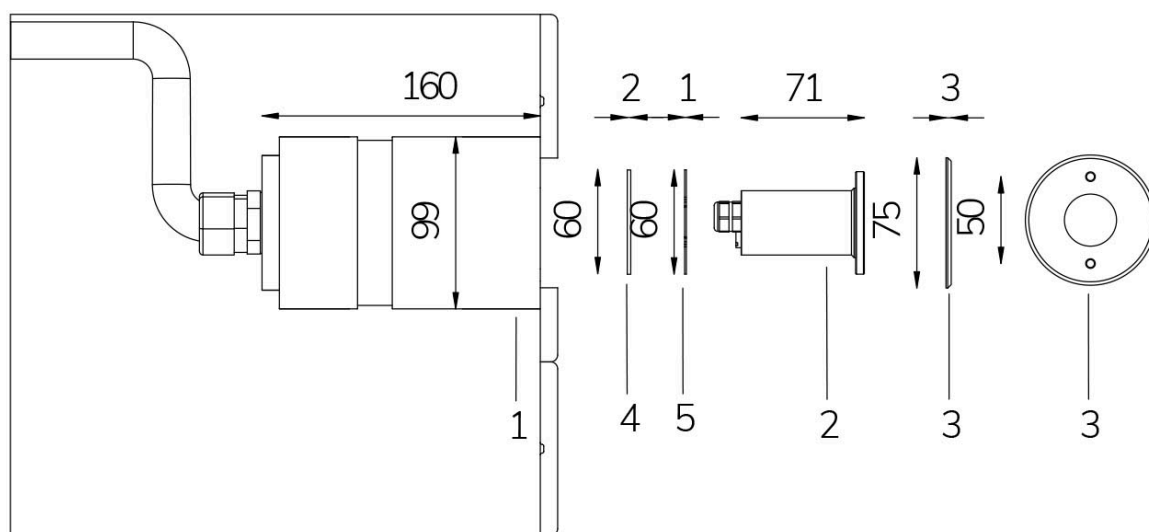

15/02/21 - All specifications included in this document, in the interest of continuous product improvement and to correct any error, can be changed without notice.