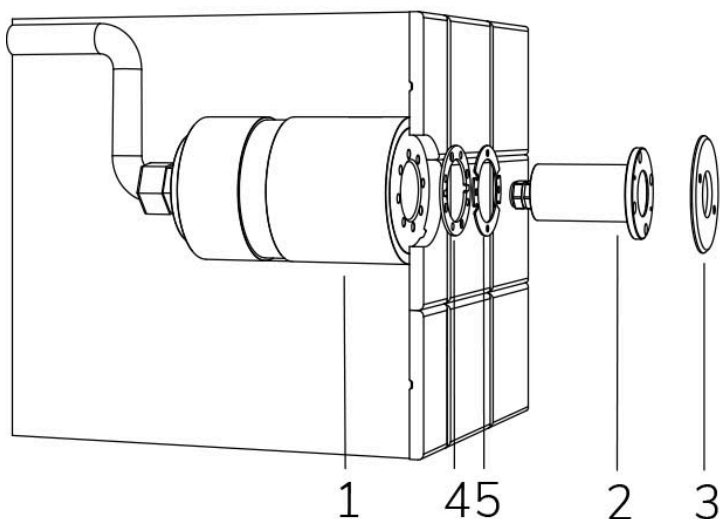

# MICRO PERLA WHITE IN BLU 120° WITHOUT NICHE

**Cod. 2101827310L**

LAMP WITH STAINLESS STEEL FLANGE, DIFFUSER and 4m of CABLE

Fixed colour LED lamp for pool, ideal for small pools, jacuzzi areas and steps. For recess installation in reinforced concrete with tiles or pool liner. NICHE IS NOT INCLUDED.

**Technical data:**

Power supply	12 V AC
Current	0.5 A
Maximum real power consumption	6 W
Maximum apparent power consumption	10 VA
Electrical insulation class	III
Connections	4 m BLUE PBS-POOL CABLE 2X0.75
Maximum cable length	35 m
Coverage area m <sup>2</sup>	UP TO 5
Beam angle	120°
Number of LEDs	1
LED color	BLUE
Body made of	AISI316L STEEL AND GLASS
Weight	0.6 kg
Ingress Protection rating	IP68
Working conditions	EXCLUSIVELY IN WATER
Maximum ambient temperature	(water) 40 °C