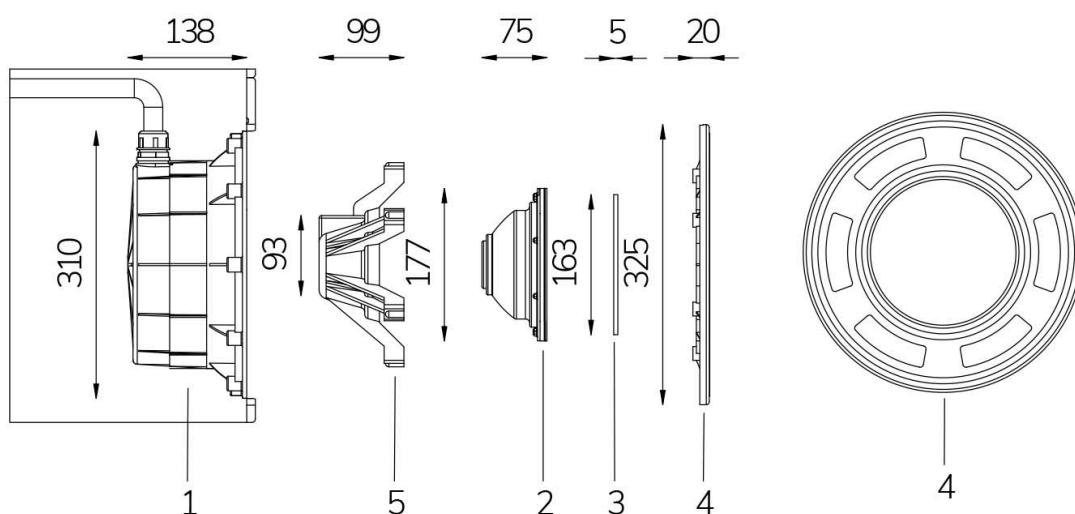

15/02/21 - All specifications included in this document, in the interest of continuous product improvement and to correct any error, can be changed without notice.