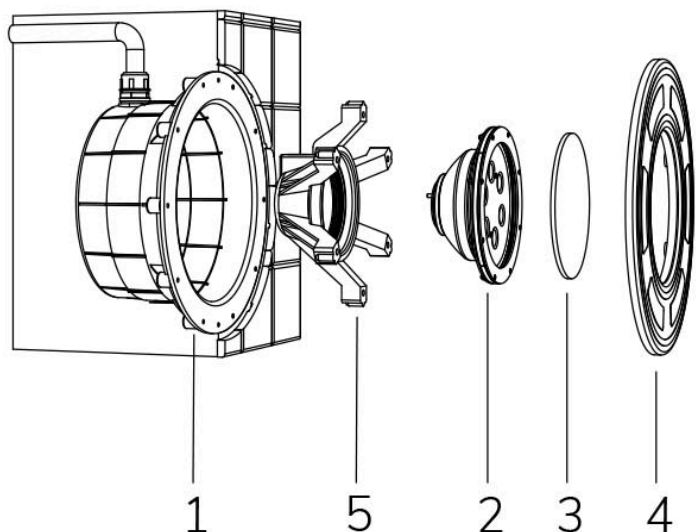

PAR 56 WHITE 5300K 120°

Cod. 4509171202

LAMP WITHOUT CABLE

Fixed colour LED lamp for pool, ideal for medium size pools. The standard PAR 56 dimension makes it possible to install as a replacement for traditional 300 W halogen lamps.

Technical data:

Power supply	12 V AC
Current	3 A
Maximum real power consumption	36 W
Maximum apparent power consumption	45 VA
Electrical insulation class	III
Connections	2 TERMINALS
Maximum cable length	39 m
Coverage area m ²	20 - 25
Replacement of traditional	300 W
Beam angle	120°
Number of LEDs	18 LED
LED color	COOL WHITE (5300K)
Total luminous flux	4060 lumen
Body made of	AISI316L STEEL AND GLASS
Weight	1 kg
Ingress Protection rating	IP68
Working conditions	EXCLUSIVELY IN WATER
Maximum ambient temperature	(water) 40 °C