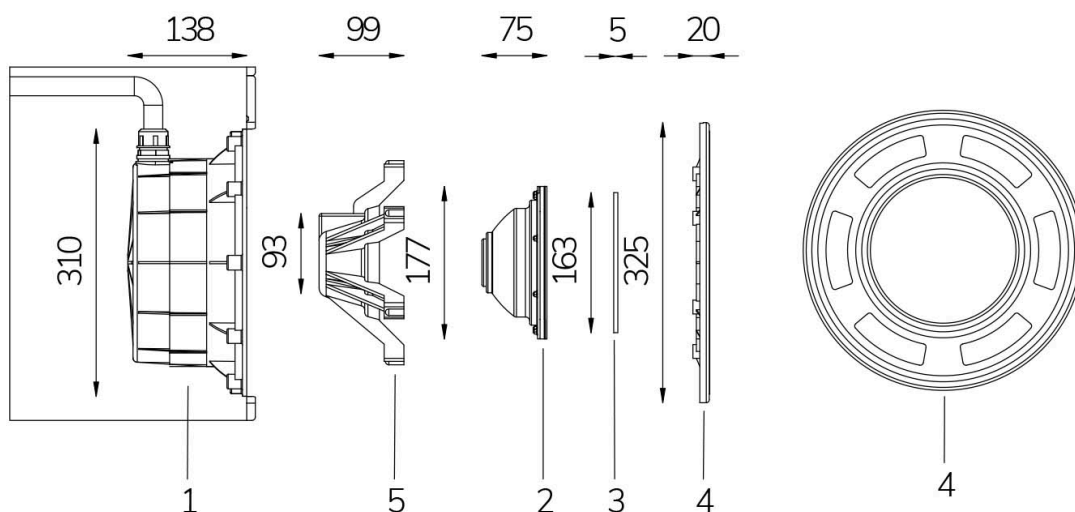

15/02/21 - All specifications included in this document, in the interest of continuous product improvement and to correct any error, can be changed without notice.