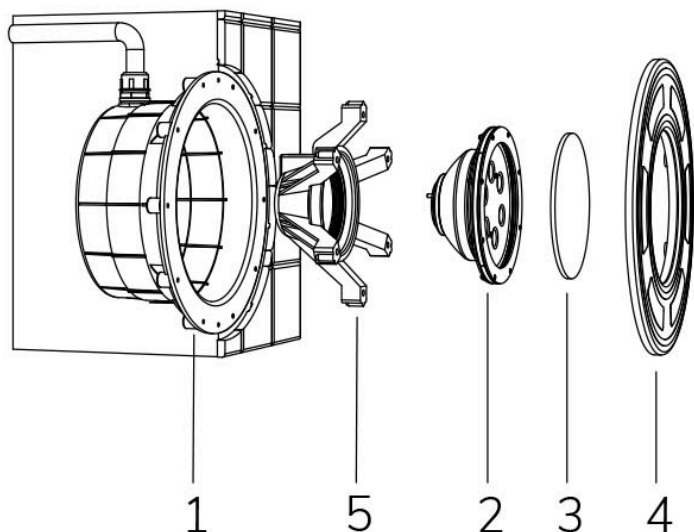

PAR 56 WHITE 3000K 120°

Cod. 4511171290

LAMP WITHOUT CABLE

Fixed colour LED lamp for pool, ideal for medium size pools. The standard PAR 56 dimension makes it possible to install as a replacement for traditional 300 W halogen lamps.

Technical data:

Power supply	12 V AC
Current	3 A
Maximum real power consumption	36 W
Maximum apparent power consumption	45 VA
Electrical insulation class	III
Connections	2 TERMINALS
Maximum cable length	39 m
Coverage area m ²	20 - 25
Replacement of traditional	300 W
Beam angle	120°
Number of LEDs	18 LED
LED color	WARM WHITE (3000K)
Total luminous flux	3680 lumen
Body made of	AISI316L STEEL AND GLASS
Weight	1 kg
Ingress Protection rating	IP68
Working conditions	EXCLUSIVELY IN WATER
Maximum ambient temperature	(water) 40 °C