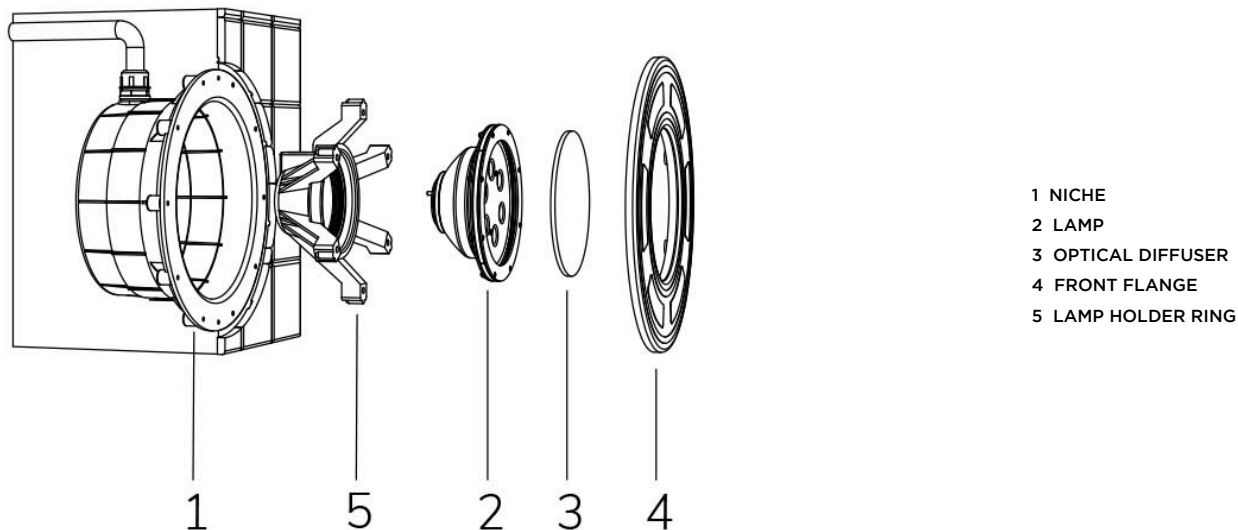

PAR 56 BLU 120°

Cod. 4609171210

LAMP WITHOUT CABLE

Fixed colour LED lamp for pool, ideal for medium size pools. The standard PAR 56 dimension makes it possible to install as a replacement for traditional 300 W halogen lamps.

Technical data:

Power supply	12 V AC
Current	3 A
Maximum real power consumption	36 W
Maximum apparent power consumption	45 VA
Electrical insulation class	III
Connections	2 TERMINALS
Maximum cable length	39 m
Coverage area m ²	20 - 25
Replacement of traditional	300 W
Beam angle	120°
Number of LEDs	18 LED
LED color	BLUE
Body made of	AISI316L STEEL AND GLASS
Weight	1 kg
Ingress Protection rating	IP68
Working conditions	EXCLUSIVELY IN WATER
Maximum ambient temperature	(water) 40 °C