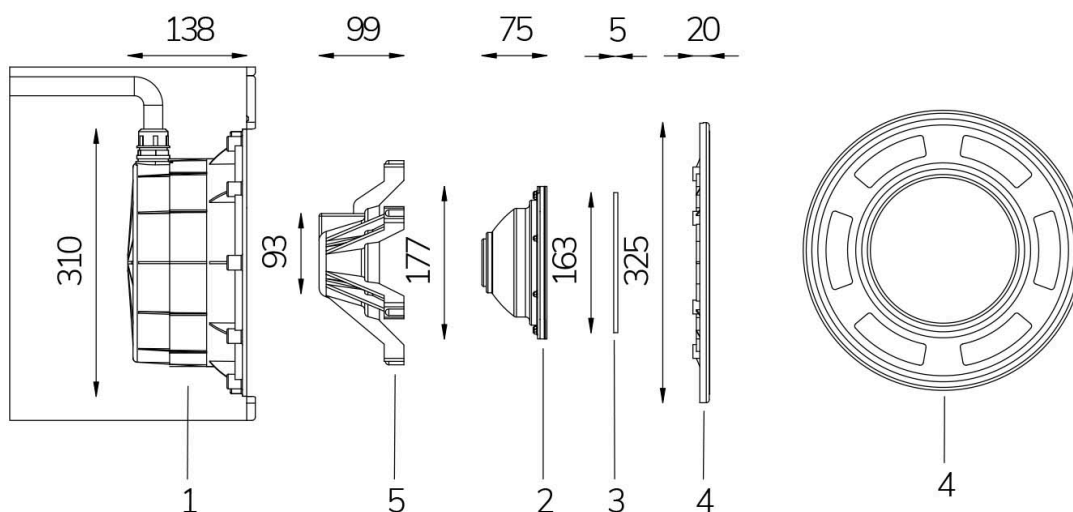

PAR 56 BLU 120°

Cod. 4609171210

LAMP WITHOUT CABLE

Fixed colour LED lamp for pool, ideal for medium size pools. The standard PAR 56 dimension makes it possible to install as a replacement for traditional 300 W halogen lamps.

Technical data:

Power supply	12 V AC
Current	3 A
Maximum real power consumption	36 W
Maximum apparent power consumption	45 VA
Electrical insulation class	III
Connections	2 TERMINALS
Maximum cable length	39 m
Coverage area m ²	20 - 25
Replacement of traditional	300 W
Beam angle	120°
Number of LEDs	18 LED
LED color	BLUE
Body made of	AISI316L STEEL AND GLASS
Weight	1 kg
Ingress Protection rating	IP68
Working conditions	EXCLUSIVELY IN WATER
Maximum ambient temperature	(water) 40 °C