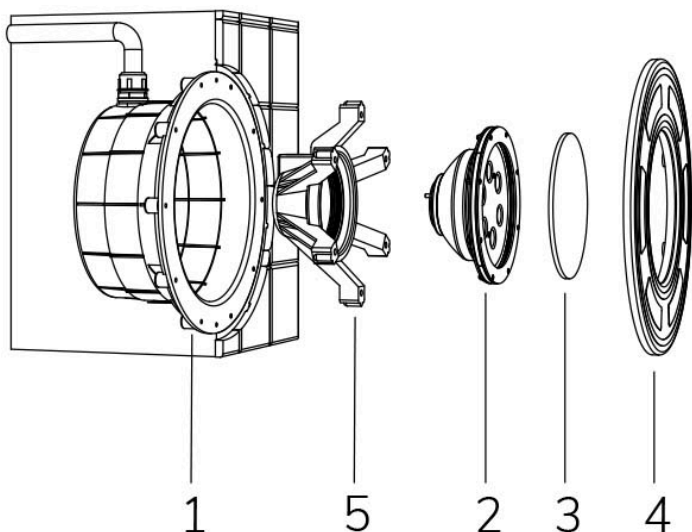

PAR 56 WHITE 5300K 120° WITH 4 M CABLE

Cod. 4509172402

LAMP WITH 4m of CABLE

Fixed colour LED lamp for pool, ideal for medium size pools. The standard PAR 56 dimension makes it possible to install as a replacement for traditional 300 W halogen lamps.

Technical data:

Power supply	12 V AC
Current	3 A
Maximum real power consumption	36 W
Maximum apparent power consumption	45 VA
Electrical insulation class	III
Connections	4 m NEOPRENE CABLE 2X4
Maximum cable length	39 m
Coverage area m ²	20 - 25
Replacement of traditional	300 W
Beam angle	120°
Number of LEDs	18 LED
LED color	COOL WHITE (5300K)
Total luminous flux	4060 lumen
Body made of	AISI316L STEEL AND GLASS
Weight	1 kg
Ingress Protection rating	IP68
Working conditions	EXCLUSIVELY IN WATER
Maximum ambient temperature	(water) 40 °C