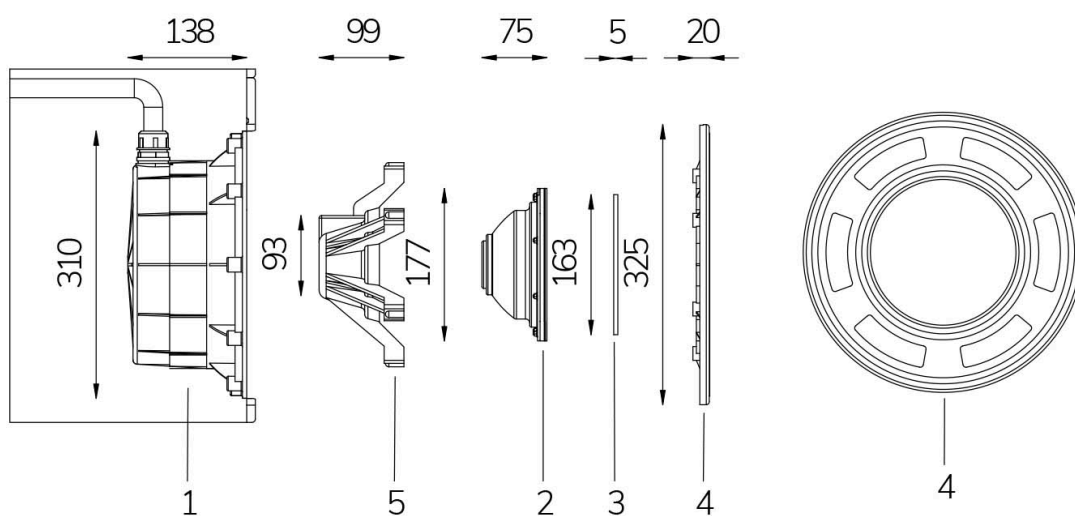

15/02/21 - All specifications included in this document, in the interest of continuous product improvement and to correct any error, can be changed without notice.