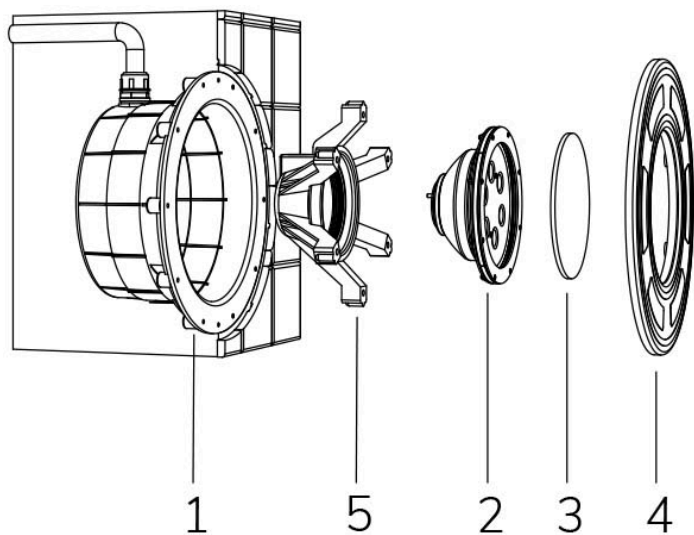

PAR 56 WHITE 3000K 120° WITH 4 M CABLE

Cod. 4509172490

LAMP WITH 4m of CABLE

Fixed colour LED lamp for pool, ideal for medium size pools. The standard PAR 56 dimension makes it possible to install as a replacement for traditional 300 W halogen lamps.

Technical data:

Power supply	12 V AC
Current	3 A
Maximum real power consumption	36 W
Maximum apparent power consumption	45 VA
Electrical insulation class	III
Connections	4 m NEOPRENE CABLE 2X4
Maximum cable length	39 m
Coverage area m ²	20 - 25
Replacement of traditional	300 W
Beam angle	120°
Number of LEDs	18 LED
LED color	WARM WHITE (3000K)
Total luminous flux	3680 lumen
Body made of	AISI316L STEEL AND GLASS
Weight	1 kg
Ingress Protection rating	IP68
Working conditions	EXCLUSIVELY IN WATER
Maximum ambient temperature	(water) 40 °C