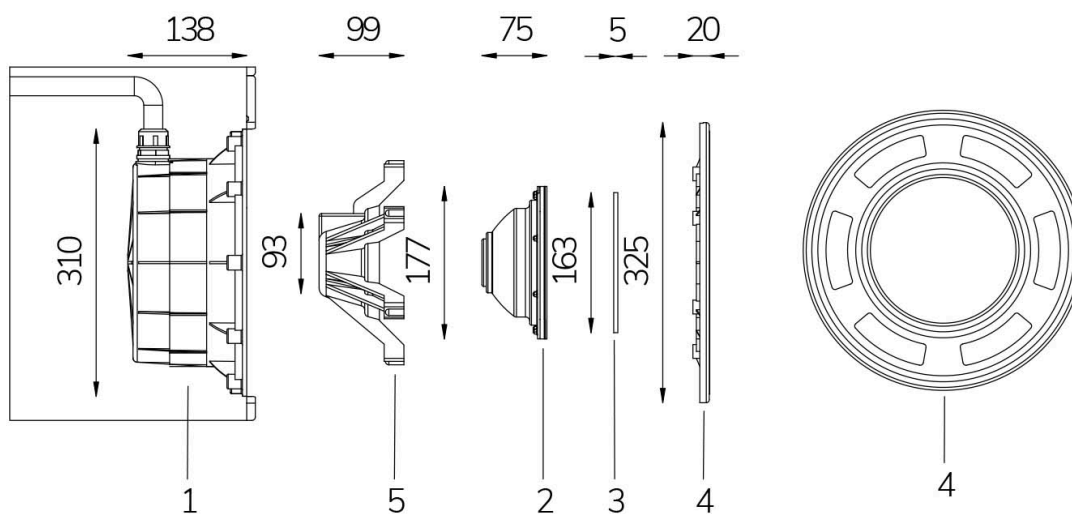

15/02/21 - All specifications included in this document, in the interest of continuous product improvement and to correct any error, can be changed without notice.