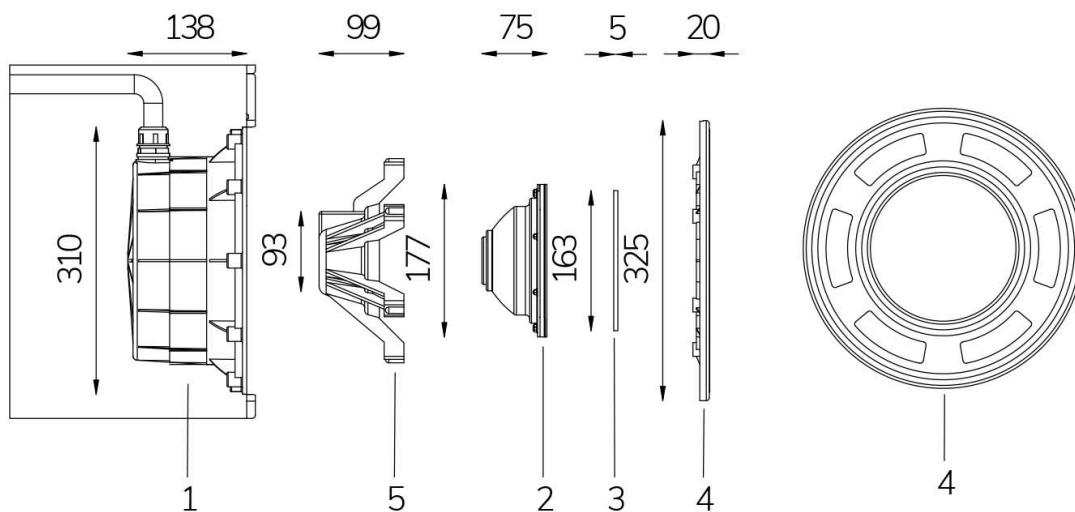

# PAR 56 BLU 120° WITH 4 M CABLE

**Cod. 4609172410**

LAMP WITH 4m of CABLE

Fixed colour LED lamp for pool, ideal for medium size pools. The standard PAR 56 dimension makes it possible to install as a replacement for traditional 300 W halogen lamps.

Technical data:

Power supply	12 V AC
Current	3 A
Maximum real power consumption	36 W
Maximum apparent power consumption	45 VA
Electrical insulation class	III
Connections	4 m NEOPRENE CABLE 2X4
Maximum cable length	39 m
Coverage area m <sup>2</sup>	20 - 25
Replacement of traditional	300 W
Beam angle	120°
Number of LEDs	18 LED
LED color	BLUE
Body made of	AISI316L STEEL AND GLASS
Weight	1 kg
Ingress Protection rating	IP68
Working conditions	EXCLUSIVELY IN WATER
Maximum ambient temperature	(water) 40 °C