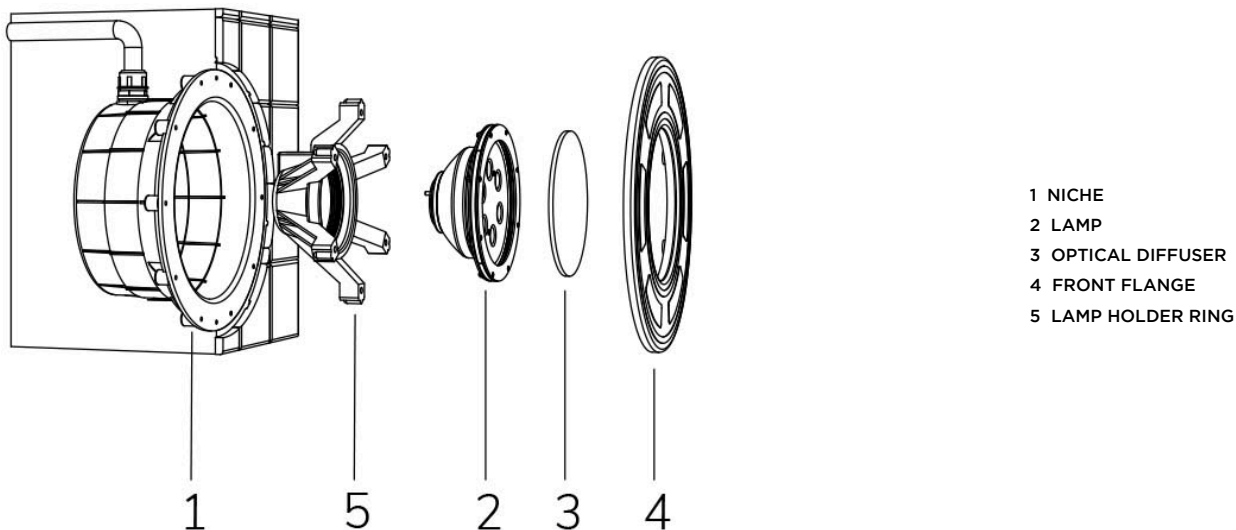

# PAR 56 BLU 120° WITH 4 M CABLE

**Cod. 4609172410**

LAMP WITH 4m of CABLE

Fixed colour LED lamp for pool, ideal for medium size pools. The standard PAR 56 dimension makes it possible to install as a replacement for traditional 300 W halogen lamps.

Technical data:

Power supply	12 V AC
Current	3 A
Maximum real power consumption	36 W
Maximum apparent power consumption	45 VA
Electrical insulation class	III
Connections	4 m NEOPRENE CABLE 2X4
Maximum cable length	39 m
Coverage area m <sup>2</sup>	20 - 25
Replacement of traditional	300 W
Beam angle	120°
Number of LEDs	18 LED
LED color	BLUE
Body made of	AISI316L STEEL AND GLASS
Weight	1 kg
Ingress Protection rating	IP68
Working conditions	EXCLUSIVELY IN WATER
Maximum ambient temperature	(water) 40 °C