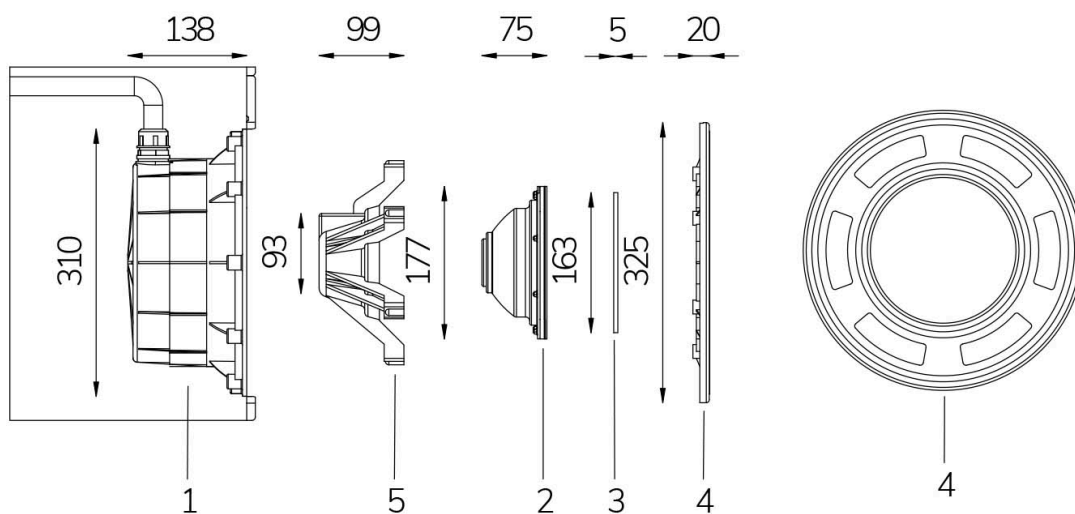

15/02/21 - All specifications included in this document, in the interest of continuous product improvement and to correct any error, can be changed without notice.