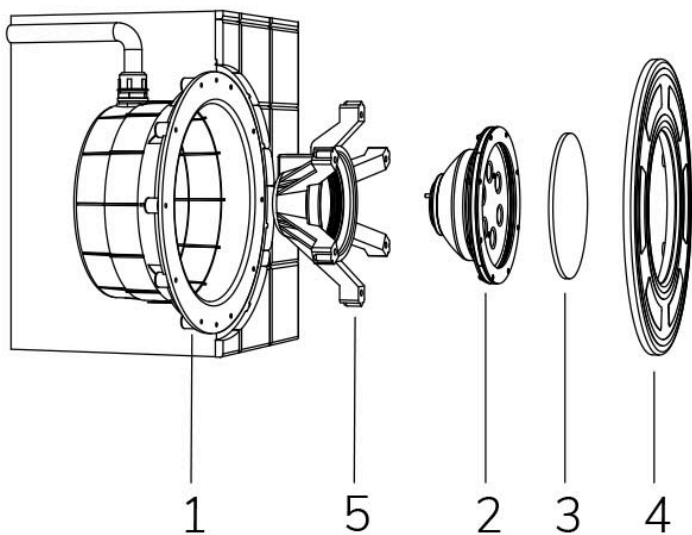

# PAR 56 WHITE 5300K 120° WITH 4 M CABLE AND UNDERWATER PROJECTOR

**Cod. 4509172502**

LAMP WITH NICHE and 4m of CABLE

Fixed colour LED lamp for pool, ideal for medium size pools. The standard PAR 56 dimension makes it possible to install as a replacement for traditional 300 W halogen lamps.

Technical data:

Power supply	12 V AC
Current	3 A
Maximum real power consumption	36 W
Maximum apparent power consumption	45 VA
Electrical insulation class	III
Connections	4 m NEOPRENE CABLE 2X4
Maximum cable length	39 m
Coverage area m <sup>2</sup>	20 - 25
Replacement of traditional	300 W
Beam angle	120°
Number of LEDs	18 LED
LED color	COOL WHITE (5300K)
Total luminous flux	4060 lumen
Body made of	AISI316L STEEL AND GLASS
Weight	1 kg
Ingress Protection rating	IP68
Working conditions	EXCLUSIVELY IN WATER
Maximum ambient temperature	(water) 40 °C