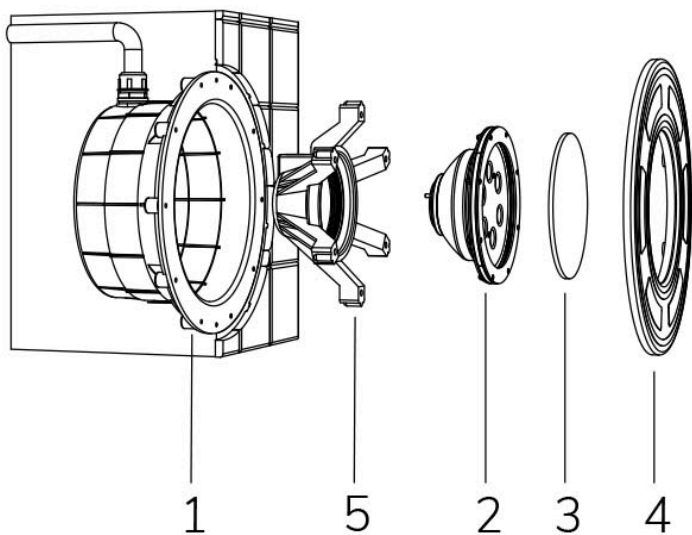

PAR 56 WHITE 3000K 120° WITH 4 M CABLE AND UNDERWATER PROJECTOR

Cod. 4509172590

LAMP WITH NICHE and 4m of CABLE

Fixed colour LED lamp for pool, ideal for medium size pools. The standard PAR 56 dimension makes it possible to install as a replacement for traditional 300 W halogen lamps.

Technical data:

Power supply	12 V AC
Current	3 A
Maximum real power consumption	36 W
Maximum apparent power consumption	45 VA
Electrical insulation class	III
Connections	4 m NEOPRENE CABLE 2X4
Maximum cable length	39 m
Coverage area m ²	20 - 25
Replacement of traditional	300 W
Beam angle	120°
Number of LEDs	18 LED
LED color	WARM WHITE (3000K)
Total luminous flux	3680 lumen
Body made of	AISI316L STEEL AND GLASS
Weight	1 kg
Ingress Protection rating	IP68
Working conditions	EXCLUSIVELY IN WATER
Maximum ambient temperature	(water) 40 °C