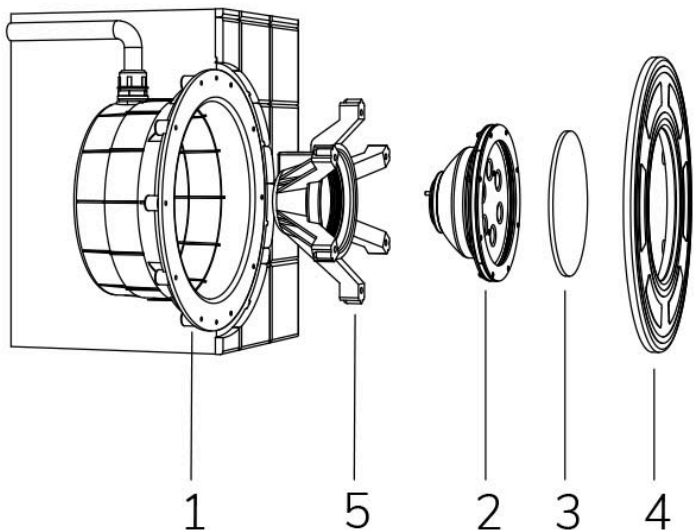

PAR 56 BLU 120° WITH 4 M CABLE AND UNDERWATER PROJECTOR

Cod. 4609172510

LAMP WITH NICHE and 4m of CABLE

Fixed colour LED lamp for pool, ideal for medium size pools. The standard PAR 56 dimension makes it possible to install as a replacement for traditional 300 W halogen lamps.

Technical data:

Power supply	12 V AC
Current	3 A
Maximum real power consumption	36 W
Maximum apparent power consumption	45 VA
Electrical insulation class	III
Connections	4 m NEOPRENE CABLE 2X4
Maximum cable length	39 m
Coverage area m ²	20 - 25
Replacement of traditional	300 W
Beam angle	120°
Number of LEDs	18 LED
LED color	BLUE
Body made of	AISI316L STEEL AND GLASS
Weight	1 kg
Ingress Protection rating	IP68
Working conditions	EXCLUSIVELY IN WATER
Maximum ambient temperature	(water) 40 °C