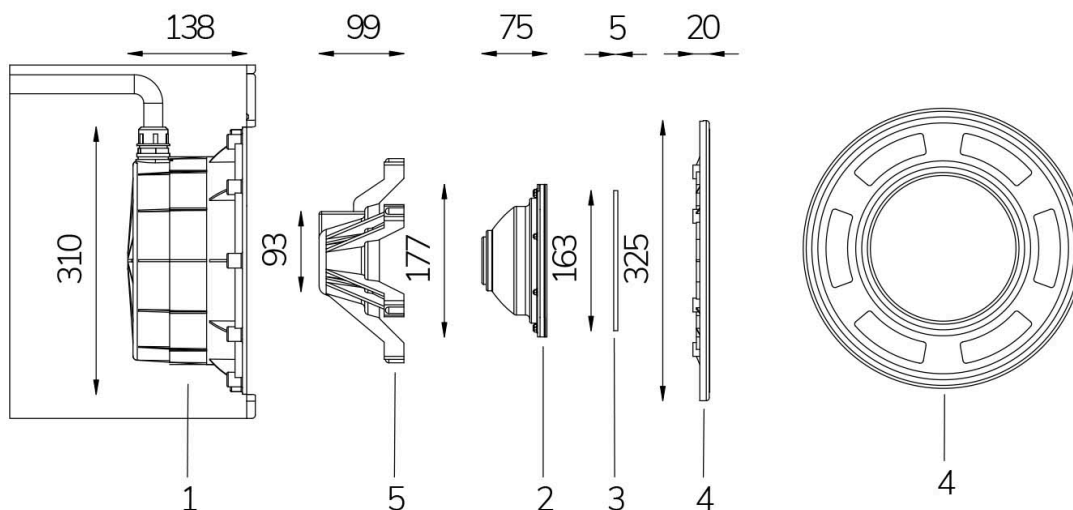

15/02/21 - All specifications included in this document, in the interest of continuous product improvement and to correct any error, can be changed without notice.