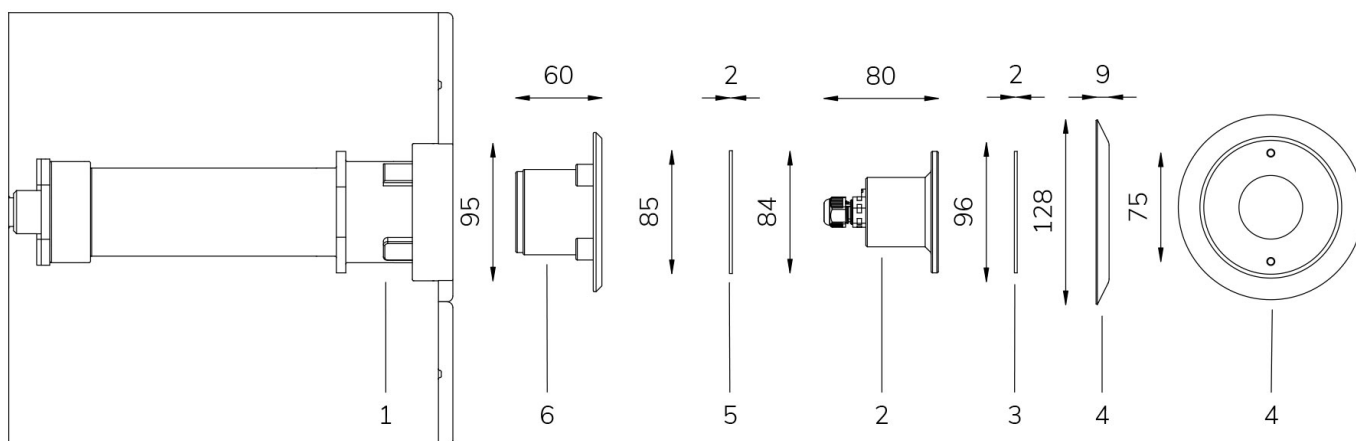

15/02/21 - All specifications included in this document, in the interest of continuous product improvement and to correct any error, can be changed without notice.