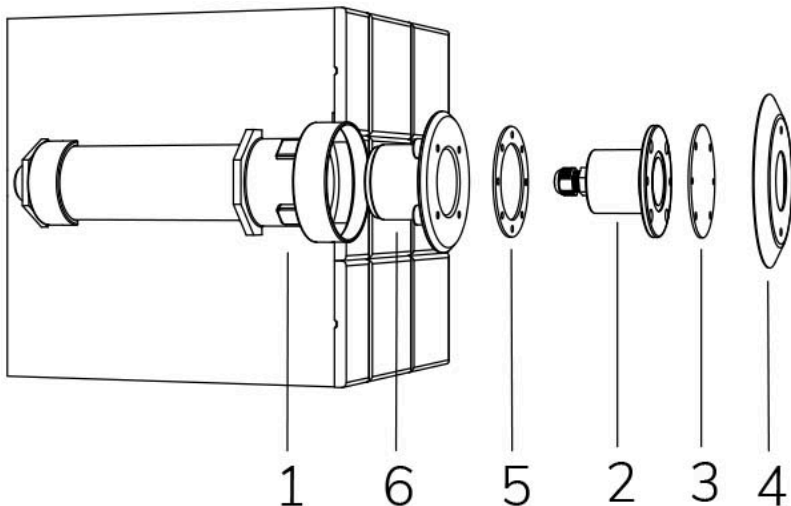

# MAGIC SUB WHITE 5300K 95°

**Cod. 7904794900**

LAMP WITH STAINLESS STEEL FLANGE, INLET, DIFFUSER and 4m of CABLE

Fixed colour LED lamp for pool, ideal for small pools, jacuzzi areas and steps. Inlet provided for installation in restricted spaces. For panel and reinforced concrete with tiles or pool liner.

**Technical data:**

Power supply	12 V AC
Current	0.8 A
Maximum real power consumption	10 W
Maximum apparent power consumption	15 VA
Electrical insulation class	III
Connections	4 m SUBMERSIBLE CABLE 2X0.75
Maximum cable length	36 m
Coverage area m <sup>2</sup>	5 - 10
Beam angle	95°
Number of LEDs	3
LED color	COOL WHITE (5300K)
Total luminous flux	790 lumen
Body made of	AISI316L STEEL AND GLASS
Weight	0.5 kg
Ingress Protection rating	IP68
Working conditions	EXCLUSIVELY IN WATER
Maximum ambient temperature	(water) 40 °C

- 1 WALL ADAPTER
- 2 LAMP
- 3 OPTICAL DIFFUSER
- 4 FRONT FLANGE
- 5 GASKET
- 6 INLET FITTING

15/02/21 - All specifications included in this document, in the interest of continuous product improvement and to correct any error, can be changed without notice.