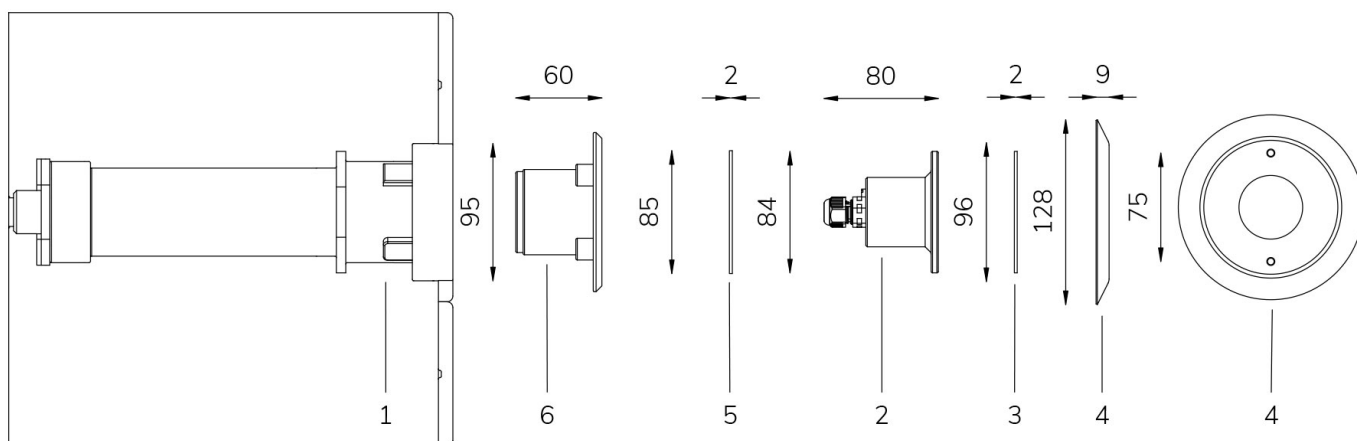

15/02/21 - All specifications included in this document, in the interest of continuous product improvement and to correct any error, can be changed without notice.