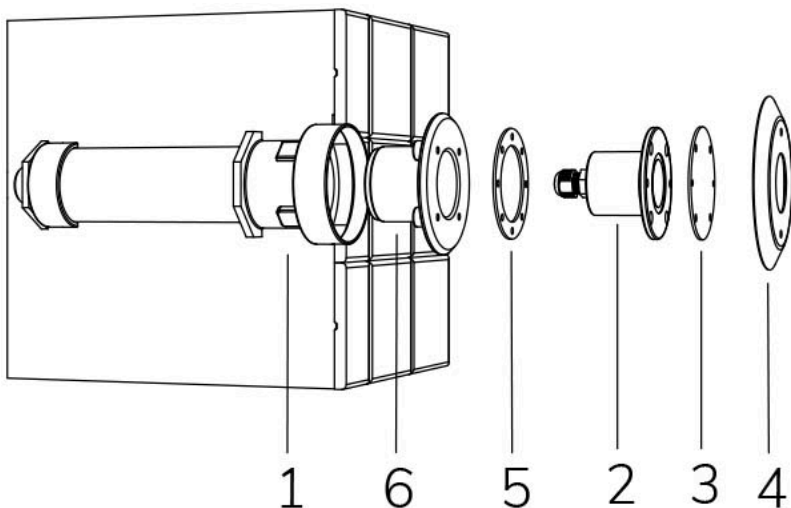

MAGIC SUB WHITE 3000K 16°

Cod. 7904794790

LAMP WITH STAINLESS STEEL FLANGE, INLET, DIFFUSER and 4m of CABLE

Fixed colour LED lamp for pool, ideal for small pools, jacuzzi areas and steps. Inlet provided for installation in restricted spaces. For panel and reinforced concrete with tiles or pool liner.

Technical data:

Power supply	12 V AC
Current	0.8 A
Maximum real power consumption	10 W
Maximum apparent power consumption	15 VA
Electrical insulation class	III
Connections	4 m SUBMERSIBLE CABLE 2X0.75
Maximum cable length	36 m
Coverage area m ²	5 - 10
Beam angle	16°
Number of LEDs	3
LED color	WARM WHITE (3000K)
Total luminous flux	690 lumen
Body made of	AISI316L STEEL AND GLASS
Weight	0.5 kg
Ingress Protection rating	IP68
Working conditions	EXCLUSIVELY IN WATER
Maximum ambient temperature	(water) 40 °C

- 1 WALL ADAPTER
- 2 LAMP
- 3 OPTICAL DIFFUSER
- 4 FRONT FLANGE
- 5 GASKET
- 6 INLET FITTING

15/02/21 - All specifications included in this document, in the interest of continuous product improvement and to correct any error, can be changed without notice.