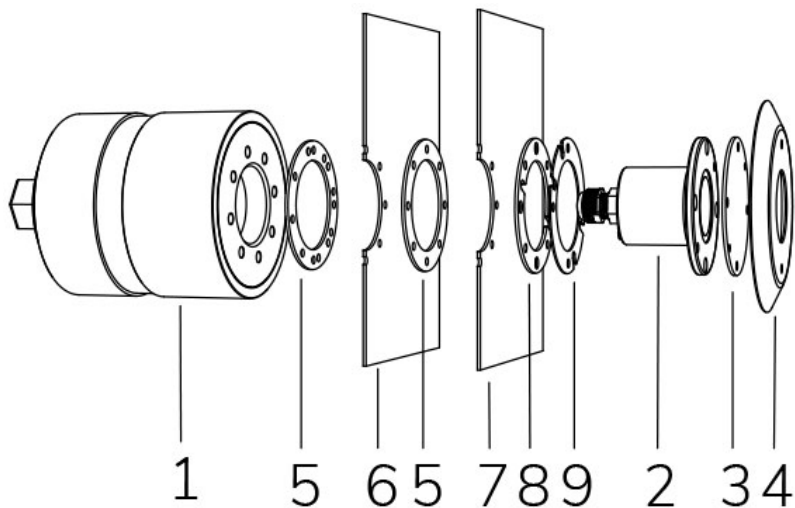

MAGIC SUB WHITE 5300K 16° WITH NICHE AND PVC FLANGE

Cod. 7904347391

LAMP WITH PVC FLANGE, NICHE, DIFFUSER and 4m of CABLE

Fixed colour LED lamp for pool, ideal for small pools, jacuzzi areas and steps. The niche included contains space to collect the cable for maintenance. For panel and reinforced concrete with tiles or pool liner.

Technical data:

Power supply	12 V AC
Current	0.8 A
Maximum real power consumption	10 W
Maximum apparent power consumption	15 VA
Electrical insulation class	III
Connections	4 m SUBMERSIBLE CABLE 2X0.75
Maximum cable lenght	36 m
Coverage area m ²	5 - 10
Beam angle	16°
Number of LEDs	3
LED color	COOL WHITE (5300K)
Total luminous flux	790 lumen
Body made of	AISI316L STEEL AND GLASS
Weight	0.5 kg
Ingress Protection rating	IP68
Working conditions	EXCLUSIVELY IN WATER
Maximum ambient temperature	(water) 40 °C