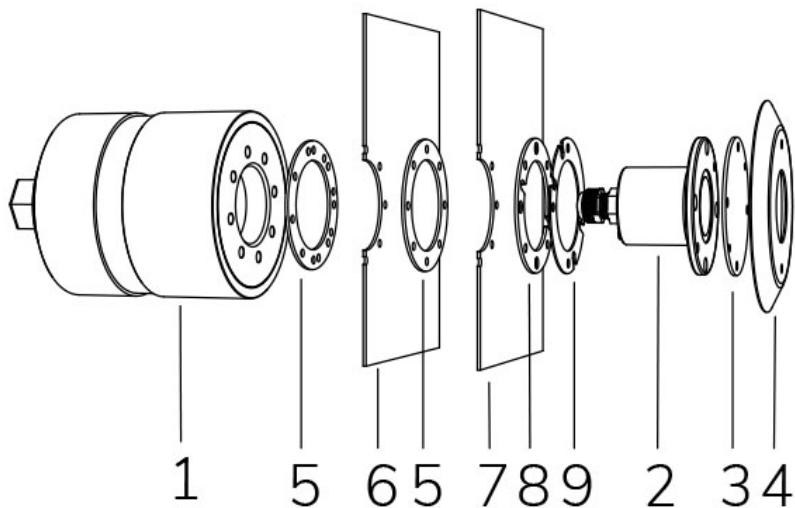

MAGIC SUB WHITE 5300K 95° WITH NICHE AND PVC FLANGE

Cod. 7903347391

LAMP WITH PVC FLANGE, NICHE, DIFFUSER and 4m of CABLE

Fixed colour LED lamp for pool, ideal for small pools, jacuzzi areas and steps. The niche included contains space to collect the cable for maintenance. For panel and reinforced concrete with tiles or pool liner.

Technical data:

Power supply	12 V AC
Current	0.8 A
Maximum real power consumption	10 W
Maximum apparent power consumption	15 VA
Electrical insulation class	III
Connections	4 m SUBMERSIBLE CABLE 2X0.75
Maximum cable lenght	36 m
Coverage area m ²	5 - 10
Beam angle	95°
Number of LEDs	3
LED color	COOL WHITE (5300K)
Total luminous flux	790 lumen
Body made of	AISI316L STEEL AND GLASS
Weight	0.5 kg
Ingress Protection rating	IP68
Working conditions	EXCLUSIVELY IN WATER
Maximum ambient temperature	(water) 40 °C