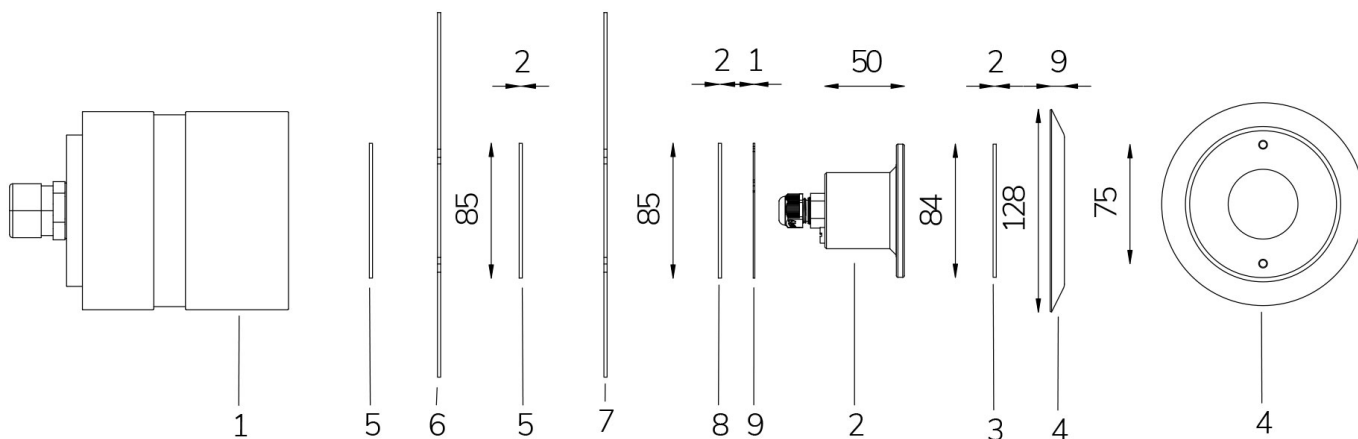

15/02/21 - All specifications included in this document, in the interest of continuous product improvement and to correct any error, can be changed without notice.