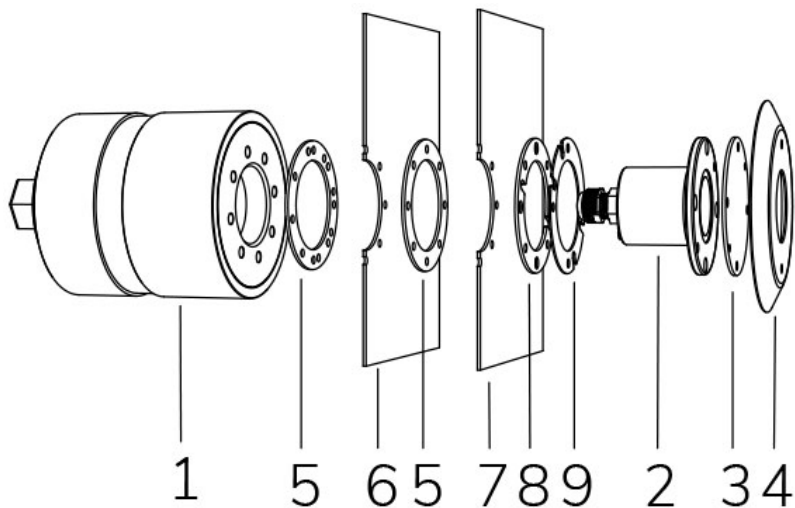

MAGIC SUB WHITE 3000K 95° WITH NICHE AND PVC FLANGE

Cod. 7903347390

LAMP WITH PVC FLANGE, NICHE, DIFFUSER and 4m of CABLE

Fixed colour LED lamp for pool, ideal for small pools, jacuzzi areas and steps. The niche included contains space to collect the cable for maintenance. For panel and reinforced concrete with tiles or pool liner.

Technical data:

Power supply	12 V AC
Current	0.8 A
Maximum real power consumption	10 W
Maximum apparent power consumption	15 VA
Electrical insulation class	III
Connections	4 m SUBMERSIBLE CABLE 2X0.75
Maximum cable lenght	36 m
Coverage area m ²	5 - 10
Beam angle	95°
Number of LEDs	3
LED color	WARM WHITE (3000K)
Total luminous flux	690 lumen
Body made of	AISI316L STEEL AND GLASS
Weight	0.5 kg
Ingress Protection rating	IP68
Working conditions	EXCLUSIVELY IN WATER
Maximum ambient temperature	(water) 40 °C