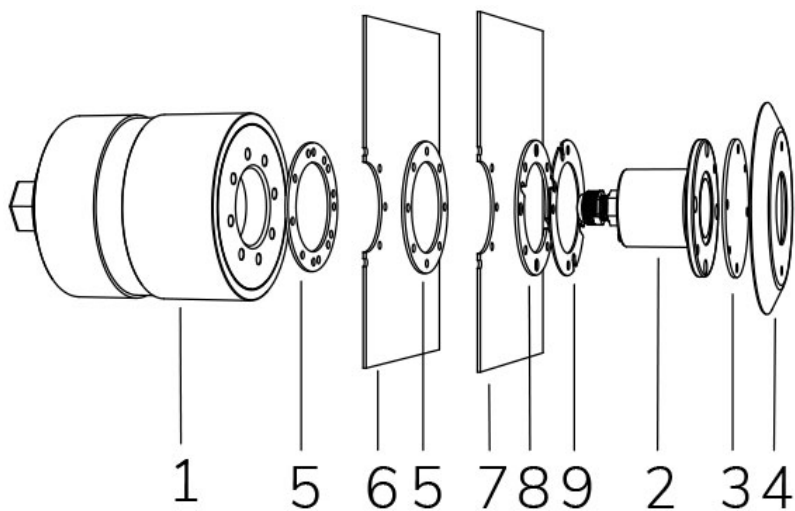

MAGIC SUB WHITE 5300K 16° WITH PVC FLANGE WITHOUT NICHE

Cod. 7904347391L

LAMP WITH PVC FLANGE, DIFFUSER and 4m of CABLE

Fixed colour LED lamp for pool, ideal for small pools, jacuzzi areas and steps. For panel and reinforced concrete with tiles or pool liner. NICHE IS NOT INCLUDED.

Technical data:

Power supply	12 V AC
Current	0.8 A
Maximum real power consumption	10 W
Maximum apparent power consumption	15 VA
Electrical insulation class	III
Connections	4 m SUBMERSIBLE CABLE 2X0.75
Maximum cable length	36 m
Coverage area m ²	5 - 10
Beam angle	16°
Number of LEDs	3
LED color	COOL WHITE (5300K)
Total luminous flux	790 lumen
Body made of	AISI316L STEEL AND GLASS
Weight	0.5 kg
Ingress Protection rating	IP68
Working conditions	EXCLUSIVELY IN WATER
Maximum ambient temperature	(water) 40 °C