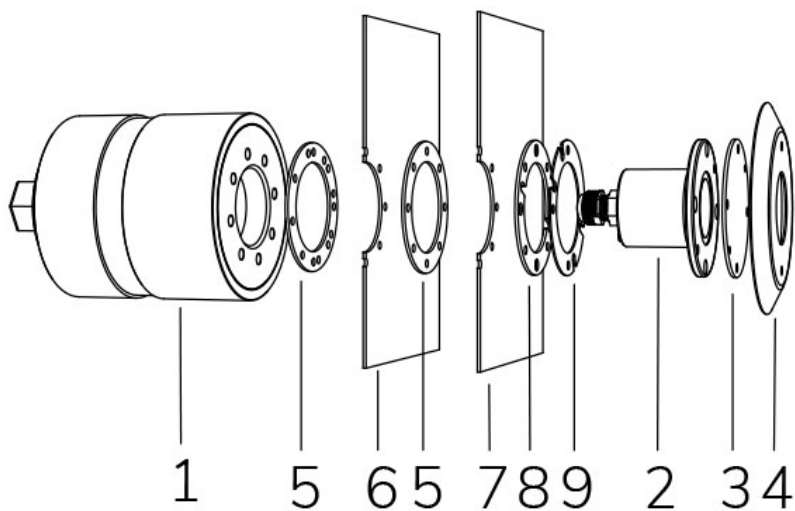

# MAGIC SUB WHITE 3000K 16° WITH PVC FLANGE WITHOUT NICHE

**Cod. 7904347390L**

LAMP WITH PVC FLANGE, DIFFUSER and 4m of CABLE

Fixed colour LED lamp for pool, ideal for small pools, jacuzzi areas and steps. For panel and reinforced concrete with tiles or pool liner. NICHE IS NOT INCLUDED.

**Technical data:**

Power supply	12 V AC
Current	0.8 A
Maximum real power consumption	10 W
Maximum apparent power consumption	15 VA
Electrical insulation class	III
Connections	4 m SUBMERSIBLE CABLE 2X0.75
Maximum cable length	36 m
Coverage area m <sup>2</sup>	5 - 10
Beam angle	16°
Number of LEDs	3
LED color	WARM WHITE (3000K)
Total luminous flux	690 lumen
Body made of	AISI316L STEEL AND GLASS
Weight	0.5 kg
Ingress Protection rating	IP68
Working conditions	EXCLUSIVELY IN WATER
Maximum ambient temperature	(water) 40 °C