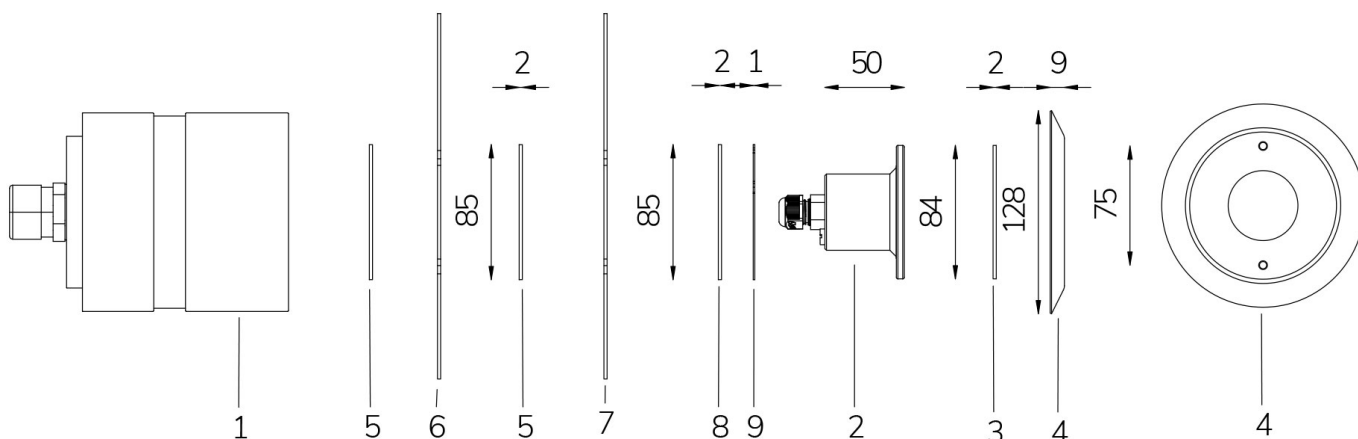

15/02/21 - All specifications included in this document, in the interest of continuous product improvement and to correct any error, can be changed without notice.