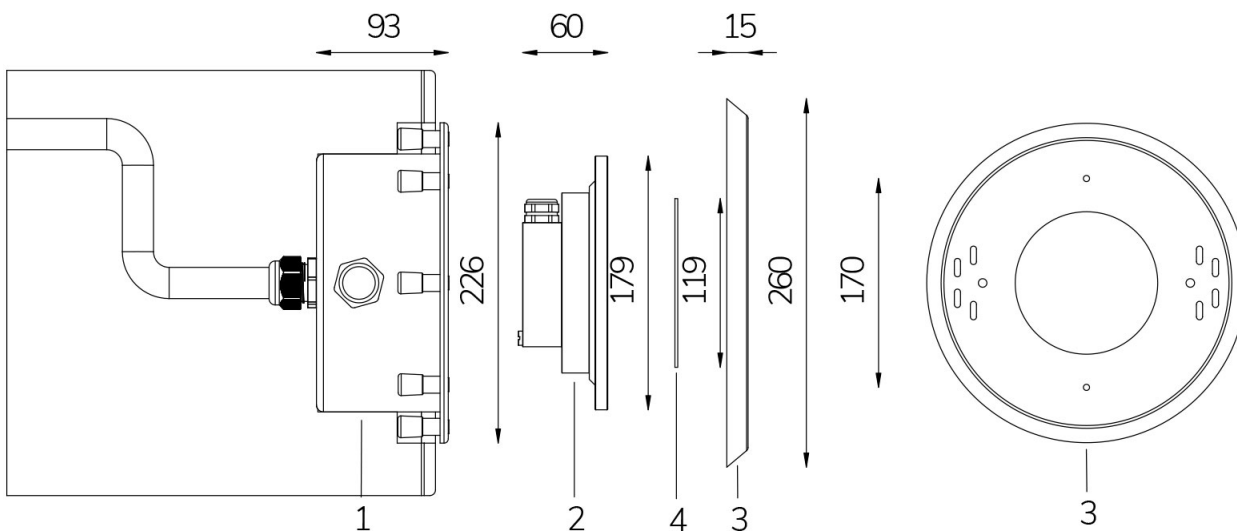

15/02/21 - All specifications included in this document, in the interest of continuous product improvement and to correct any error, can be changed without notice.