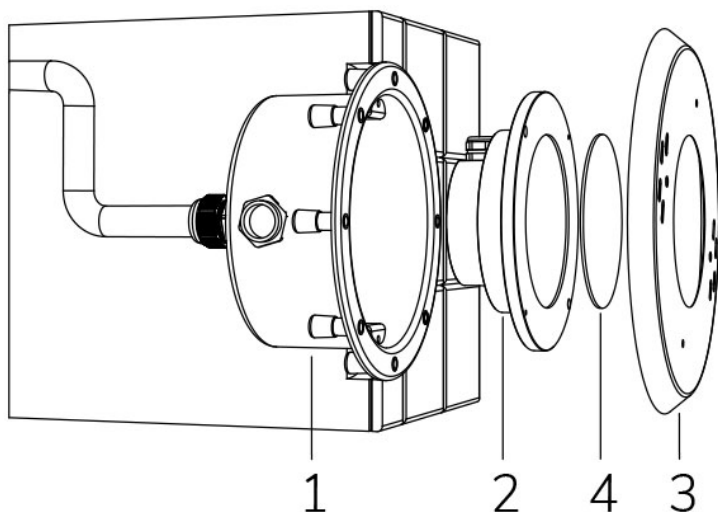

# STW WHITE 5300K 120°

**Cod. 7411784100**

**LAMP WITH STAINLESS STEEL FLANGE, DIFFUSER and 4m of CABLE**

Fixed colour LED lamp for pool, ideal for medium size pools. The dimensions and the flange provided make it possible to install as a replacement for Par 56 300 W halogen lamps in the Wibre projector.

**Technical data:**

Power supply	12 V AC
Current	3.5 A
Maximum real power consumption	36 W
Maximum apparent power consumption	45 VA
Electrical insulation class	III
Connections	4 m BLUE PBS-POOL CABLE 2X2.5
Maximum cable length	24 m
Coverage area m <sup>2</sup>	20 - 25
Replacement of traditional	300 W
Beam angle	120°
Number of LEDs	18 LED
LED color	COOL WHITE (5300K)
Total luminous flux	4060 lumen
Body made of	AISI316L STEEL AND GLASS
Weight	2.4 kg
Ingress Protection rating	IP68
Working conditions	EXCLUSIVELY IN WATER
Maximum ambient temperature	(water) 40 °C