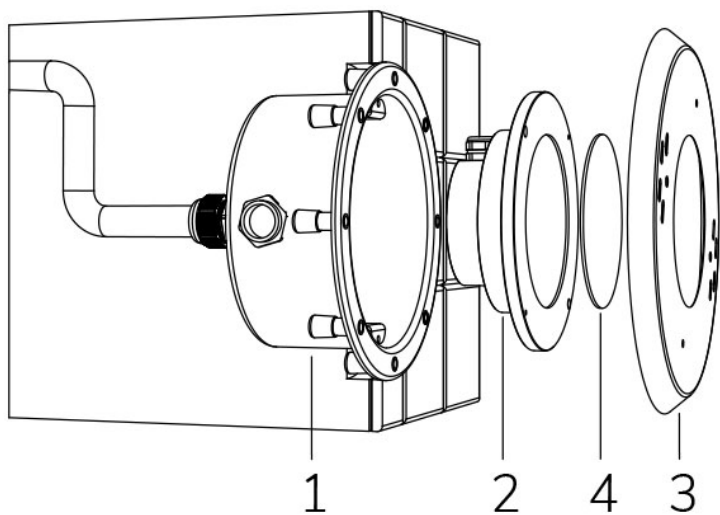

### LAMP WITH STAINLESS STEEL FLANGE, DIFFUSER and 4m of CABLE

Fixed colour LED lamp for pool, ideal for medium size pools. The dimensions and the flange provided make it possible to install as a replacement for Par 56 300 W halogen lamps in the Wibre projector.

#### Technical data:

Power supply	12 V AC
Current	3.5 A
Maximum real power consumption	36 W
Maximum apparent power consumption	45 VA
Electrical insulation class	III
Connections	4 m BLUE PBS-POOL CABLE 2X2.5
Maximum cable length	24 m
Coverage area m <sup>2</sup>	20 - 25
Replacement of traditional	300 W
Beam angle	120°
Number of LEDs	18 LED
LED color	WARM WHITE (3000K)
Total luminous flux	3680 lumen
Body made of	AISI316L STEEL AND GLASS
Weight	2.4 kg
Ingress Protection rating	IP68
Working conditions	EXCLUSIVELY IN WATER
Maximum ambient temperature	(water) 40 °C