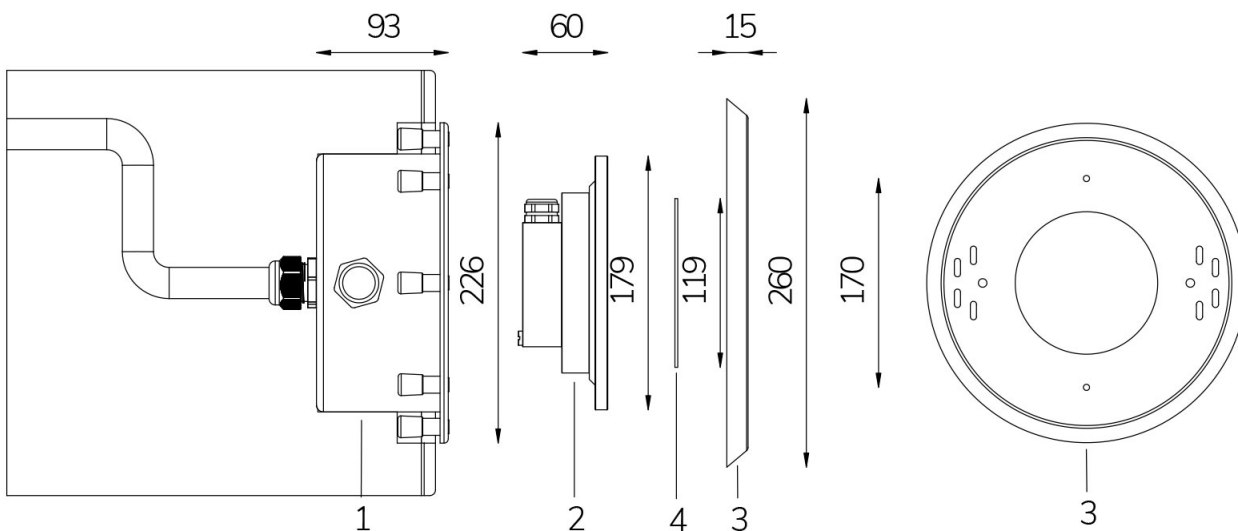

15/02/21 - All specifications included in this document, in the interest of continuous product improvement and to correct any error, can be changed without notice.