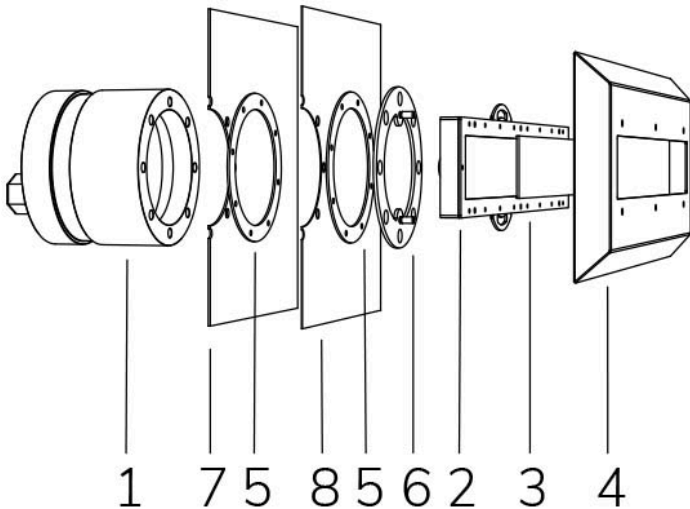

MAGIC LINEA RGBW 120° COMPLETE WITH 4 M CABLE AND UNDERWATER PROJECTOR

Cod. 2112831294

LAMP WITH PVC FLANGE, NICHE, DIFFUSER and 4m of CABLE

LED pool lamp with RGBW variable colour, ideal for medium pools. PLC controlled. The niche included contains space to collect the cable for maintenance. For panel and reinforced concrete with tiles or pool liner.

Technical data:

Power supply	12 V AC
Current	3.75 A
Maximum real power consumption	45 W
Maximum apparent power consumption	61 VA
Electrical insulation class	III
Connections	4 m BLUE PBS-POOL CABLE 2X2.5
Maximum cable length	20 m
Coverage area m ²	20 - 25
Beam angle	120°
Number of LEDs	24
LED color	RGBW
Total luminous flux	1990 lumen
White luminous flux	840 lumen
Red luminous flux	336 lumen
Green luminous flux	576 lumen
Blue luminous flux	144 lumen
Body made of	AISI316L STEEL, PVC AND GLASS
Weight	4 kg
Ingress Protection rating	IP68
Working conditions	EXCLUSIVELY IN WATER
Maximum ambient temperature	(water) 40 °C
Control signal	POWER LINE COMUNICATION
Nr of programmed colors	13
Nr of programmed sequences	10