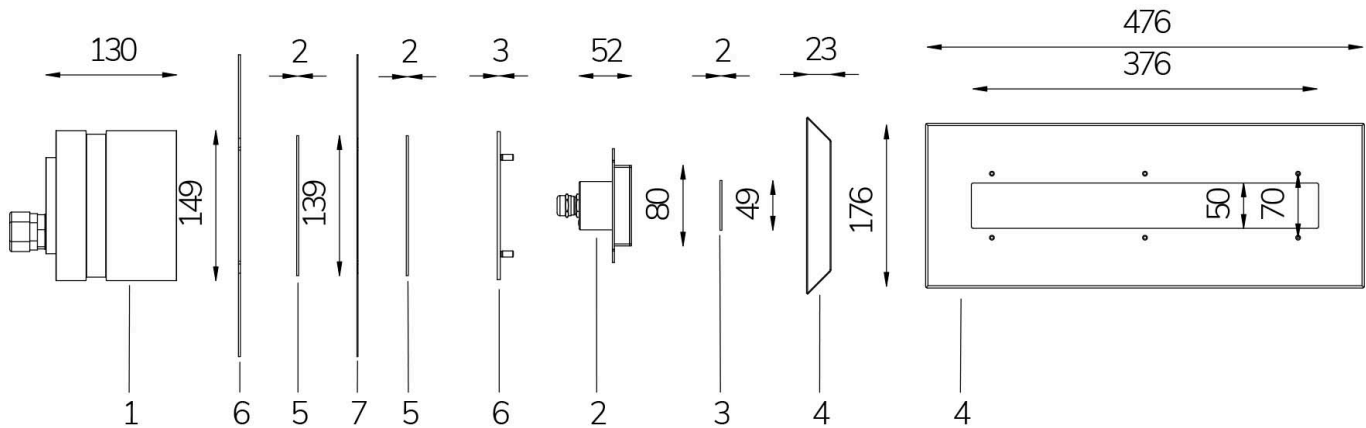

Technical data:

Power supply	12 V AC
Current	3.75 A
Maximum real power consumption	45 W
Maximum apparent power consumption	61 VA
Electrical insulation class	III
Connections	4 m BLUE PBS-POOL CABLE 2X2.5
Maximum cable length	20 m
Coverage area m ²	20 - 25
Beam angle	120°
Number of LEDs	24
LED color	RGBW
Total luminous flux	1990 lumen
White luminous flux	840 lumen
Red luminous flux	336 lumen
Green luminous flux	576 lumen
Blue luminous flux	144 lumen
Body made of	AISI316L STEEL, PVC AND GLASS
Weight	4 kg
Ingress Protection rating	IP68
Working conditions	EXCLUSIVELY IN WATER
Maximum ambient temperature	(water) 40 °C
Control signal	POWER LINE COMUNICATION
Nr of programmed colors	13
Nr of programmed sequences	10

MAGIC LINEA RGBW 120° COMPLETE WITH 4 M CABLE AND UNDERWATER PROJECTOR

Cod. 2112831294

LAMP WITH PVC FLANGE, NICHE, DIFFUSER and 4m of CABLE

LED pool lamp with RGBW variable colour, ideal for medium pools. PLC controlled. The niche included contains space to collect the cable for maintenance. For panel and reinforced concrete with tiles or pool liner.