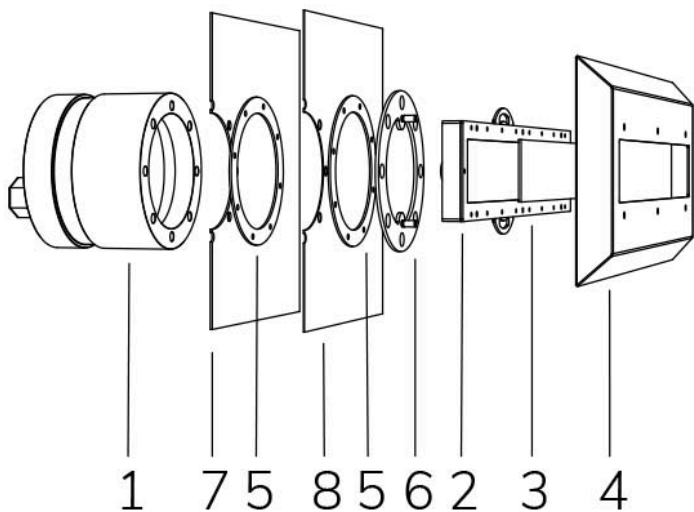

MAGIC LINEA RGBW 120° WITH 4 M CABLE WITHOUT NICHE

Cod. 2112831294L

LAMP WITH PVC FLANGE, NICHE, DIFFUSER and 4m of CABLE

LED pool lamp with RGBW variable colour, ideal for medium pools. PLC controlled. For panel and reinforced concrete with tiles or pool liner.

Technical data:

Power supply	12 V AC
Current	3.75 A
Maximum real power consumption	45 W
Maximum apparent power consumption	61 VA
Electrical insulation class	III
Connections	4 m BLUE PBS-POOL CABLE 2X2.5
Maximum cable length	20 m
Coverage area m ²	20 - 25
Beam angle	120°
Number of LEDs	24
LED color	RGBW
Total luminous flux	1990 lumen
White luminous flux	840 lumen
Red luminous flux	336 lumen
Green luminous flux	576 lumen
Blue luminous flux	144 lumen
Body made of	AISI316L STEEL, PVC AND GLASS
Weight	4 kg
Ingress Protection rating	IP68
Working conditions	EXCLUSIVELY IN WATER
Maximum ambient temperature	(water) 40 °C
Control signal	POWER LINE COMUNICATION
Nr of programmed colors	13
Nr of programmed sequences	10