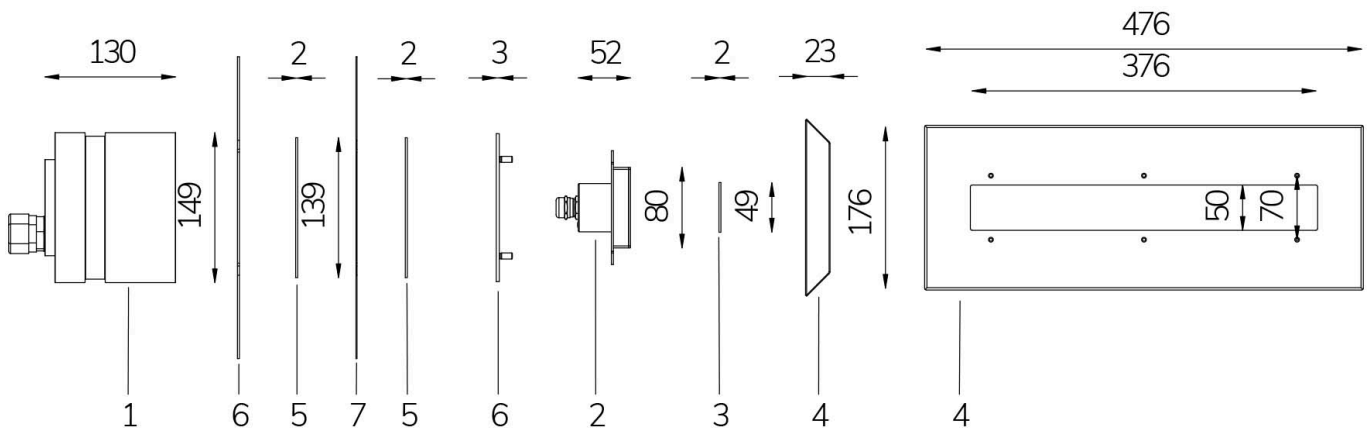

Technical data:

Power supply	12 V AC
Current	3.75 A
Maximum real power consumption	45 W
Maximum apparent power consumption	61 VA
Electrical insulation class	III
Connections	4 m BLUE PBS-POOL CABLE 2X2.5
Maximum cable length	20 m
Coverage area m ²	20 - 25
Beam angle	120°
Number of LEDs	24
LED color	RGBW
Total luminous flux	1990 lumen
White luminous flux	840 lumen
Red luminous flux	336 lumen
Green luminous flux	576 lumen
Blue luminous flux	144 lumen
Body made of	AISI316L STEEL, PVC AND GLASS
Weight	4 kg
Ingress Protection rating	IP68
Working conditions	EXCLUSIVELY IN WATER
Maximum ambient temperature	(water) 40 °C
Control signal	POWER LINE COMUNICATION
Nr of programmed colors	13
Nr of programmed sequences	10

MAGIC LINEA RGBW 120° WITH 4 M CABLE WITHOUT NICHE

Cod. 2112831294L

LAMP WITH PVC FLANGE, NICHE, DIFFUSER and 4m of CABLE

LED pool lamp with RGBW variable colour, ideal for medium pools. PLC controlled. For panel and reinforced concrete with tiles or pool liner.