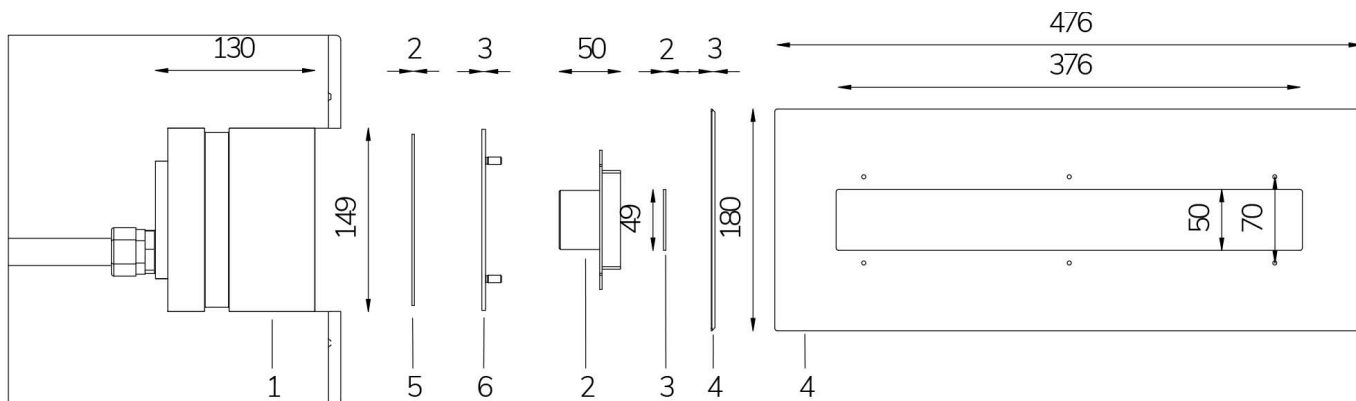

Technical data:

Power supply	12 V AC
Current	3.75 A
Maximum real power consumption	45 W
Maximum apparent power consumption	61 VA
Electrical insulation class	III
Connections	4 m BLUE PBS-POOL CABLE 2X2.5
Maximum cable length	20 m
Coverage area m ²	20 - 25
Beam angle	120°
Number of LEDs	24
LED color	RGBW
Total luminous flux	1990 lumen
White luminous flux	840 lumen
Red luminous flux	336 lumen
Green luminous flux	576 lumen
Blue luminous flux	144 lumen
Body made of	AISI316L STEEL AND GLASS
Weight	4 kg
Ingress Protection rating	IP68
Working conditions	EXCLUSIVELY IN WATER
Maximum ambient temperature	(water) 40 °C
Control signal	POWER LINE COMUNICATION
Nr of programmed colors	13
Nr of programmed sequences	10

MAGIC LINEA RGBW 120° COMPLETE WITH FLANGE AND NICHE

Cod. 2112811294

LAMP WITH STAINLESS STEEL FLANGE, NICHE, DIFFUSER and 4m of CABLE

LED pool lamp with RGBW variable colour, ideal for medium pools. PLC controlled. The niche included contains space to collect the cable for maintenance. For recess installation in reinforced concrete with tiles or pool liner.