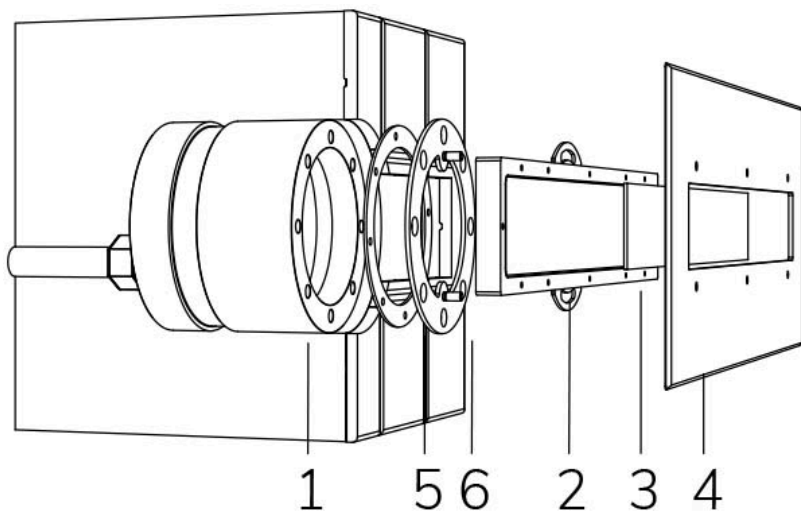

MAGIC LINEA RGBW 120° COMPLETE WITH FLANGE AND NICHE

Cod. 2112811294

LAMP WITH STAINLESS STEEL FLANGE, NICHE, DIFFUSER and 4m of CABLE

LED pool lamp with RGBW variable colour, ideal for medium pools. PLC controlled. The niche included contains space to collect the cable for maintenance. For recess installation in reinforced concrete with tiles or pool liner.

Technical data:

Power supply	12 V AC
Current	3.75 A
Maximum real power consumption	45 W
Maximum apparent power consumption	61 VA
Electrical insulation class	III
Connections	4 m BLUE PBS-POOL CABLE 2X2.5
Maximum cable length	20 m
Coverage area m ²	20 - 25
Beam angle	120°
Number of LEDs	24
LED color	RGBW
Total luminous flux	1990 lumen
White luminous flux	840 lumen
Red luminous flux	336 lumen
Green luminous flux	576 lumen
Blue luminous flux	144 lumen
Body made of	AISI316L STEEL AND GLASS
Weight	4 kg
Ingress Protection rating	IP68
Working conditions	EXCLUSIVELY IN WATER
Maximum ambient temperature	(water) 40 °C
Control signal	POWER LINE COMUNICATION
Nr of programmed colors	13
Nr of programmed sequences	10