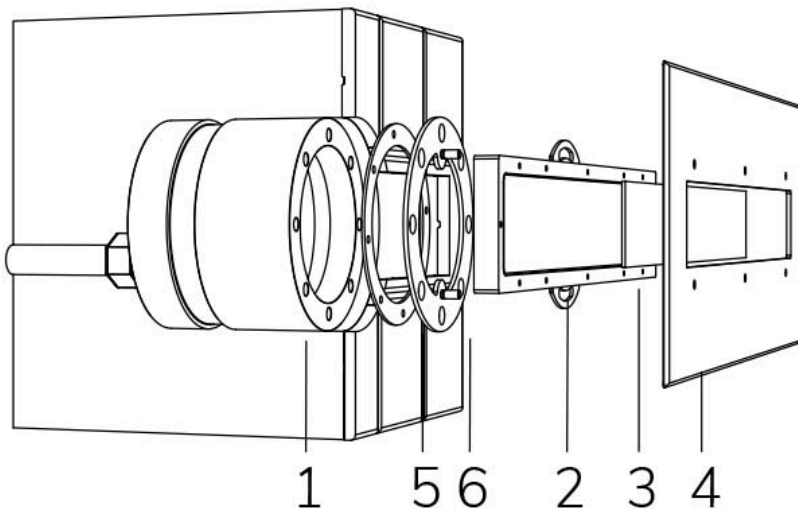

**Technical data:**

|                                    |                               |
|------------------------------------|-------------------------------|
| Power supply                       | 12 V AC                       |
| Current                            | 3.75 A                        |
| Maximum real power consumption     | 45 W                          |
| Maximum apparent power consumption | 61 VA                         |
| Electrical insulation class        | III                           |
| Connections                        | 4 m BLUE PBS-POOL CABLE 2X2.5 |
| Maximum cable length               | 20 m                          |
| Coverage area m <sup>2</sup>       | 20 - 25                       |
| Beam angle                         | 120°                          |
| Number of LEDs                     | 24                            |
| LED color                          | RGBW                          |
| Total luminous flux                | 1990 lumen                    |
| White luminous flux                | 840 lumen                     |
| Red luminous flux                  | 336 lumen                     |
| Green luminous flux                | 576 lumen                     |
| Blue luminous flux                 | 144 lumen                     |
| Body made of                       | AISI316L STEEL AND GLASS      |
| Weight                             | 4 kg                          |
| Ingress Protection rating          | IP68                          |
| Working conditions                 | EXCLUSIVELY IN WATER          |
| Maximum ambient temperature        | (water) 40 °C                 |
| Control signal                     | POWER LINE COMUNICATION       |
| Nr of programmed colors            | 13                            |
| Nr of programmed sequences         | 10                            |