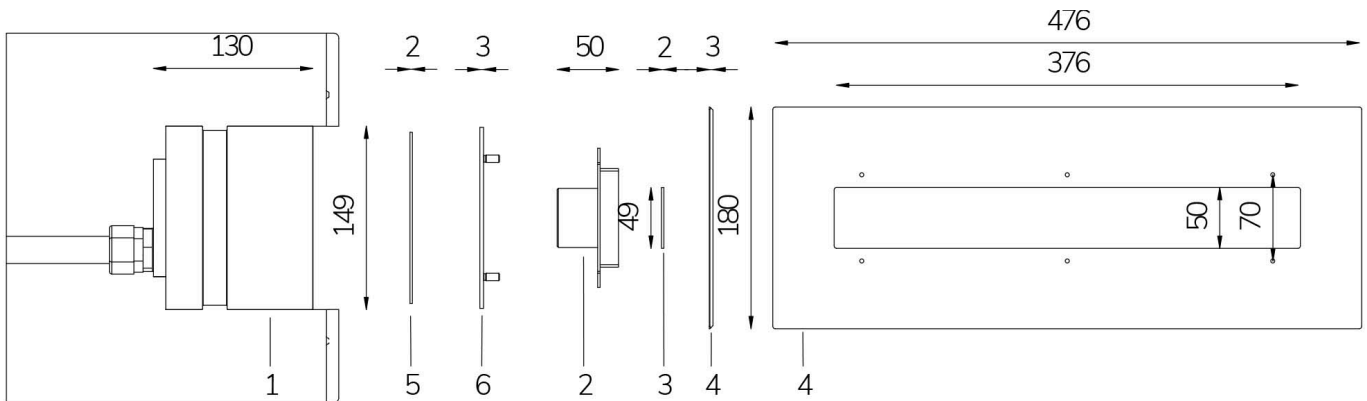

MAGIC LINEA RGBW 120° WITH FLANGE AND WITHOUT NICHE

Cod. 2112811294L

LAMP WITH STAINLESS STEEL FLANGE, DIFFUSER and 4m of CABLE

LED pool lamp with RGBW variable colour, ideal for medium pools. PLC controlled. For recess installation in reinforced concrete with tiles or pool liner. NICHE IS NOT INCLUDED.

15/02/21 - All specifications included in this document, in the interest of continuous product improvement and to correct any error, can be changed without notice.