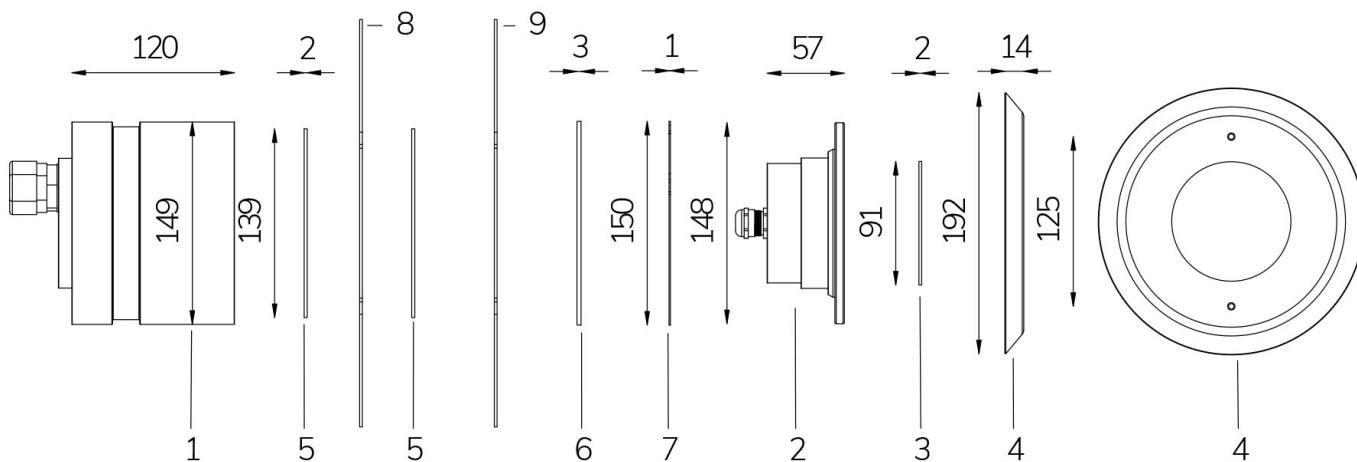

Technical data:

Power supply	12 V AC
Current	5.25 A
Maximum real power consumption	63 W
Maximum apparent power consumption	79 VA
Electrical insulation class	III
Connections	4 m BLUE PBS-POOL CABLE 5X1
Maximum cable length	5 m
Coverage area m ²	25 - 30
Beam angle	120°
Number of LEDs	24
LED color	RGBW
Total luminous flux	3200 lumen
White luminous flux	1284 lumen
Red luminous flux	749 lumen
Green luminous flux	1147 lumen
Blue luminous flux	20 lumen
Body made of	AISI316L STEEL AND GLASS
Weight	1.5 kg
Ingress Protection rating	IP68
Working conditions	EXCLUSIVELY IN WATER
Maximum ambient temperature	(water) 40 °C
Control signal	DMX 512
DMX channels	1 RED, 2 GREEN, 3 BLUE, 4 WHITE, 5 STROBE EFFECT, 6 RAINBOW EFFECT

PERLA RGBW POWER DMX 120° WITH PVC FLANGE AND NICHE

Cod. 2115346694

LAMP WITH PVC FLANGE, NICHE, DIFFUSER and 4m of CABLE

LED pool lamp with RGBW variable colour, ideal for large pools. Controlled by DMX 512 signal. The niche included contains space to collect the cable for maintenance. For panel and reinforced concrete with tiles or pool liner.