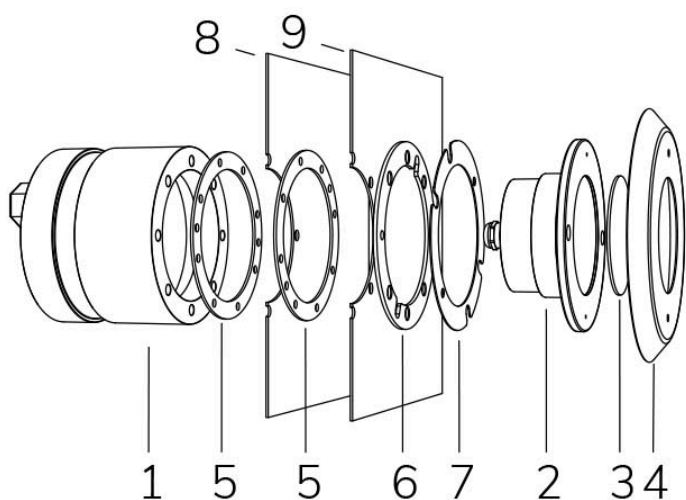

PERLA RGBW POWER DMX 120° WITH PVC FLANGE AND NICHE

Cod. 2115346694

LAMP WITH PVC FLANGE, NICHE, DIFFUSER and 4m of CABLE

LED pool lamp with RGBW variable colour, ideal for large pools. Controlled by DMX 512 signal. The niche included contains space to collect the cable for maintenance. For panel and reinforced concrete with tiles or pool liner.

Technical data:

Power supply	12 V AC
Current	5.25 A
Maximum real power consumption	63 W
Maximum apparent power consumption	79 VA
Electrical insulation class	III
Connections	4 m BLUE PBS-POOL CABLE 5X1
Maximum cable length	5 m
Coverage area m ²	25 - 30
Beam angle	120°
Number of LEDs	24
LED color	RGBW
Total luminous flux	3200 lumen
White luminous flux	1284 lumen
Red luminous flux	749 lumen
Green luminous flux	1147 lumen
Blue luminous flux	20 lumen
Body made of	AISI316L STEEL AND GLASS
Weight	1.5 kg
Ingress Protection rating	IP68
Working conditions	EXCLUSIVELY IN WATER
Maximum ambient temperature	(water) 40 °C
Control signal	DMX 512
DMX channels	1 RED, 2 GREEN, 3 BLUE, 4 WHITE, 5 STROBE EFFECT, 6 RAINBOW EFFECT