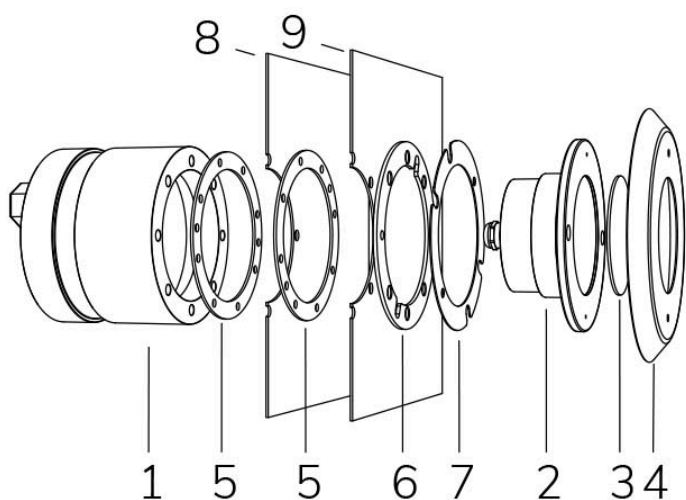

# PERLA RGBW POWER DMX 120° WITH PVC FLANGE WITHOUT NICHE

**Cod. 2115346694L**

LAMP WITH PVC FLANGE, DIFFUSER and 4m of CABLE

LED pool lamp with RGBW variable colour, ideal for large pools. Controlled by DMX 512 signal. For panel and reinforced concrete with tiles or pool liner. NICHE IS NOT INCLUDED.

**Technical data:**

Power supply	12 V AC
Current	5.25 A
Maximum real power consumption	63 W
Maximum apparent power consumption	79 VA
Electrical insulation class	III
Connections	4 m BLUE PBS-POOL CABLE 5X1
Maximum cable length	5 m
Coverage area m <sup>2</sup>	25 - 30
Beam angle	120°
Number of LEDs	24
LED color	RGBW
Total luminous flux	3200 lumen
White luminous flux	1284 lumen
Red luminous flux	749 lumen
Green luminous flux	1147 lumen
Blue luminous flux	20 lumen
Body made of	AISI316L STEEL AND GLASS
Weight	1.5 kg
Ingress Protection rating	IP68
Working conditions	EXCLUSIVELY IN WATER
Maximum ambient temperature	(water) 40 °C
Control signal	DMX 512
DMX channels	1 RED, 2 GREEN, 3 BLUE, 4 WHITE, 5 STROBE EFFECT, 6 RAINBOW EFFECT

- 1 NICHE
- 2 LAMP
- 3 OPTICAL DIFFUSER
- 4 FRONT FLANGE
- 5 GASKET
- 6 LINER FLANGE
- 7 PLEXY SPACER
- 8 PANEL
- 9 POOL LINER

15/02/21 - All specifications included in this document, in the interest of continuous product improvement and to correct any error, can be changed without notice.