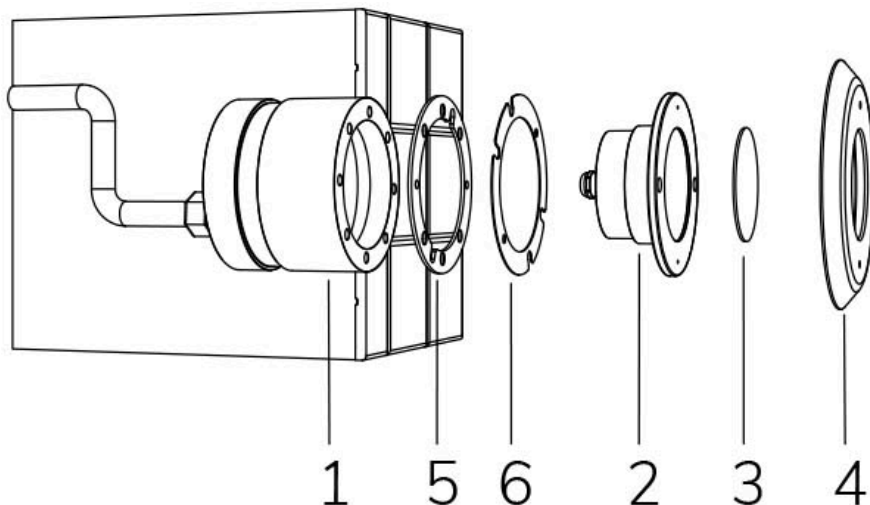

PERLA RGBW DMX 120° WITH PVC FLANGE AND NICHE

Cod. 2112346694

LAMP WITH PVC FLANGE, NICHE, DIFFUSER and 4m of CABLE

LED pool lamp with RGBW variable colour, ideal for medium pools. Controlled by DMX 512 signal. The niche included contains space to collect the cable for maintenance. For panel and reinforced concrete with tiles or pool liner.

Technical data:

Power supply	12 V AC
Current	4 A
Maximum real power consumption	48 W
Maximum apparent power consumption	60 VA
Electrical insulation class	III
Connections	4 m BLUE PBS-POOL CABLE 5X1
Maximum cable length	7 m
Coverage area m ²	20 - 25
Beam angle	120°
Number of LEDs	24
LED color	RGBW
Total luminous flux	2170 lumen
White luminous flux	860 lumen
Red luminous flux	484 lumen
Green luminous flux	810 lumen
Blue luminous flux	16 lumen
Body made of	AISI316L STEEL AND GLASS
Weight	1.5 kg
Ingress Protection rating	IP68
Working conditions	EXCLUSIVELY IN WATER
Maximum ambient temperature	(water) 40 °C
Control signal	DMX 512
DMX channels	1 RED, 2 GREEN, 3 BLUE, 4 WHITE, 5 STROBE EFFECT, 6 RAINBOW EFFECT