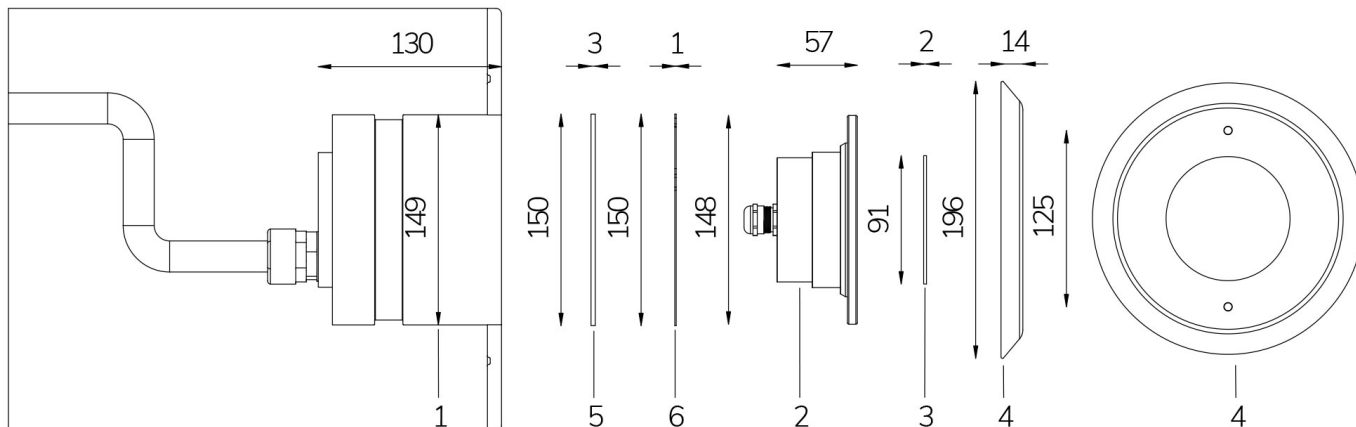

Technical data:

Power supply	12 V AC
Current	4 A
Maximum real power consumption	48 W
Maximum apparent power consumption	60 VA
Electrical insulation class	III
Connections	4 m BLUE PBS-POOL CABLE 5X1
Maximum cable length	7 m
Coverage area m ²	20 - 25
Beam angle	120°
Number of LEDs	24
LED color	RGBW
Total luminous flux	2170 lumen
White luminous flux	860 lumen
Red luminous flux	484 lumen
Green luminous flux	810 lumen
Blue luminous flux	16 lumen
Body made of	AISI316L STEEL AND GLASS
Weight	1.5 kg
Ingress Protection rating	IP68
Working conditions	EXCLUSIVELY IN WATER
Maximum ambient temperature	(water) 40 °C
Control signal	DMX 512
DMX channels	1 RED, 2 GREEN, 3 BLUE, 4 WHITE, 5 STROBE EFFECT, 6 RAINBOW EFFECT

PERLA RGBW DMX 120° WITH PVC FLANGE AND NICHE

Cod. 2112346694

LAMP WITH PVC FLANGE, NICHE, DIFFUSER and 4m of CABLE

LED pool lamp with RGBW variable colour, ideal for medium pools. Controlled by DMX 512 signal. The niche included contains space to collect the cable for maintenance. For panel and reinforced concrete with tiles or pool liner.