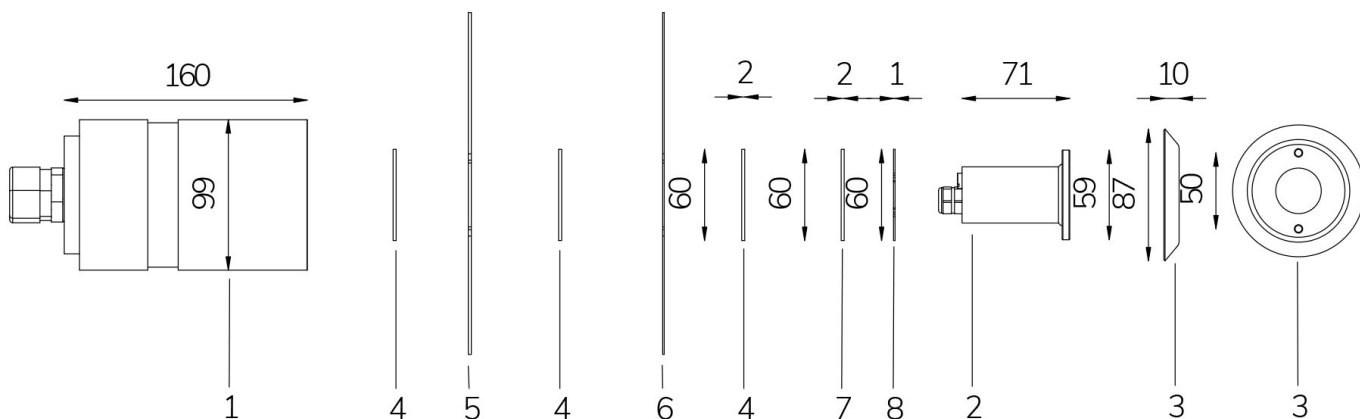

15/02/21 - All specifications included in this document, in the interest of continuous product improvement and to correct any error, can be changed without notice.