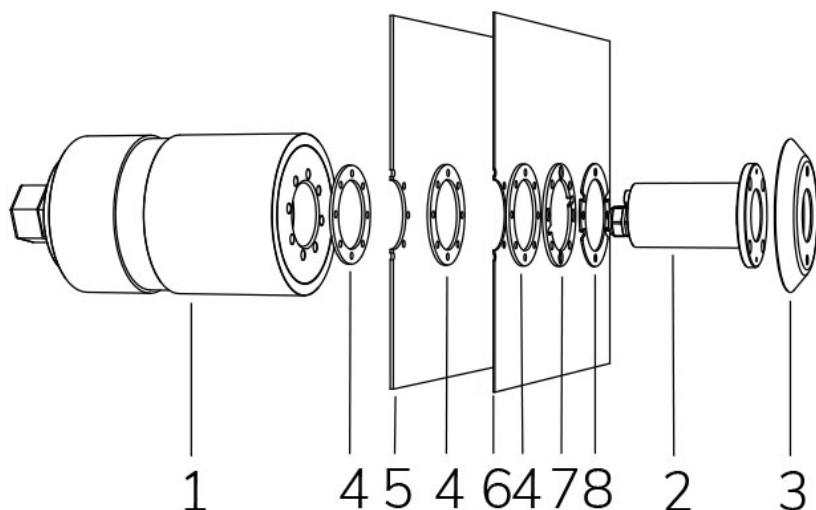

# MICRO PERLA RGBW DMX 120° WITH WATERTIGHT NICHE AND STAINLESS STEEL FLANGE

**Cod. 2103230194**

LAMP WITH STAINLESS STEEL FLANGE, NICHE, DIFFUSER and 4m of CABLE

LED pool lamp with RGBW variable colour, ideal for small pools, jacuzzi areas and steps. Controlled by DMX 512 signal. The niche included contains space to collect the cable for maintenance. For panel and reinforced concrete with tiles or pool liner.

Technical data:

Power supply	12 V AC
Current	0.5 A
Maximum real power consumption	6 W
Maximum apparent power consumption	10 VA
Electrical insulation class	III
Connections	4 m BLUE PBS-POOL CABLE 5X0.5
Maximum cable length	34 metri
Coverage area m <sup>2</sup>	UP TO 5
Beam angle	120°
Number of LEDs	4
LED color	RGBW
Total luminous flux	353 lumen
Body made of	AISI316L STEEL AND GLASS
Weight	0.6 kg
Ingress Protection rating	IP68
Working conditions	EXCLUSIVELY IN WATER
Maximum ambient temperature	(water) 40 °C
Control signal	DMX 512
DMX channels	1 RED, 2 GREEN, 3 BLUE, 4 WHITE, 5 STROBE EFFECT, 6 RAINBOW EFFECT