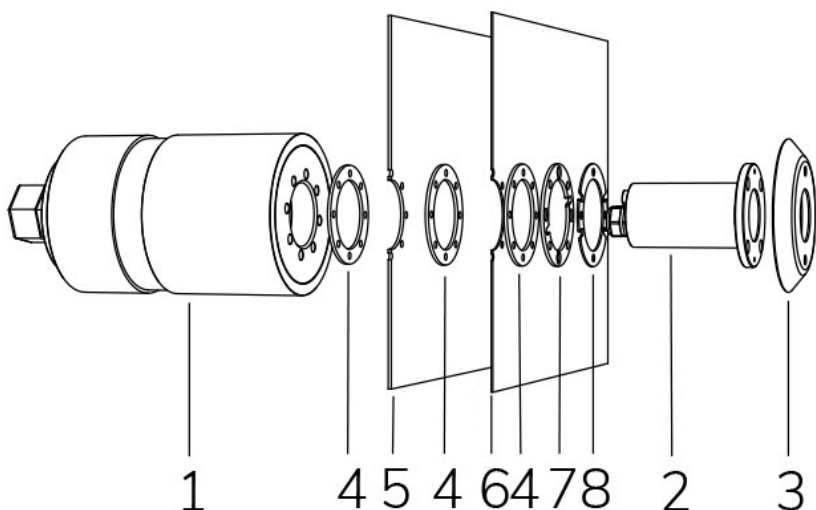

MICRO PERLA RGBW DMX 120° WITH INOX FLANGE WITHOUT NICHE

Cod. 2103230194L

LAMP WITH STAINLESS STEEL FLANGE, DIFFUSER and 4m of CABLE

LED pool lamp with RGBW variable colour, ideal for small pools, jacuzzi areas and steps. Controlled by DMX 512 signal. For panel and reinforced concrete with tiles or pool liner. NICHE IS NOT INCLUDED.

Technical data:

Power supply	12 V AC
Current	0.5 A
Maximum real power consumption	6 W
Maximum apparent power consumption	10 VA
Electrical insulation class	III
Connections	4 m BLUE PBS-POOL CABLE 5X0.5
Maximum cable length	34 metri
Coverage area m ²	UP TO 5
Beam angle	120°
Number of LEDs	4
LED color	RGBW
Total luminous flux	353 lumen
Body made of	AISI316L STEEL AND GLASS
Weight	0.6 kg
Ingress Protection rating	IP68
Working conditions	EXCLUSIVELY IN WATER
Maximum ambient temperature	(water) 40 °C
Control signal	DMX 512
DMX channels	1 RED, 2 GREEN, 3 BLUE, 4 WHITE, 5 STROBE EFFECT, 6 RAINBOW EFFECT