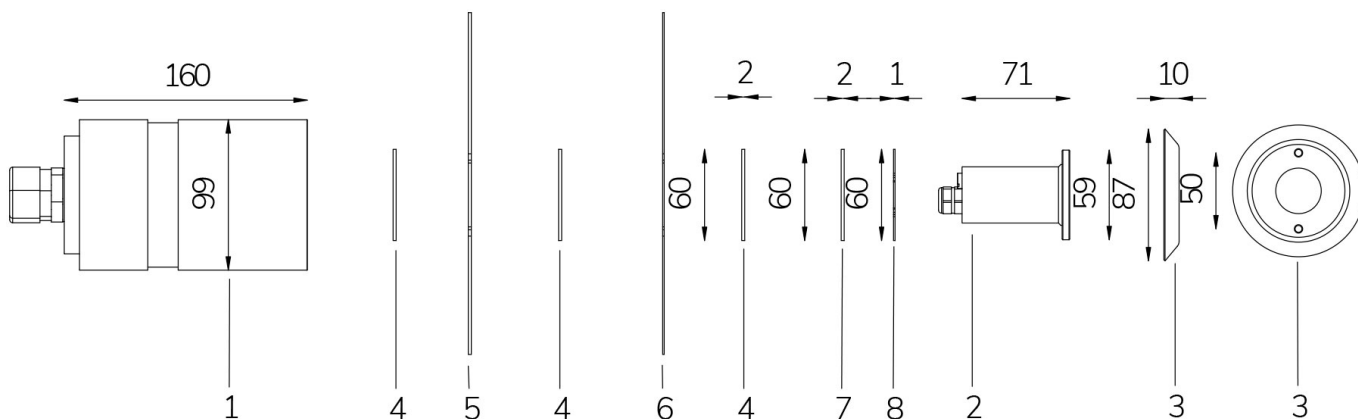

15/02/21 - All specifications included in this document, in the interest of continuous product improvement and to correct any error, can be changed without notice.