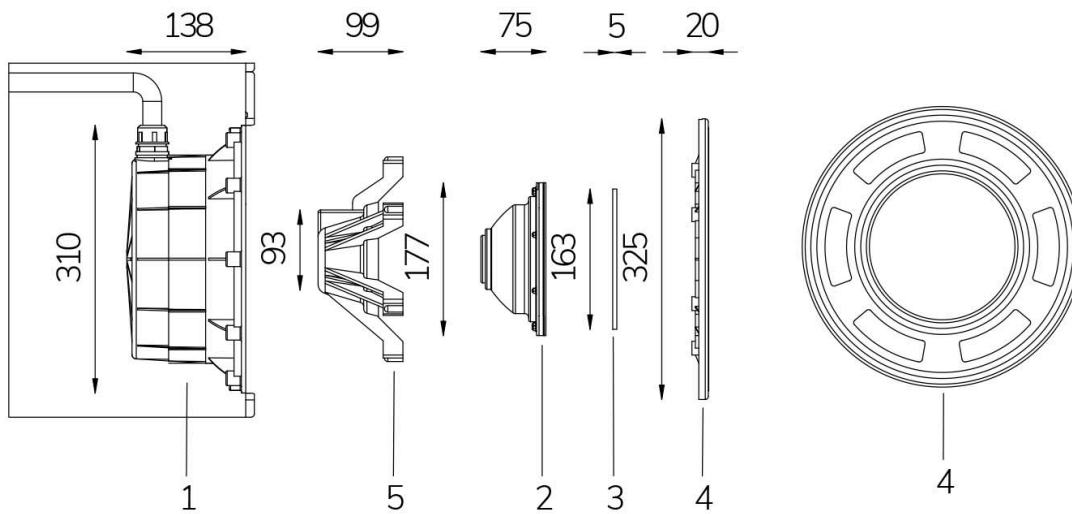

Technical data:

Power supply	12 V AC
Current	5.75 A
Maximum real power consumption	69 W
Maximum apparent power consumption	87 VA
Electrical insulation class	III
Connections	4 m NEOPRENE CABLE 5X1.5
Maximum cable length	8 m
Coverage area m ²	25 - 30
Replacement of traditional	300 W
Beam angle	120°
Number of LEDs	36
LED color	RGBW
Total luminous flux	2970 lumen
White luminous flux	1260 lumen
Red luminous flux	504 lumen
Green luminous flux	864 lumen
Blue luminous flux	216 lumen
Body made of	AISI316L STEEL AND GLASS
Weight	1 kg
Ingress Protection rating	IP68
Working conditions	EXCLUSIVELY IN WATER
Maximum ambient temperature	(water) 40 °C
Control signal	DMX 512
DMX channels	1 RED, 2 GREEN, 3 BLUE, 4 WHITE, 5 STROBE EFFECT, 6 RAINBOW EFFECT

- 1 NICHE
- 2 LAMP
- 3 OPTICAL DIFFUSER
- 4 FRONT FLANGE
- 5 LAMP HOLDER RING

15/02/21 - All specifications included in this document, in the interest of continuous product improvement and to correct any error, can be changed without notice.

PAR 56 RGBW DMX POWER Cod. 6613172500

120° WITH CABLE AND UNDERWATER PROJECTOR

LAMP WITH NICHE and 4m of CABLE

LED pool lamp with RGBW variable colour, ideal for large pools. Controlled by DMX 512 signal. The standard PAR 56 dimensions makes it possible to install in projectors that are normally used for traditional 300W halogen lamps.