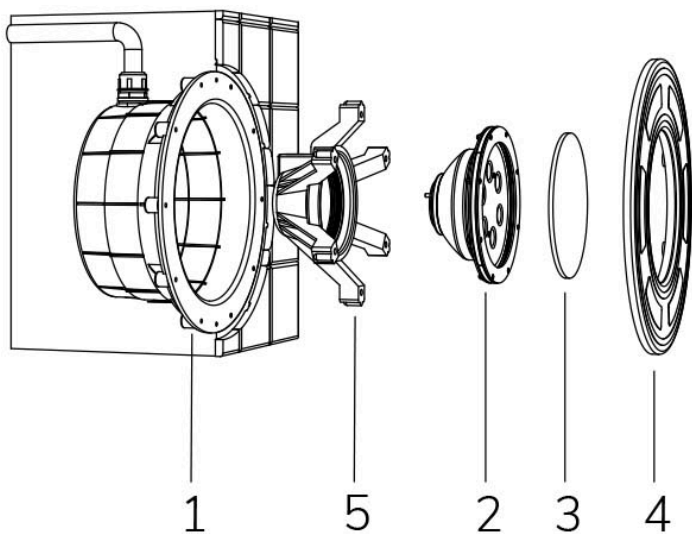

PAR 56 RGBW DMX POWER Cod. 6613172500

120° WITH CABLE AND UNDERWATER PROJECTOR

LAMP WITH NICHE and 4m of CABLE

LED pool lamp with RGBW variable colour, ideal for large pools. Controlled by DMX 512 signal. The standard PAR 56 dimensions makes it possible to install in projectors that are normally used for traditional 300W halogen lamps.

Technical data:

Power supply	12 V AC
Current	5.75 A
Maximum real power consumption	69 W
Maximum apparent power consumption	87 VA
Electrical insulation class	III
Connections	4 m NEOPRENE CABLE 5X1.5
Maximum cable length	8 m
Coverage area m ²	25 - 30
Replacement of traditional	300 W
Beam angle	120°
Number of LEDs	36
LED color	RGBW
Total luminous flux	2970 lumen
White luminous flux	1260 lumen
Red luminous flux	504 lumen
Green luminous flux	864 lumen
Blue luminous flux	216 lumen
Body made of	AISI316L STEEL AND GLASS
Weight	1 kg
Ingress Protection rating	IP68
Working conditions	EXCLUSIVELY IN WATER
Maximum ambient temperature	(water) 40 °C
Control signal	DMX 512
DMX channels	1 RED, 2 GREEN, 3 BLUE, 4 WHITE, 5 STROBE EFFECT, 6 RAINBOW EFFECT