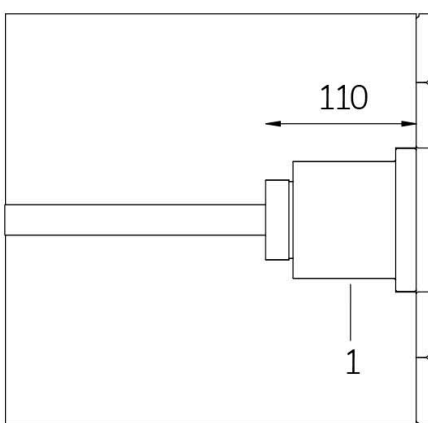

19/02/21 - All specifications included in this document, in the interest of continuous product improvement and to correct any error, can be changed without notice.