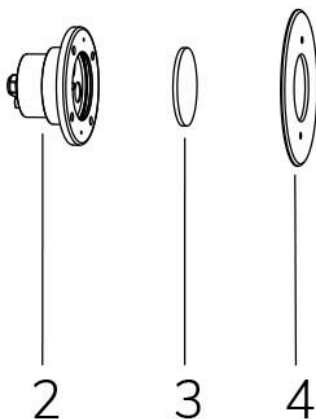

MINI PERLA WHITE IN 5300K 120° WITHOUT NICHE

Cod. 2108827391L

LAMP WITH STAINLESS STEEL FLANGE, DIFFUSER and 4m of CABLE

Fixed colour LED lamp for pool, ideal for medium and small pools. For recess installation in reinforced concrete with tiles or pool liner. NICHE IS NOT INCLUDED.

Technical data:

Power supply	12 V AC
Current	2.25 A
Maximum real power consumption	27 W
Maximum apparent power consumption	36 VA
Electrical insulation class	III
Connections	4 m BLUE PBS-POOL CABLE 2X2.5
Maximum cable length	30 m
Coverage area m ²	15 - 20
Beam angle	120°
Number of LEDs	12
LED color	COOL WHITE (5300K)
Total luminous flux	2795 lumen
Body made of	AISI316L STEEL AND GLASS
Weight	1.2 kg
Ingress Protection rating	IP68
Working conditions	EXCLUSIVELY IN WATER
Maximum ambient temperature	(water) 40 °C

- 1 NICHE
- 2 LAMP
- 3 OPTICAL DIFFUSER
- 4 FRONT FLANGE
- 5 GASKET

19/02/21 - All specifications included in this document, in the interest of continuous product improvement and to correct any error, can be changed without notice.