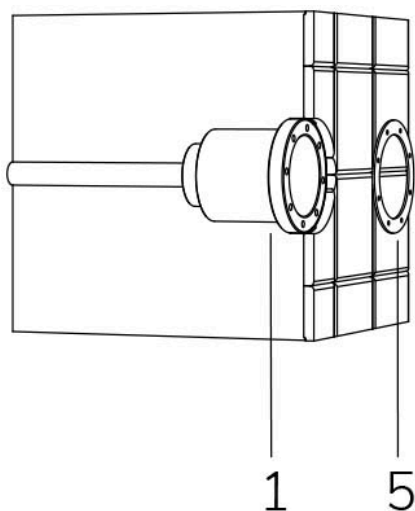

MINI PERLA WHITE IN 5300K 120° WITHOUT NICHE

Cod. 2108827391L

LAMP WITH STAINLESS STEEL FLANGE, DIFFUSER and 4m of CABLE

Fixed colour LED lamp for pool, ideal for medium and small pools. For recess installation in reinforced concrete with tiles or pool liner. NICHE IS NOT INCLUDED.

Technical data:

Power supply	12 V AC
Current	2.25 A
Maximum real power consumption	27 W
Maximum apparent power consumption	36 VA
Electrical insulation class	III
Connections	4 m BLUE PBS-POOL CABLE 2X2.5
Maximum cable length	30 m
Coverage area m ²	15 - 20
Beam angle	120°
Number of LEDs	12
LED color	COOL WHITE (5300K)
Total luminous flux	2795 lumen
Body made of	AISI316L STEEL AND GLASS
Weight	1.2 kg
Ingress Protection rating	IP68
Working conditions	EXCLUSIVELY IN WATER
Maximum ambient temperature	(water) 40 °C