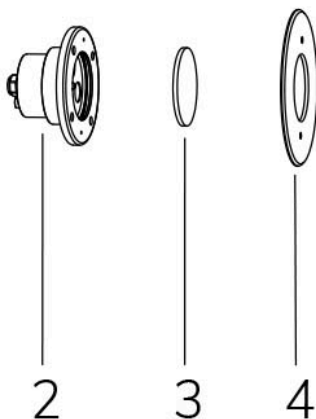

# MINI PERLA WHITE IN 3000K 120° WITH STAINLESS STEEL FLANGE WITHOUT NICHE

**Cod. 2108827390L**

LAMP WITH STAINLESS STEEL FLANGE, DIFFUSER and 4m of CABLE

Fixed colour LED lamp for pool, ideal for medium and small pools. For recess installation in reinforced concrete with tiles or pool liner. NICHE IS NOT INCLUDED.

Technical data:

Power supply	12 V AC
Current	2.25 A
Maximum real power consumption	27 W
Maximum apparent power consumption	36 VA
Electrical insulation class	III
Connections	4 m BLUE PBS-POOL CABLE 2X2.5
Maximum cable length	30 m
Coverage area m <sup>2</sup>	15 - 20
Beam angle	120°
Number of LEDs	12
LED color	WARM WHITE (3000K)
Total luminous flux	2510 lumen
Body made of	AISI316L STEEL AND GLASS
Weight	1.2 kg
Ingress Protection rating	IP68
Working conditions	EXCLUSIVELY IN WATER
Maximum ambient temperature	(water) 40 °C

- 1 NICHE
- 2 LAMP
- 3 OPTICAL DIFFUSER
- 4 FRONT FLANGE
- 5 GASKET

19/02/21 - All specifications included in this document, in the interest of continuous product improvement and to correct any error, can be changed without notice.