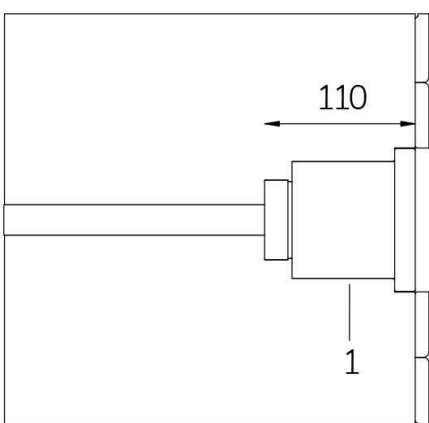

19/02/21 - All specifications included in this document, in the interest of continuous product improvement and to correct any error, can be changed without notice.