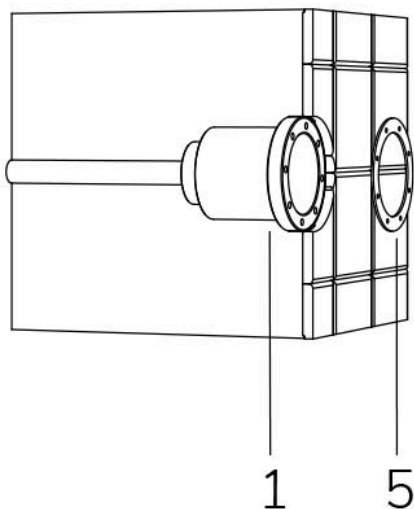

# MINI PERLA WHITE IN 3000K 120° WITH STAINLESS STEEL FLANGE WITHOUT NICHE

**Cod. 2108827390L**

LAMP WITH STAINLESS STEEL FLANGE, DIFFUSER and 4m of CABLE

Fixed colour LED lamp for pool, ideal for medium and small pools. For recess installation in reinforced concrete with tiles or pool liner. NICHE IS NOT INCLUDED.

Technical data:

Power supply	12 V AC
Current	2.25 A
Maximum real power consumption	27 W
Maximum apparent power consumption	36 VA
Electrical insulation class	III
Connections	4 m BLUE PBS-POOL CABLE 2X2.5
Maximum cable length	30 m
Coverage area m <sup>2</sup>	15 - 20
Beam angle	120°
Number of LEDs	12
LED color	WARM WHITE (3000K)
Total luminous flux	2510 lumen
Body made of	AISI316L STEEL AND GLASS
Weight	1.2 kg
Ingress Protection rating	IP68
Working conditions	EXCLUSIVELY IN WATER
Maximum ambient temperature	(water) 40 °C