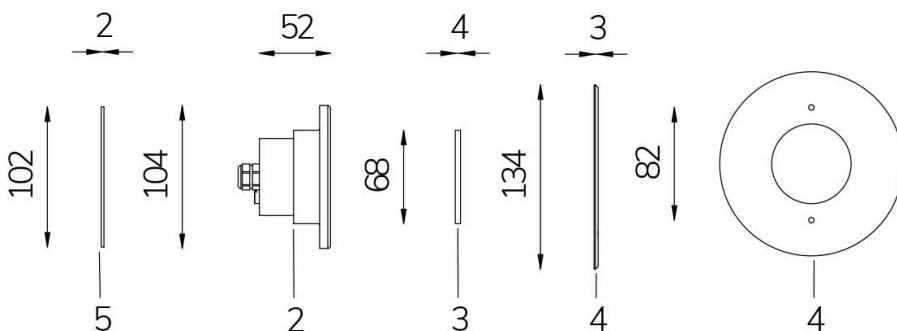

19/02/21 - All specifications included in this document, in the interest of continuous product improvement and to correct any error, can be changed without notice.