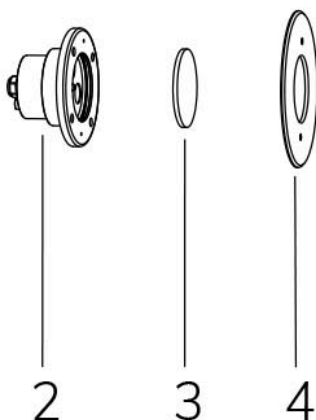

# MINI PERLA BLU IN 120° WITH STAINLESS STEEL FLANGE WITHOUT NICHE

**Cod. 2108827310L**

LAMP WITH STAINLESS STEEL FLANGE, DIFFUSER and 4m of CABLE

Fixed colour LED lamp for pool, ideal for medium and small pools. For recess installation in reinforced concrete with tiles or pool liner. NICHE IS NOT INCLUDED.

**Technical data:**

Power supply	12 V AC
Current	2.25 A
Maximum real power consumption	27 W
Maximum apparent power consumption	36 VA
Electrical insulation class	III
Connections	4 m BLUE PBS-POOL CABLE 2X2.5
Maximum cable length	30 m
Coverage area m <sup>2</sup>	15 - 20
Beam angle	120°
Number of LEDs	12
LED color	BLUE
Body made of	AISI316L STEEL AND GLASS
Weight	1.2 kg
Ingress Protection rating	IP68
Working conditions	EXCLUSIVELY IN WATER
Maximum ambient temperature	(water) 40 °C

- 1 NICHE
- 2 LAMP
- 3 OPTICAL DIFFUSER
- 4 FRONT FLANGE
- 5 GASKET

19/02/21 - All specifications included in this document, in the interest of continuous product improvement and to correct any error, can be changed without notice.