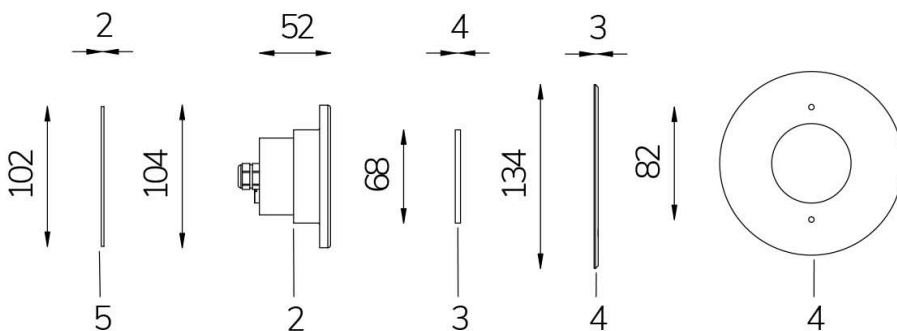

19/02/21 - All specifications included in this document, in the interest of continuous product improvement and to correct any error, can be changed without notice.