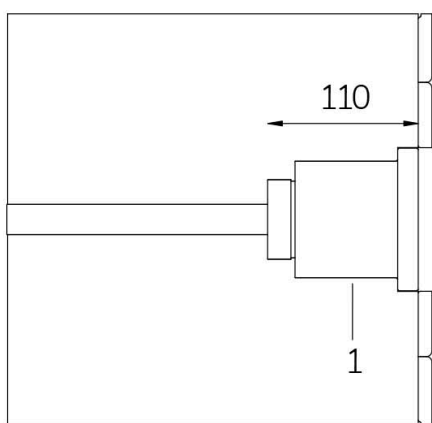

19/02/21 - All specifications included in this document, in the interest of continuous product improvement and to correct any error, can be changed without notice.