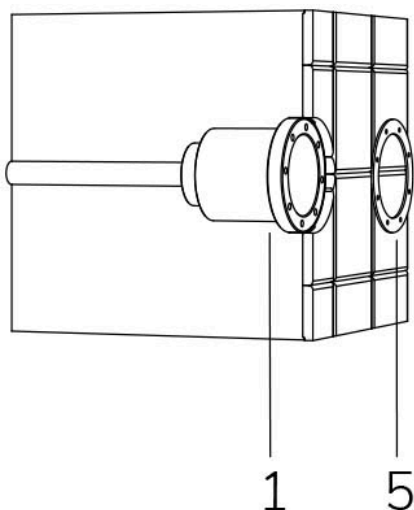

# MINI PERLA BLU IN 120° WITH STAINLESS STEEL FLANGE WITHOUT NICHE

**Cod. 2108827310L**

LAMP WITH STAINLESS STEEL FLANGE, DIFFUSER and 4m of CABLE

Fixed colour LED lamp for pool, ideal for medium and small pools. For recess installation in reinforced concrete with tiles or pool liner. NICHE IS NOT INCLUDED.

**Technical data:**

Power supply	12 V AC
Current	2.25 A
Maximum real power consumption	27 W
Maximum apparent power consumption	36 VA
Electrical insulation class	III
Connections	4 m BLUE PBS-POOL CABLE 2X2.5
Maximum cable length	30 m
Coverage area m <sup>2</sup>	15 - 20
Beam angle	120°
Number of LEDs	12
LED color	BLUE
Body made of	AISI316L STEEL AND GLASS
Weight	1.2 kg
Ingress Protection rating	IP68
Working conditions	EXCLUSIVELY IN WATER
Maximum ambient temperature	(water) 40 °C