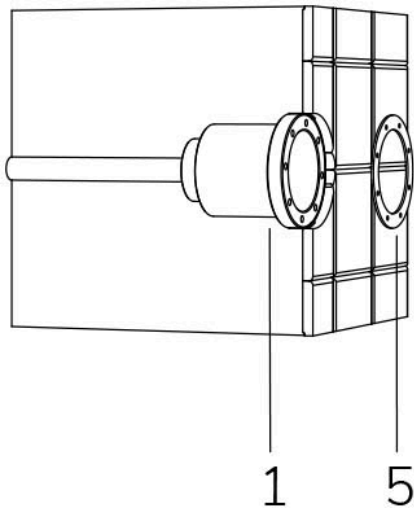

MINI PERLA WHITE IN 5300K 120° WITH STAINLESS STEEL FLANGE and WALL ADAPTER

Cod. 2108824191

LAMP WITH STAINLESS STEEL FLANGE, NICHE, DIFFUSER and 4m of CABLE

Fixed colour LED lamp for pool, ideal for medium and small pools. Niche included with small dimensions. For recess installation in reinforced concrete with tiles or pool liner.

Technical data:

Power supply	12 V AC
Current	2.25 A
Maximum real power consumption	27 W
Maximum apparent power consumption	36 VA
Electrical insulation class	III
Connections	4 m BLUE PBS-POOL CABLE 2X2.5
Maximum cable length	30 m
Coverage area m ²	15 - 20
Beam angle	120°
Number of LEDs	12
LED color	COOL WHITE (5300K)
Total luminous flux	2795 lumen
Body made of	AISI316L STEEL AND GLASS
Weight	1.2 kg
Ingress Protection rating	IP68
Working conditions	EXCLUSIVELY IN WATER
Maximum ambient temperature	(water) 40 °C