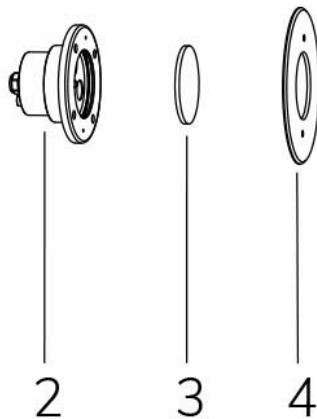

MINI PERLA WHITE IN 5300K 120° WITH STAINLESS STEEL FLANGE and WALL ADAPTER

Cod. 2108824191

LAMP WITH STAINLESS STEEL FLANGE, NICHE, DIFFUSER and 4m of CABLE

Fixed colour LED lamp for pool, ideal for medium and small pools. Niche included with small dimensions. For recess installation in reinforced concrete with tiles or pool liner.

Technical data:

Power supply	12 V AC
Current	2.25 A
Maximum real power consumption	27 W
Maximum apparent power consumption	36 VA
Electrical insulation class	III
Connections	4 m BLUE PBS-POOL CABLE 2X2.5
Maximum cable length	30 m
Coverage area m ²	15 - 20
Beam angle	120°
Number of LEDs	12
LED color	COOL WHITE (5300K)
Total luminous flux	2795 lumen
Body made of	AISI316L STEEL AND GLASS
Weight	1.2 kg
Ingress Protection rating	IP68
Working conditions	EXCLUSIVELY IN WATER
Maximum ambient temperature	(water) 40 °C

- 1 NICHE
- 2 LAMP
- 3 OPTICAL DIFFUSER
- 4 FRONT FLANGE
- 5 GASKET

19/02/21 - All specifications included in this document, in the interest of continuous product improvement and to correct any error, can be changed without notice.