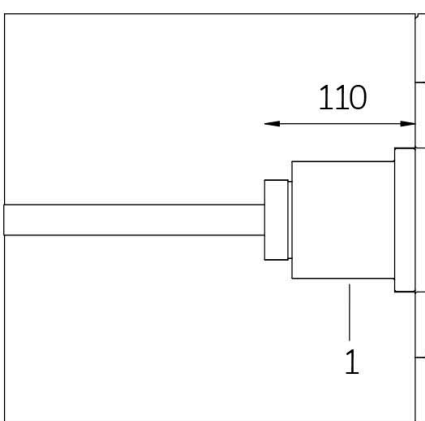

19/02/21 - All specifications included in this document, in the interest of continuous product improvement and to correct any error, can be changed without notice.