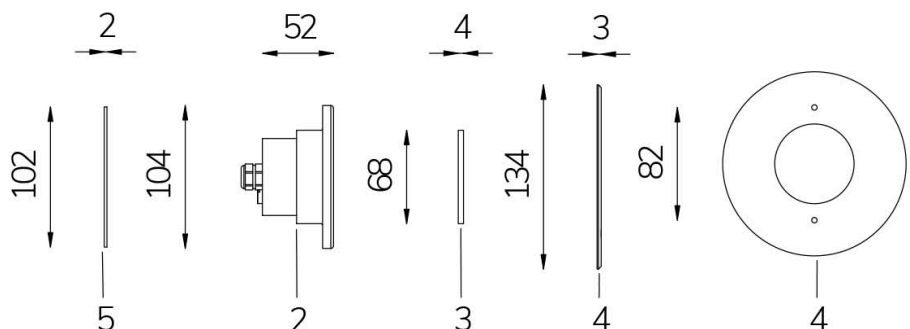

19/02/21 - All specifications included in this document, in the interest of continuous product improvement and to correct any error, can be changed without notice.