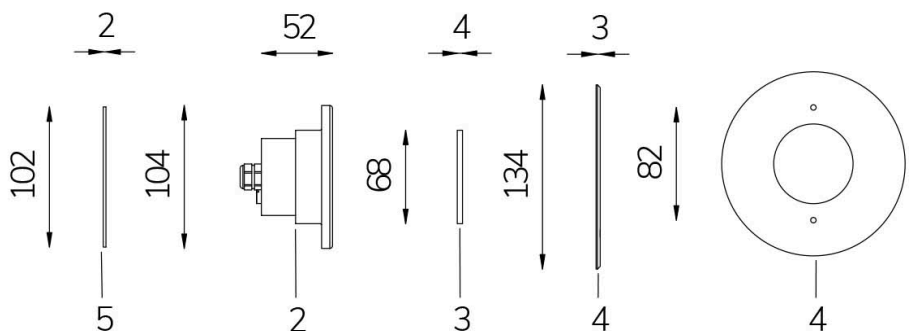

19/02/21 - All specifications included in this document, in the interest of continuous product improvement and to correct any error, can be changed without notice.