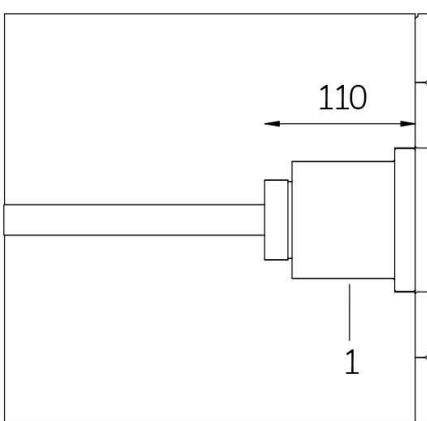

19/02/21 - All specifications included in this document, in the interest of continuous product improvement and to correct any error, can be changed without notice.