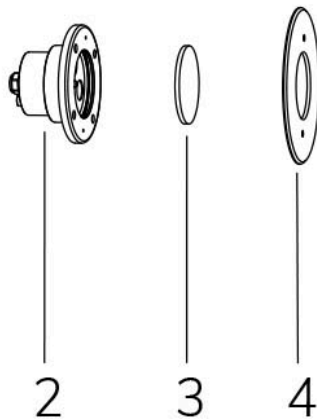

MINI PERLA WHITE IN 3000K 120° WITH STAINLESS STEEL FLANGE and WALL ADAPTER

Cod. 2108824190

LAMP WITH STAINLESS STEEL FLANGE, NICHE, DIFFUSER and 4m of CABLE

Fixed colour LED lamp for pool, ideal for medium and small pools. Niche included with small dimensions. For recess installation in reinforced concrete with tiles or pool liner.

Technical data:

Power supply	12 V AC
Current	2.25 A
Maximum real power consumption	27 W
Maximum apparent power consumption	36 VA
Electrical insulation class	III
Connections	4 m BLUE PBS-POOL CABLE 2X2.5
Maximum cable length	30 m
Coverage area m ²	15 - 20
Beam angle	120°
Number of LEDs	12
LED color	WARM WHITE (3000K)
Total luminous flux	2510 lumen
Body made of	AISI316L STEEL AND GLASS
Weight	1.2 kg
Ingress Protection rating	IP68
Working conditions	EXCLUSIVELY IN WATER
Maximum ambient temperature	(water) 40 °C

- 1 NICHE
- 2 LAMP
- 3 OPTICAL DIFFUSER
- 4 FRONT FLANGE
- 5 GASKET

19/02/21 - All specifications included in this document, in the interest of continuous product improvement and to correct any error, can be changed without notice.