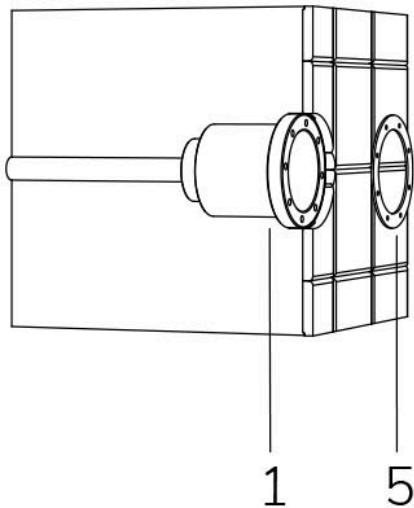

MINI PERLA WHITE IN 3000K 120° WITH STAINLESS STEEL FLANGE and WALL ADAPTER

Cod. 2108824190

LAMP WITH STAINLESS STEEL FLANGE, NICHE, DIFFUSER and 4m of CABLE

Fixed colour LED lamp for pool, ideal for medium and small pools. Niche included with small dimensions. For recess installation in reinforced concrete with tiles or pool liner.

Technical data:

Power supply	12 V AC
Current	2.25 A
Maximum real power consumption	27 W
Maximum apparent power consumption	36 VA
Electrical insulation class	III
Connections	4 m BLUE PBS-POOL CABLE 2X2.5
Maximum cable length	30 m
Coverage area m ²	15 - 20
Beam angle	120°
Number of LEDs	12
LED color	WARM WHITE (3000K)
Total luminous flux	2510 lumen
Body made of	AISI316L STEEL AND GLASS
Weight	1.2 kg
Ingress Protection rating	IP68
Working conditions	EXCLUSIVELY IN WATER
Maximum ambient temperature	(water) 40 °C