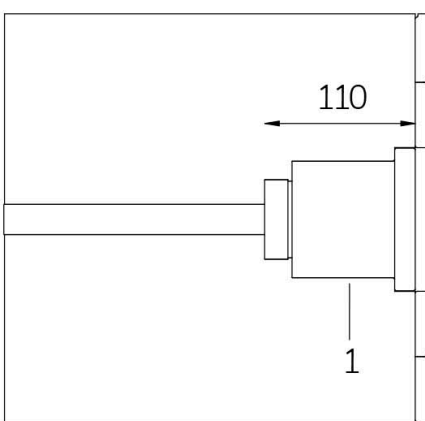

19/02/21 - All specifications included in this document, in the interest of continuous product improvement and to correct any error, can be changed without notice.