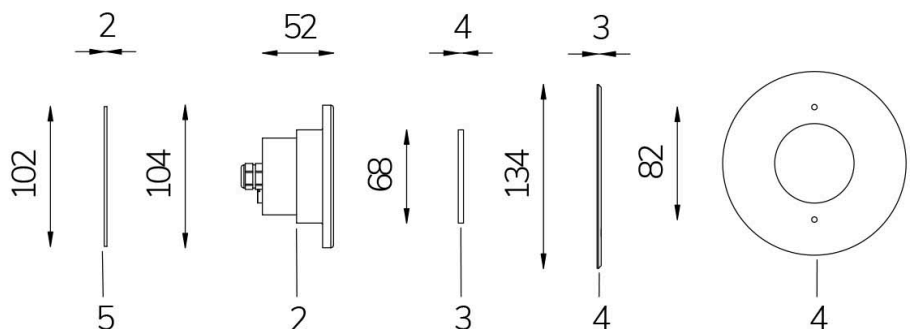

19/02/21 - All specifications included in this document, in the interest of continuous product improvement and to correct any error, can be changed without notice.