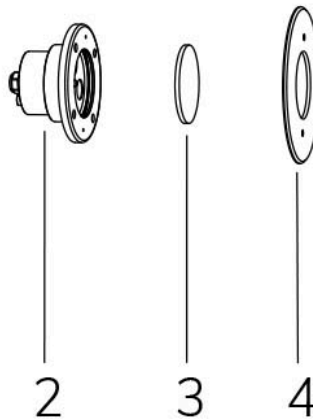

MINI PERLA BLU IN 120° WITH STAINLESS STEEL FLANGE and WALL ADAPTER

Cod. 2108824110

LAMP WITH STAINLESS STEEL FLANGE, NICHE, DIFFUSER and 4m of CABLE

Fixed colour LED lamp for pool, ideal for medium and small pools. Niche included with small dimensions. For recess installation in reinforced concrete with tiles or pool liner.

Technical data:

Power supply	12 V AC
Current	2.25 A
Maximum real power consumption	27 W
Maximum apparent power consumption	36 VA
Electrical insulation class	III
Connections	4 m BLUE PBS-POOL CABLE 2X2.5
Maximum cable length	30 m
Coverage area m ²	15 - 20
Beam angle	120°
Number of LEDs	12
LED color	BLUE
Body made of	AISI316L STEEL AND GLASS
Weight	1.2 kg
Ingress Protection rating	IP68
Working conditions	EXCLUSIVELY IN WATER
Maximum ambient temperature	(water) 40 °C

- 1 NICHE
- 2 LAMP
- 3 OPTICAL DIFFUSER
- 4 FRONT FLANGE
- 5 GASKET

19/02/21 - All specifications included in this document, in the interest of continuous product improvement and to correct any error, can be changed without notice.