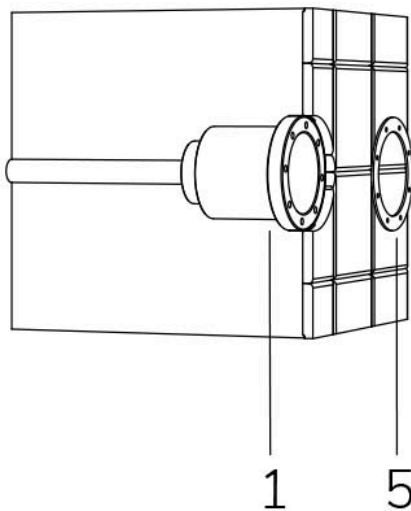

MINI PERLA BLU IN 120° WITH STAINLESS STEEL FLANGE and WALL ADAPTER

Cod. 2108824110

LAMP WITH STAINLESS STEEL FLANGE, NICHE, DIFFUSER and 4m of CABLE

Fixed colour LED lamp for pool, ideal for medium and small pools. Niche included with small dimensions. For recess installation in reinforced concrete with tiles or pool liner.

Technical data:

Power supply	12 V AC
Current	2.25 A
Maximum real power consumption	27 W
Maximum apparent power consumption	36 VA
Electrical insulation class	III
Connections	4 m BLUE PBS-POOL CABLE 2X2.5
Maximum cable length	30 m
Coverage area m ²	15 - 20
Beam angle	120°
Number of LEDs	12
LED color	BLUE
Body made of	AISI316L STEEL AND GLASS
Weight	1.2 kg
Ingress Protection rating	IP68
Working conditions	EXCLUSIVELY IN WATER
Maximum ambient temperature	(water) 40 °C