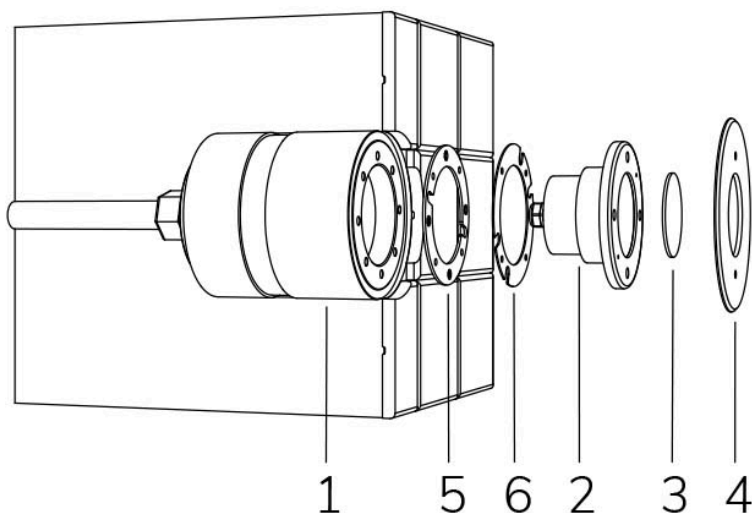

MINI PERLA RGBW DMX IN 120° WITHOUT NICHE

Cod. 2112827394L

LAMP WITH STAINLESS STEEL FLANGE, DIFFUSER and 4m of CABLE

LED pool lamp with RGBW variable colour, ideal for small and medium pools.
Controlled by DMX 512 signal. For recess installation in reinforced concrete with tiles or pool liner. NICHE IS NOT INCLUDED.

Technical data:

Power supply	12 V AC
Current	1.8 A
Maximum real power consumption	22 W
Maximum apparent power consumption	28 VA
Electrical insulation class	III
Connections	4 m BLUE PBS-POOL CABLE 5X1
Maximum cable length	15 m
Coverage area m ²	15 - 20
Beam angle	120°
Number of LEDs	12
LED color	RGBW
Total luminous flux	1130 lumen
Body made of	AISI316L STEEL AND GLASS
Weight	1.2 kg
Ingress Protection rating	IP68
Working conditions	EXCLUSIVELY IN WATER
Maximum ambient temperature	(water) 40 °C
Control signal	DMX 512
DMX channels	1 RED, 2 GREEN, 3 BLUE, 4 WHITE, 5 STROBE EFFECT, 6 RAINBOW EFFECT