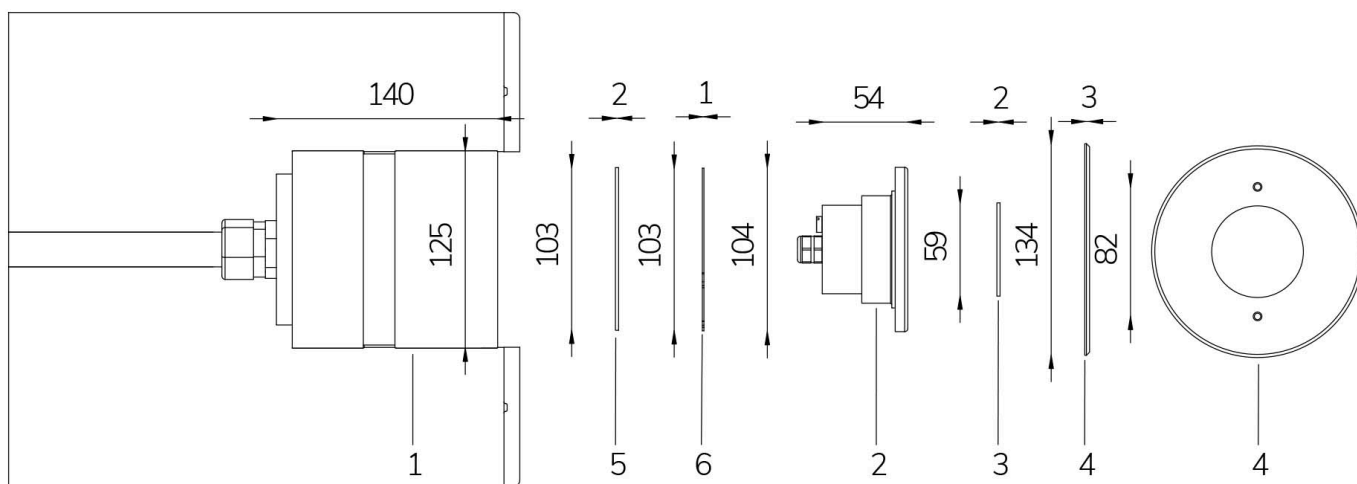

19/02/21 - All specifications included in this document, in the interest of continuous product improvement and to correct any error, can be changed without notice.