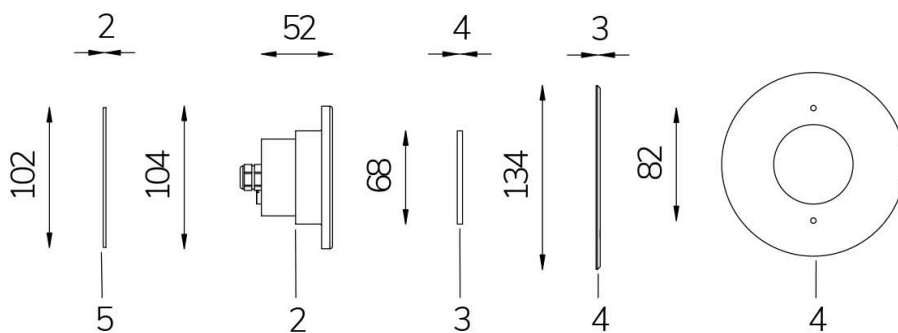

19/02/21 - All specifications included in this document, in the interest of continuous product improvement and to correct any error, can be changed without notice.