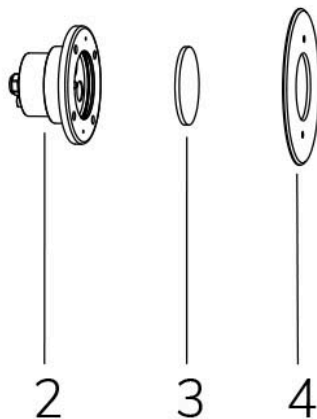

MINI PERLA RGBW DMX IN 120° WITH D85 NICHE

Cod. 2112820294

LAMP WITH STAINLESS STEEL FLANGE, NICHE, DIFFUSER and 4m of CABLE

LED pool lamp with RGBW variable colour, ideal for small and medium pools. Controlled by DMX 512 signal. Niche included with small dimensions. For recess installation in reinforced concrete with tiles or pool liner.

Technical data:

Power supply	12 V AC
Current	1.8 A
Maximum real power consumption	22 W
Maximum apparent power consumption	28 VA
Electrical insulation class	III
Connections	4 m BLUE PBS-POOL CABLE 5X1
Maximum cable length	15 m
Coverage area m ²	15 - 20
Beam angle	120°
Number of LEDs	12
LED color	RGBW
Total luminous flux	1130 lumen
Body made of	AISI316L STEEL AND GLASS
Weight	1.2 kg
Ingress Protection rating	IP68
Working conditions	EXCLUSIVELY IN WATER
Maximum ambient temperature	(water) 40 °C
Control signal	DMX 512
DMX channels	1 RED, 2 GREEN, 3 BLUE, 4 WHITE, 5 STROBE EFFECT, 6 RAINBOW EFFECT

- 1 NICHE
- 2 LAMP
- 3 OPTICAL DIFFUSER
- 4 FRONT FLANGE
- 5 GASKET

19/02/21 - All specifications included in this document, in the interest of continuous product improvement and to correct any error, can be changed without notice.