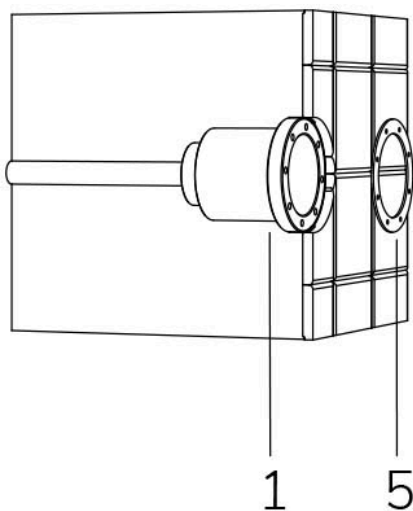

MINI PERLA RGBW DMX IN 120° WITH D85 NICHE

Cod. 2112820294

LAMP WITH STAINLESS STEEL FLANGE, NICHE, DIFFUSER and 4m of CABLE

LED pool lamp with RGBW variable colour, ideal for small and medium pools. Controlled by DMX 512 signal. Niche included with small dimensions. For recess installation in reinforced concrete with tiles or pool liner.

Technical data:

Power supply	12 V AC
Current	1.8 A
Maximum real power consumption	22 W
Maximum apparent power consumption	28 VA
Electrical insulation class	III
Connections	4 m BLUE PBS-POOL CABLE 5X1
Maximum cable length	15 m
Coverage area m ²	15 - 20
Beam angle	120°
Number of LEDs	12
LED color	RGBW
Total luminous flux	1130 lumen
Body made of	AISI316L STEEL AND GLASS
Weight	1.2 kg
Ingress Protection rating	IP68
Working conditions	EXCLUSIVELY IN WATER
Maximum ambient temperature	(water) 40 °C
Control signal	DMX 512
DMX channels	1 RED, 2 GREEN, 3 BLUE, 4 WHITE, 5 STROBE EFFECT, 6 RAINBOW EFFECT