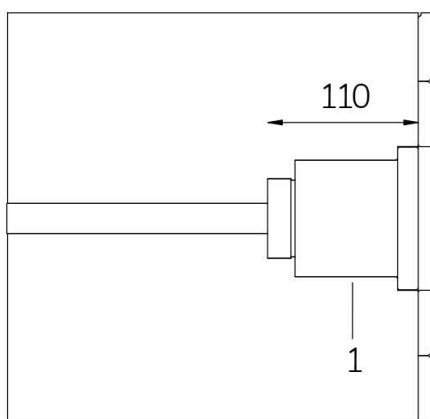

19/02/21 - All specifications included in this document, in the interest of continuous product improvement and to correct any error, can be changed without notice.