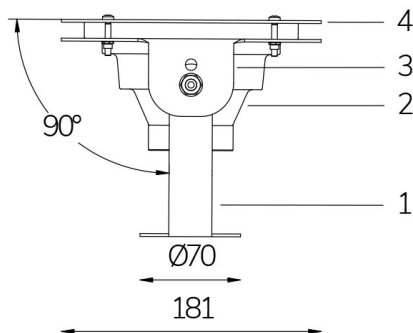

16/02/22 - The data in this document may be changed without notice in order to improve the product or to correct any errors.