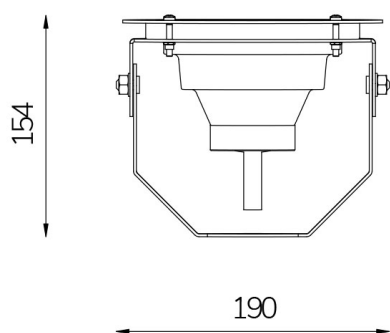

16/02/22 - The data in this document may be changed without notice in order to improve the product or to correct any errors.