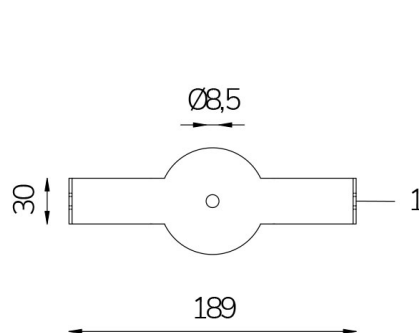

16/02/22 - The data in this document may be changed without notice in order to improve the product or to correct any errors.