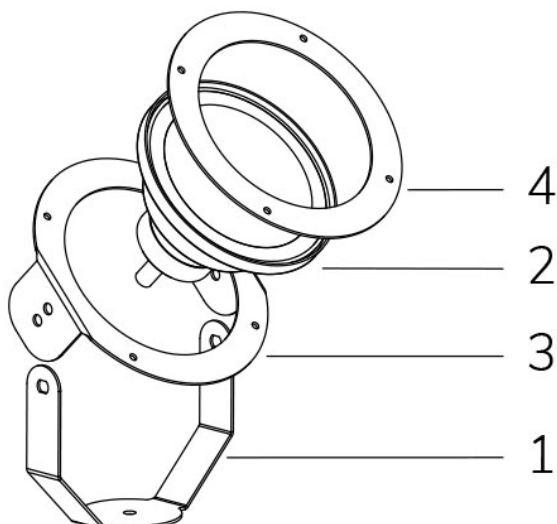

MINI FOUNTANA WHITE 110° 5300K

Cod. 7411463592

LAMP WITH SUPPORT and 4m CABLE

LED lamp for fountains with fixed colour, ideal for medium installations. Available with various lenses to illuminate pools or different water jets. With the orientable bracket installation in any position is possible.

Technical data:

Power supply	12 V AC
Current	3 A
Maximum power consumption	34 W
Apparent maximum power	43 VA
Electrical insulation class	III
Connection	4 m NEOPRENE CABLE 2X2.5
Maximum cable length	24 m
Coverage area m ²	20 - 25
Beam angle	110°
Number of LEDs	18 LED
LED colour	COOL WHITE (5300K)
Total luminous flux	4060 lumen
Body	AISI316L STEEL AND GLASS
Weight	1 kg
Protection rating	IP68
Working conditions	EXCLUSIVELY IN WATER
Maximum ambient temperature	(water) 40 °C

- 1 MOUNTING BRACKET
- 2 LAMP
- 3 LAMP SUPPORT
- 4 SUPPORT RING

16/02/22 - The data in this document may be changed without notice in order to improve the product or to correct any errors.