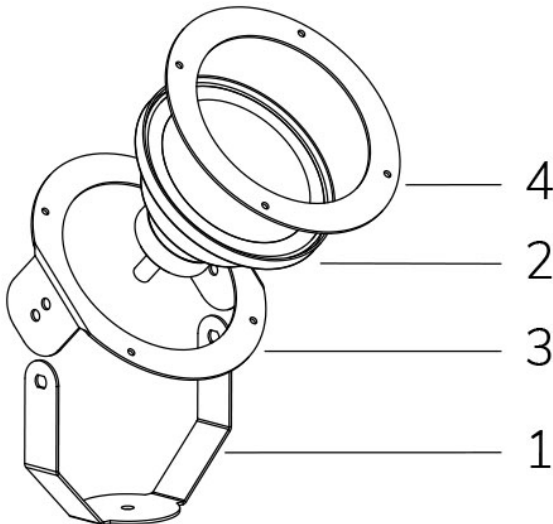

# MINI FONTANA WHITE 40° 5300K

**Cod. 7411613592**

LAMP WITH SUPPORT and 4m CABLE

LED lamp for fountains with fixed colour, ideal for medium installations. Available with various lenses to illuminate pools or different water jets. With the orientable bracket installation in any position is possible.

**Technical data:**

Power supply	12 V AC
Current	3 A
Maximum power consumption	34 W
Apparent maximum power	43 VA
Electrical insulation class	III
Connection	4 m NEOPRENE CABLE 2X2.5
Maximum cable length	24 m
Coverage area m <sup>2</sup>	20 - 25
Beam angle	40°
Number of LEDs	18 LED
LED colour	COOL WHITE (5300K)
Total luminous flux	4060 lumen
Body	AISI316L STEEL AND GLASS
Weight	1 kg
Protection rating	IP68
Working conditions	EXCLUSIVELY IN WATER
Maximum ambient temperature	(water) 40 °C