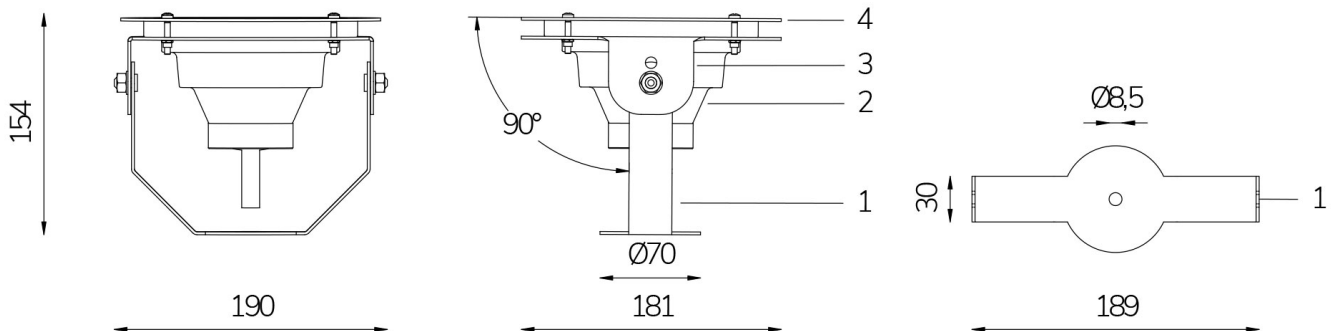

16/02/22 - The data in this document may be changed without notice in order to improve the product or to correct any errors.